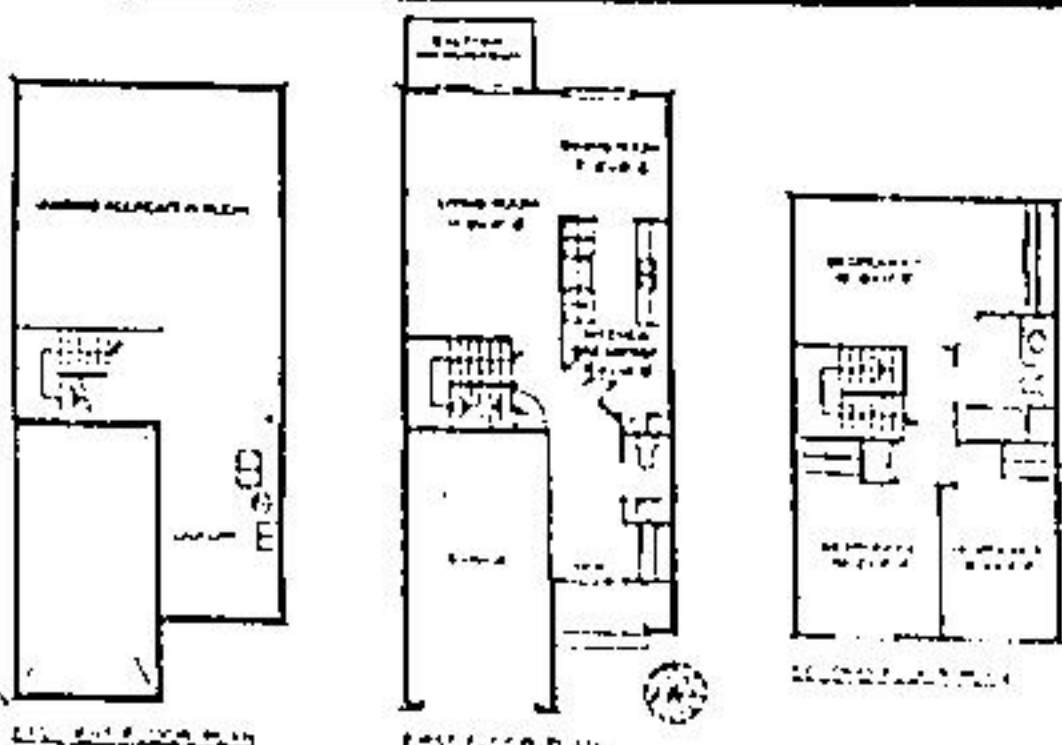

TOWNHOUSE - RIVER RUN

A charming two storey, 4 bedroom home offers a living-dining room combination, balcony and patio walkout, a large master bedroom with private bathroom access, a main floor powder room and kitchen with breakfast area. New energy efficient furnace, beautifully decorated.

Call Fred Harrison or Millie Adams