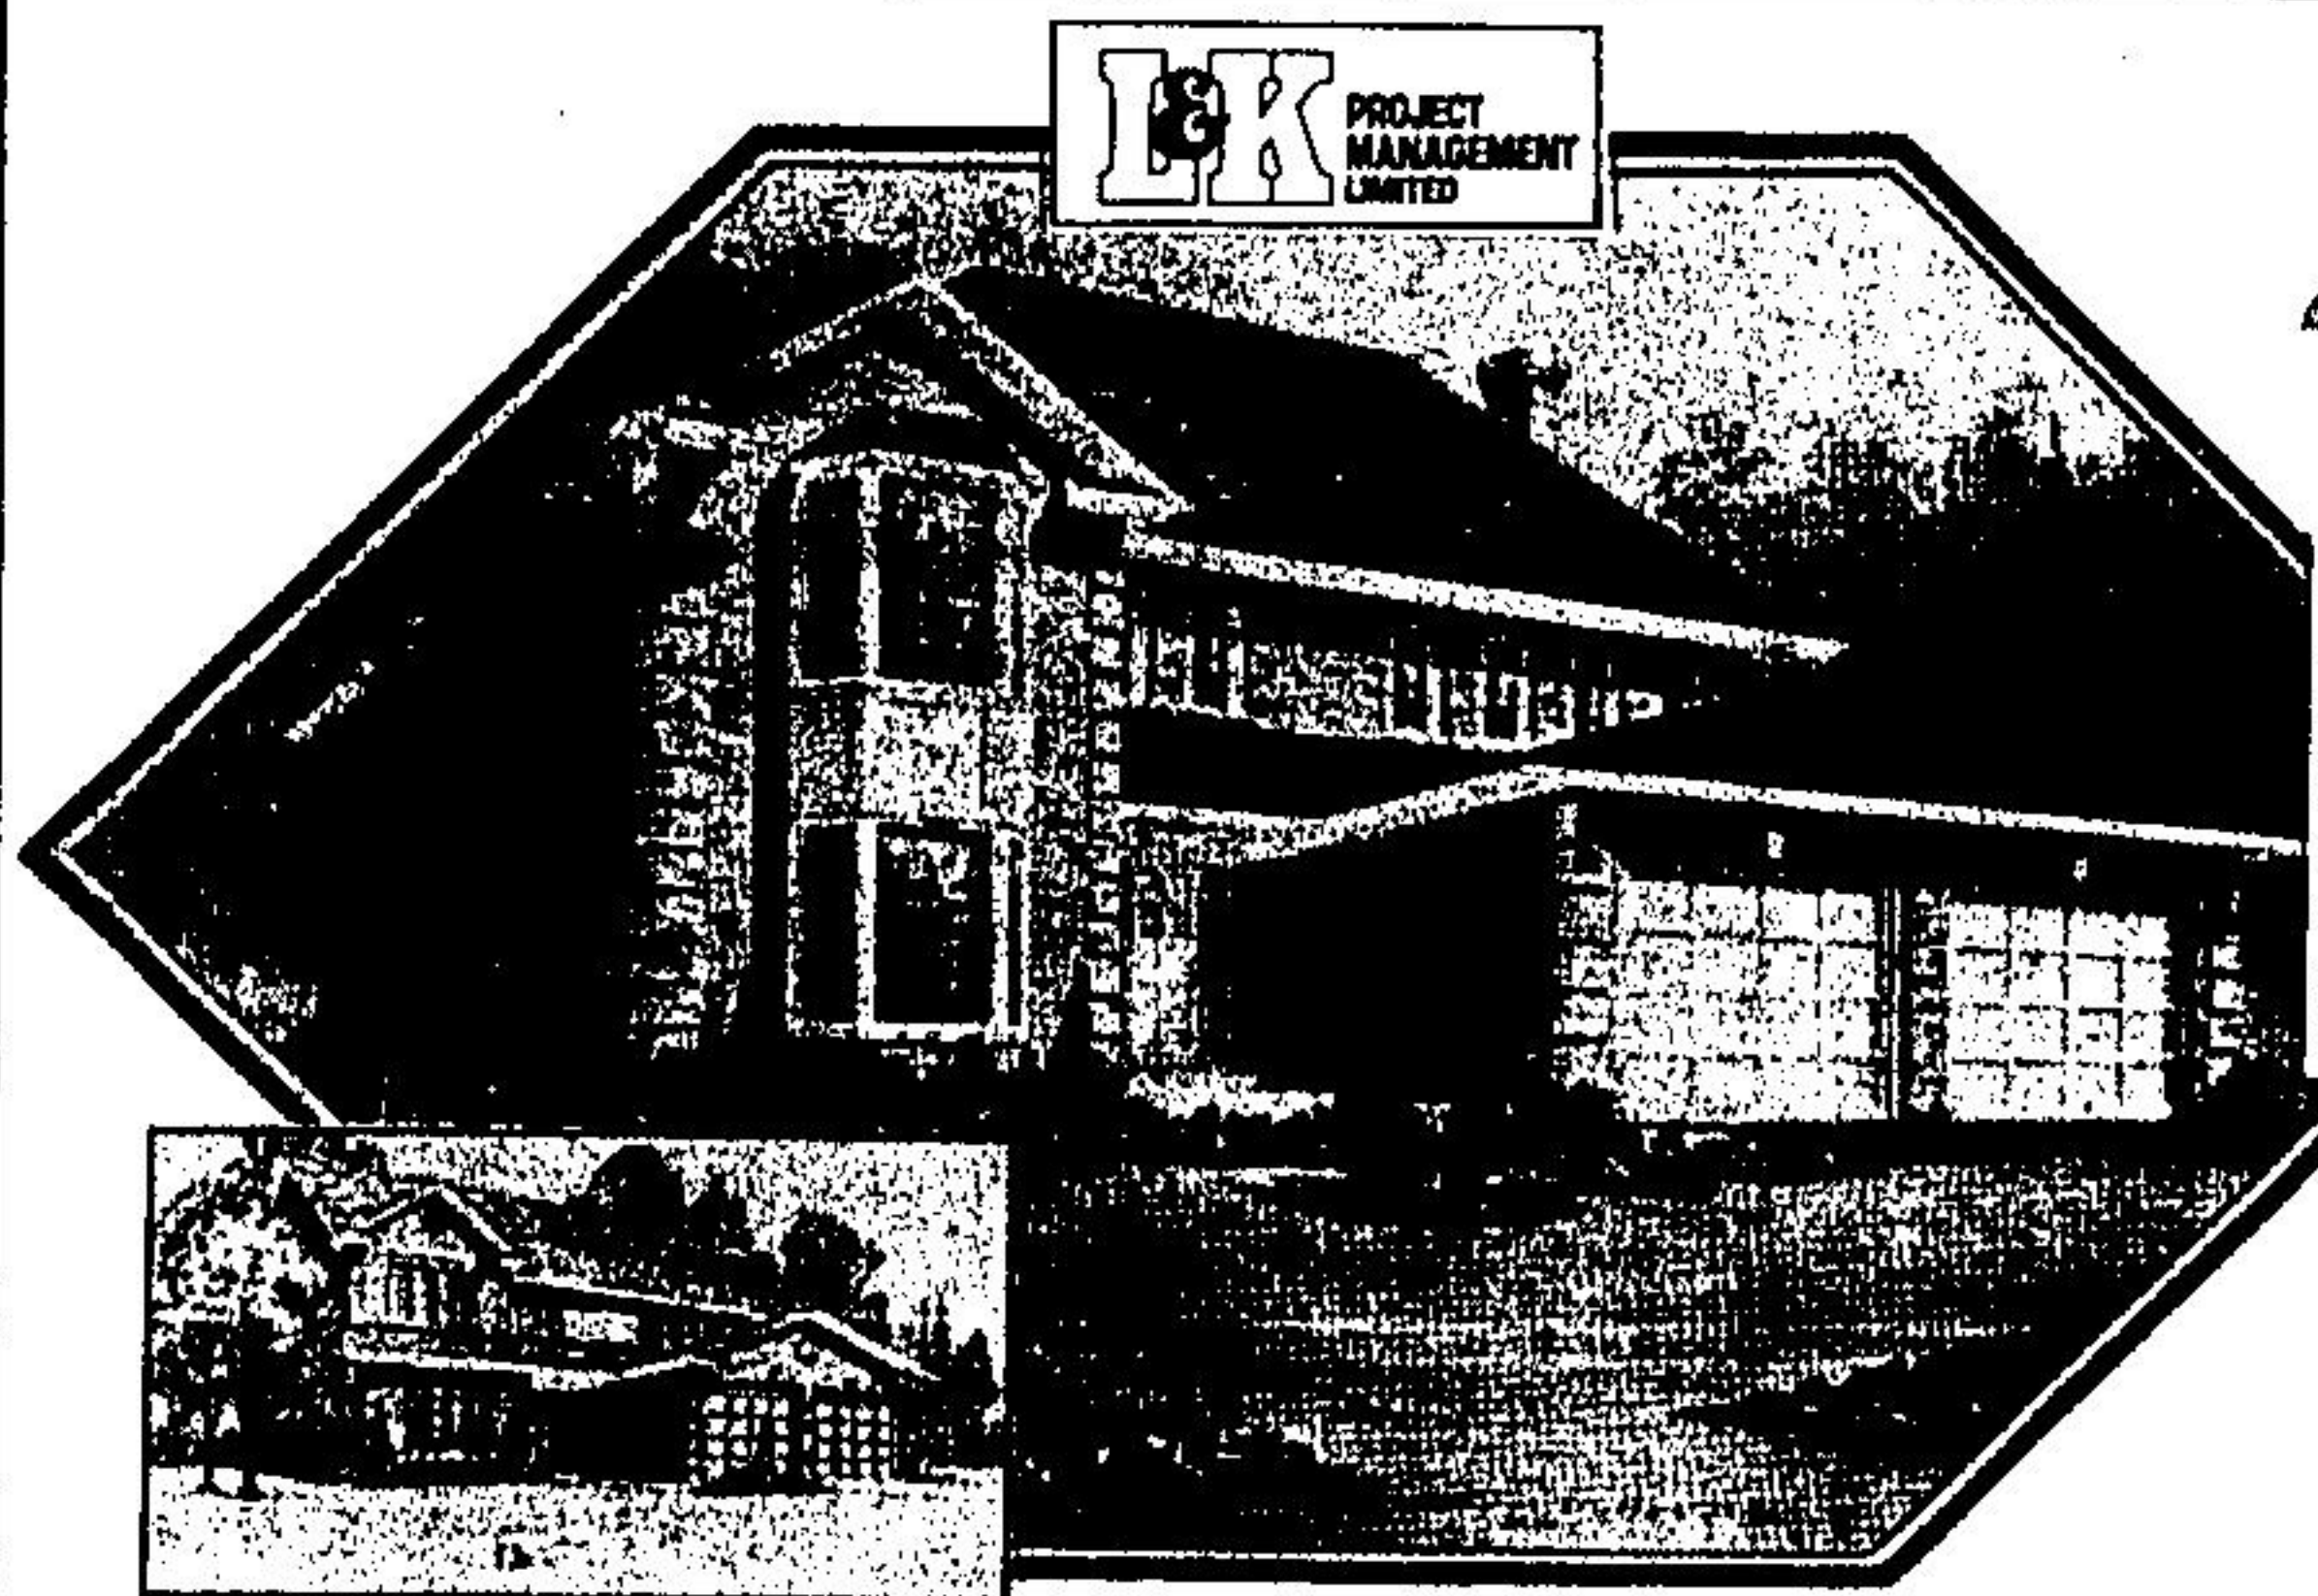

Priced from \$89,500 - \$135,900

NOW
BUILDING

"SILVERCREEK" 4 CUSTOM BUILT HOMES

- 1/2 acre to 1 acre lots • 2200-2600 square feet
- main floor powder room • main floor laundry/mud room with side door entry • ceramic tile vestibule in powder room and ensuite bath • living room with walk-in bay window • main floor family room with corner fireplace • large breakfast area with sliding door walk-out • large master bedroom with walk-in closet • large ensuite with separate shower and step-up tub • sunken family room • 2 car garage
- quality interior trim and doors • distinctive roof lines