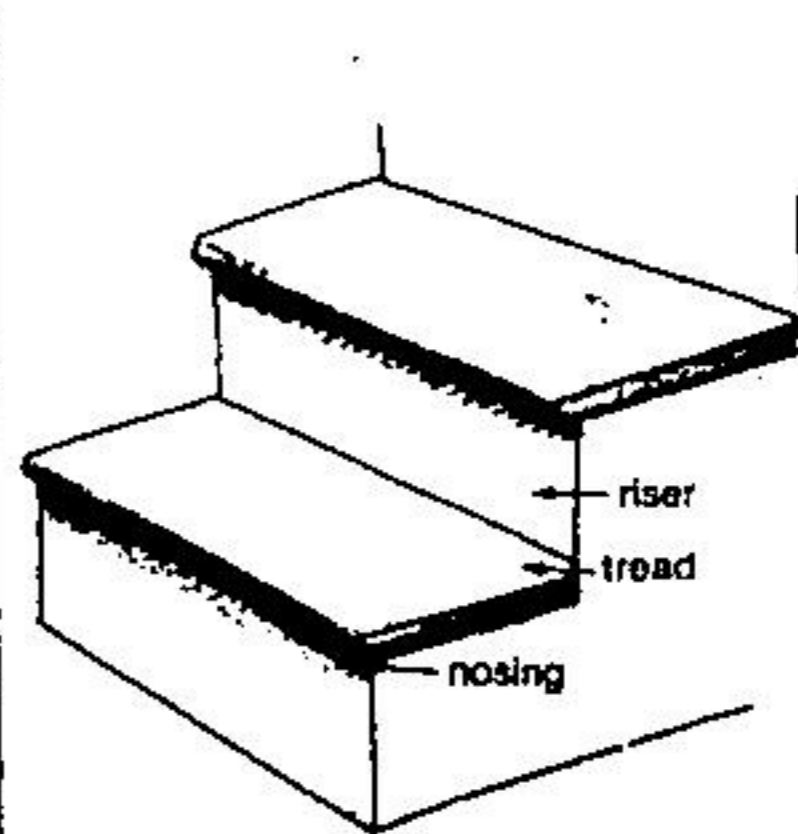

WHITE PINE

For Projects

- 2"x4" ..... 70¢_{lin. ft.}
- 2"x10" Square Edge ... 1⁰⁰¢_{lin. ft.}
- 2"x10" Round Edge ... 2²⁰¢_{lin. ft.}