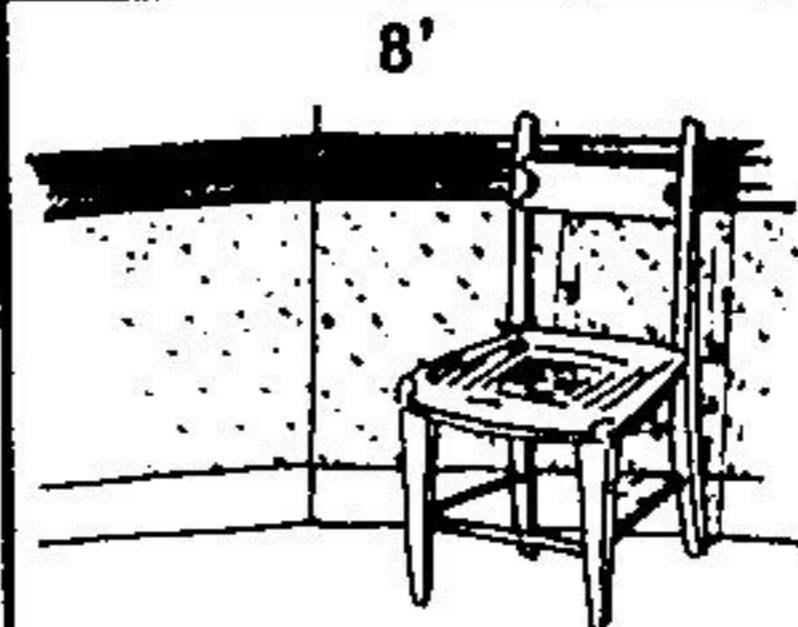

PINE WOOD MOULDINGS

- 1 1/8"x2 1/2" Pine Chair Rail 12⁹⁹
- 3/4"x3/4" Pine Quarter Round 2⁸³
- 1 1/16"x1 1/16" Pine Corner Mould
  ..... 3³⁶
- 7/16"x2 1/4" Pine Colonial Casing
  ..... 4⁵²
- 3/8"x3 1/4" Pine Colonial Base ... 5⁹⁹

Everyone welcome to shop CO-OP... Quality products ... Competitively priced

CO-OP FARM & HOME CENTRE

NEW WINTER HOURS: Mon.-Wed. 8:00-6:00; Thurs.-Fri. 8:00-9:00; Saturday 8:00-6:00

333 Guelph St., Georgetown — 877-2271