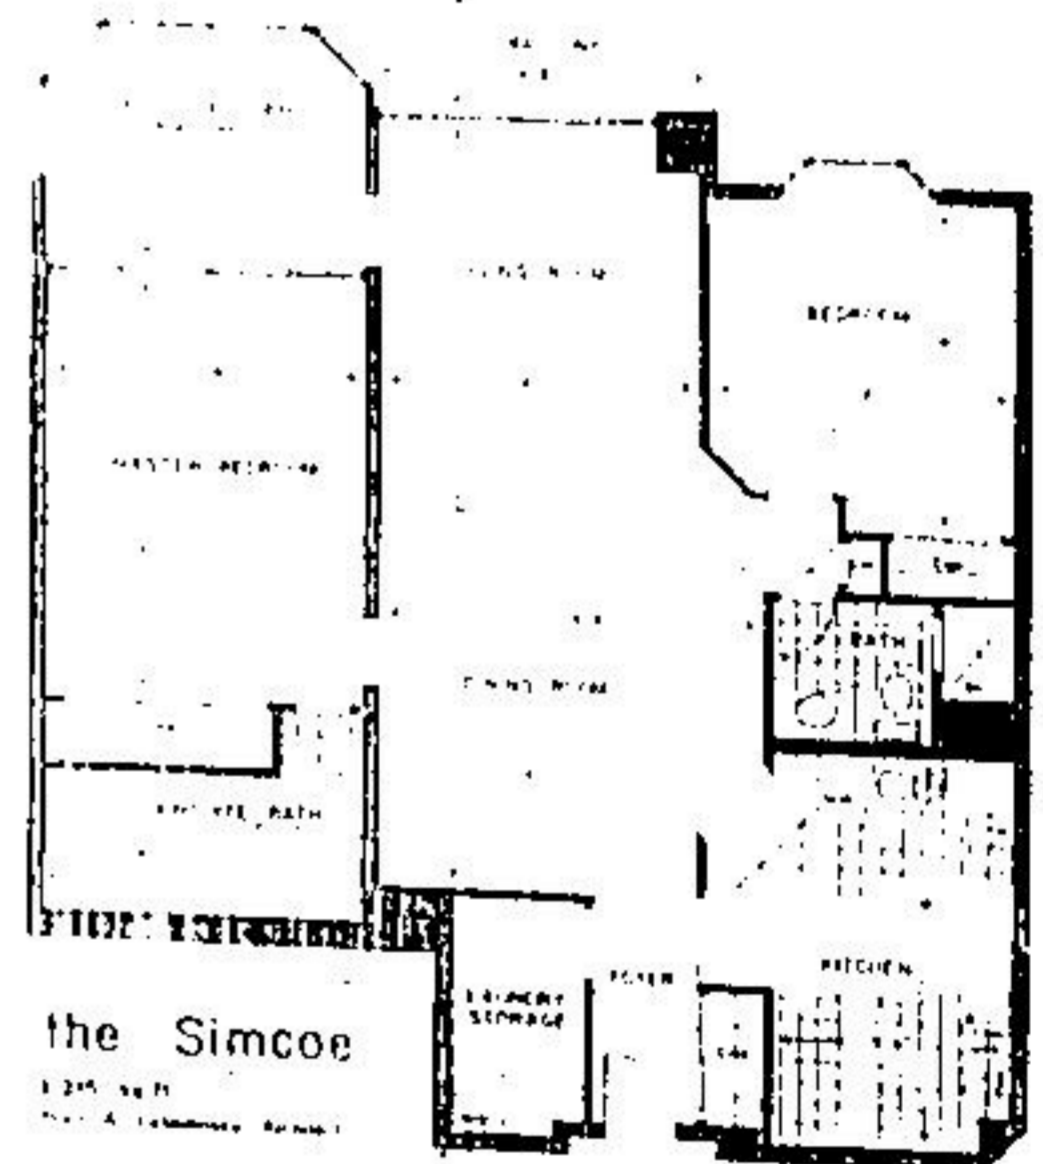

FRED HARRISON

MILLIE ADAMS

"SILVERCREEK" 4 CUSTOM BUILT HOMES

- 1.5 acre lot • 1400 sq. ft. • 2,200 sq. ft. square foot • main floor powder room • main floor laundry/mud room with side door entry
- main floor double doors for main and outside patio • living room with walk in bay window • main floor family room with corner fireplace
- large breakfast area with dining table and chairs • large master bedroom with walk in closet • large ensuite with separate shower and tub • large kitchen • 2 car garage • built in home appliances • 1.5 inch hardwood floors

From **$269,900**

Townhomes
Quality Features

- Air conditioned
- Oak flooring
- Woodburning fireplace in livingroom, with heatlaler
- Terrace doors to European balconies
- Refrigerator, stove and dishwasher

THE SANDS Luxury Condominiums

HURRY Still some choice suites available
Sited on six gorgeous acres overlooking the ravines of the Credit River

Your passport to a new life

- 5 Appliances
- Luxurious Lobby
- Lounge
- Party Room

- Exercise Room
- Hobby Room
- Landscaped Gardens
- Indoor Swimming Pool
- Sun Deck

- Barbecue Area
- Sauna/Whirlpool
- Tennis Court
- Live In Superintendent

Priced from **$89,500-$135,900**

REDUCED - FANTASTIC VALUE

Owner is leaving the country - Your opportunity to obtain this beautiful 4 bedroom home with main floor family room, fireplace, rec room and pool. Many extras included. Now only $169,900. Call Fred or Millie C21-87-39

MOVE RIGHT IN

With absolutely nothing to do but enjoy this beautiful 3 bedroom sidesplit, 3 spacious bedrooms as well as a complete rec. room, car port & paved drive. Asking $167,900. Call Fred or Millie C21-87-46

64 ROLLING ACRES