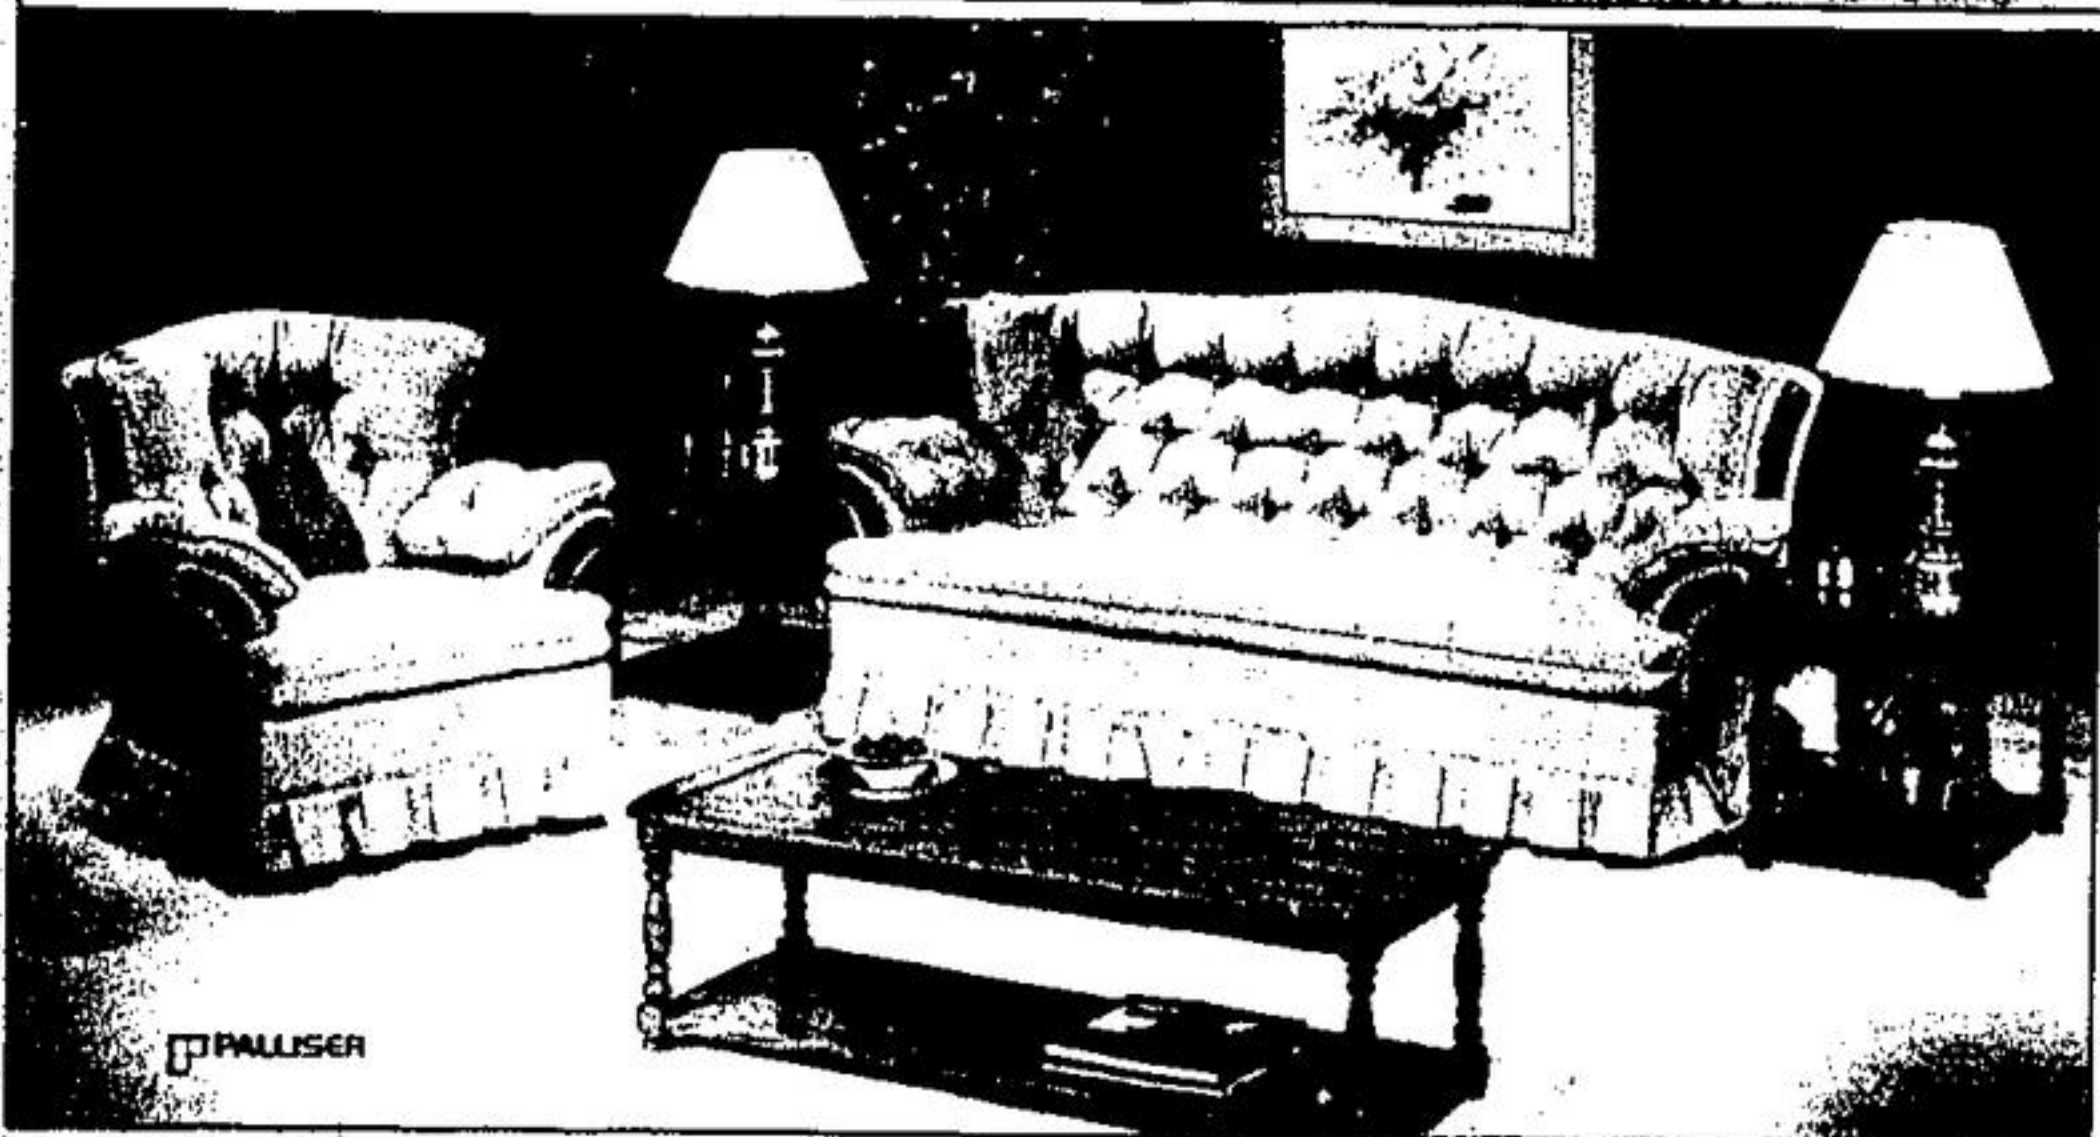

Come Home for more

SAVE \$100.

CONTEMPORARY SOFA AND LOVE-SEAT designed with you in mind. Sleek, camel back style offers you quality features such as all hardwood frames, reversible seat cushions for even more wear and most of all, COMFORT. The natural beauty of this 100% cotton fabric in Tan with rose and grey accent shades ensure versatility in any decor. Sofa and loveseat sold for one low price. 4845-270-1

\$699.

OUR REGULAR \$799

PALLISER

COUNTRY CASUAL COMFORT from Palliser. A few features of this suite are button tufted, 1 piece seat and back, soft edge and upholstered in durable 100% Olefin fabric. 4845-617-1