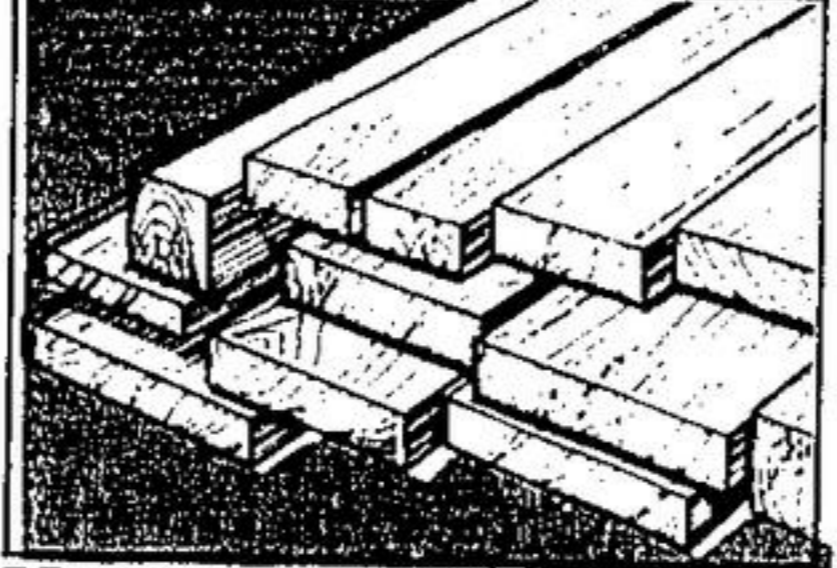

236⁰⁰
 8' x 12' Outdoor Pressure Treated Lumber

427⁹⁵
 12' x 16' Outdoor Pressure Treated Lumber

Extend your living space and make 'Mother Nature' a part of your lifestyle. It's easy with a new deck from CO-OP. It will increase your property value and give you years of outdoor pleasure. Add steps, railings, patio benches and more to your existing deck. Bring in your measurements and ideas for a FREE estimate. Standard packages include 8' x 12' or 12' x 16' ground level deck, post and beam construction. Railing, hardware and stairs sold separately.

518
 Privacy fence, Lumber only, last post extra

176
 Boundary fence, Lumber only, last post extra.

159
 PRESSURE TREATED FENCE BOARDS 1" x 6" x 5'..... each

189
 PRESSURE TREATED FENCE BOARDS 1" x 6" x 6'..... each