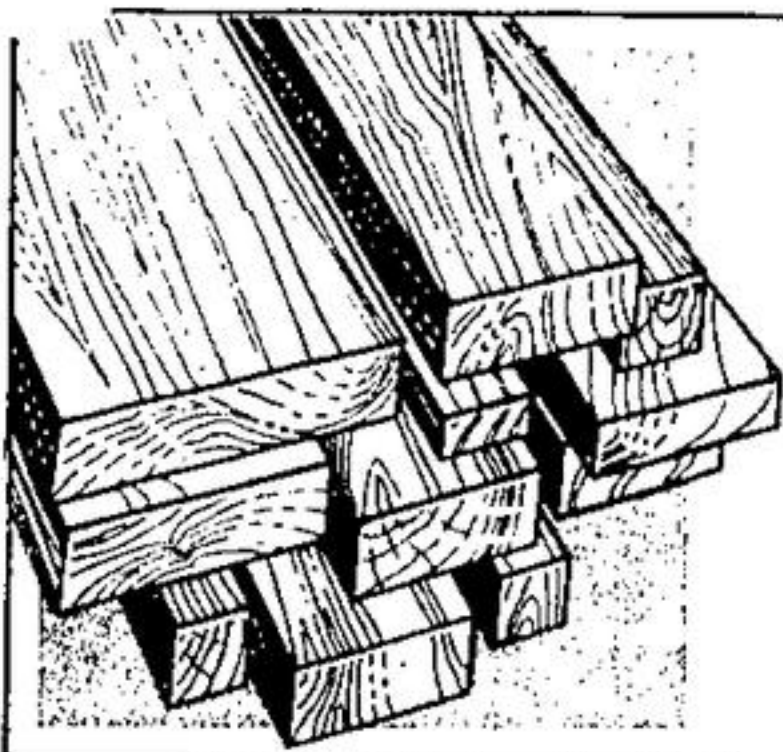

Use Sakrete brand
concrete mix for concrete
building and repair.
66 lb. bag.

369

SPRUCE STUDS

Versatile utility spruce
studs can be used in most
of your fix-up projects.

89¢
2" x 4" x 92 5/8"

SPRUCE STRAPPING