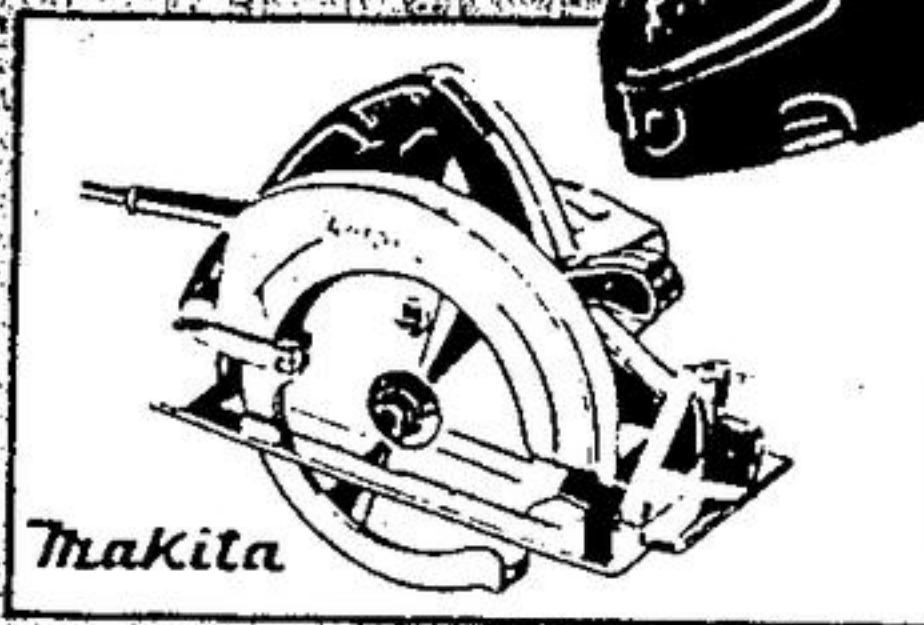

Double insulated. Makes working easy. Cuts a variety of materials.

197⁹⁵

SAVE

Screwdrivers

Large handles for greater turning power.

FROM 1⁵⁵ to 2⁶⁹

Exchange-a-Blade

Bring in your old blades. Trade them in on a sharp, reconditioned one at substantial savings.

FROM 4⁹⁹

7 1/4" Circular Saw

Heavy duty blade for smooth operation. All purpose base adjusts for cutting depth.

SALE 189⁹⁵

Makita

Orbital Sanders

Orbital Sander

For super sanding at high speeds.