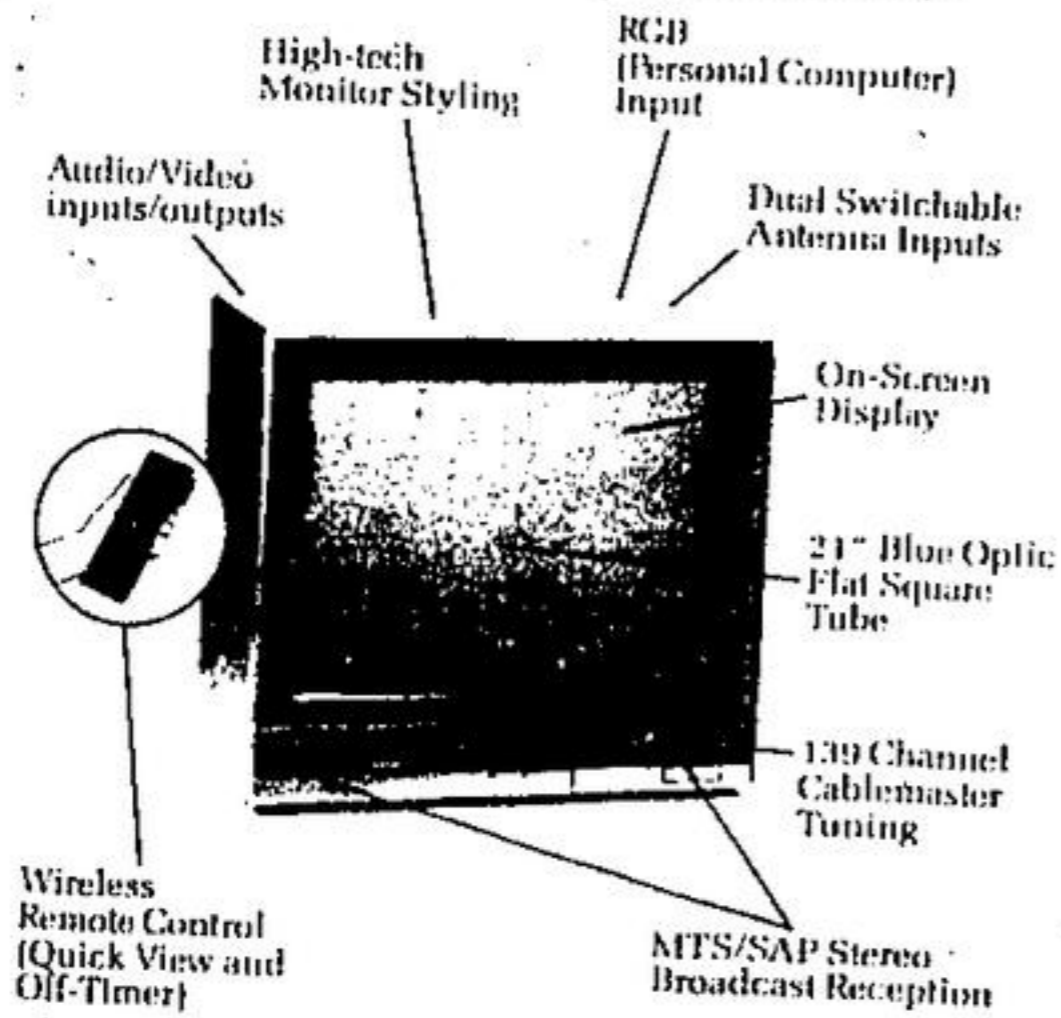

ELECTROHOME

• New Dimensions in Home Entertainment •

21" STEREO COLOR TV

Electrohome combines MTS with the famous Blue Optic picture tube which produces 35% more contrast and widens the colour range by up to 40%. See and hear what you've been missing today!

MODEL 50CC01

SPECIAL \$799⁰⁰

EH-6060 Rack Audio System

— includes —

- DA-U606 100 Watt Integrated Amplifier with CD Direct Circuitry
- DA-F577 Digital Synthesized Electronic AM/FM Stereo Tuner with 14 Pre Sets
- DT-577 Double Cassette Deck with High Speed Dubbing
- SP-606 Speakers with 8" Polypropylene Woofer, 1" Textile Dome Tweeter and 10" Passive Radiator
- DP-609 36 Track Programmable Compact Disc Player
- Linear Tracking Turntable
- Speakers and Rack

SPECIAL \$1199⁰⁰

26" Blue Optic
 • 63 cm (26") Blue Optic Picture Tube • Cablemaster 139 Channel Quartz Acculek Tuning • Remote Control • Regency Walnut Finish • Time and Channel Display • Antenna Switch

SPECIAL \$829⁰⁰

Model 63CB15

Model HVRD50 HQ VHS

- 12 Function Wireless Remote Control • 105 Cablemaster Tuning • 2-Week, 8 Program Timer • Delayed Start, One Touch Record • Speed Search, Still Frame • Slimline (3.6" high) styling • Multi Function Status Display