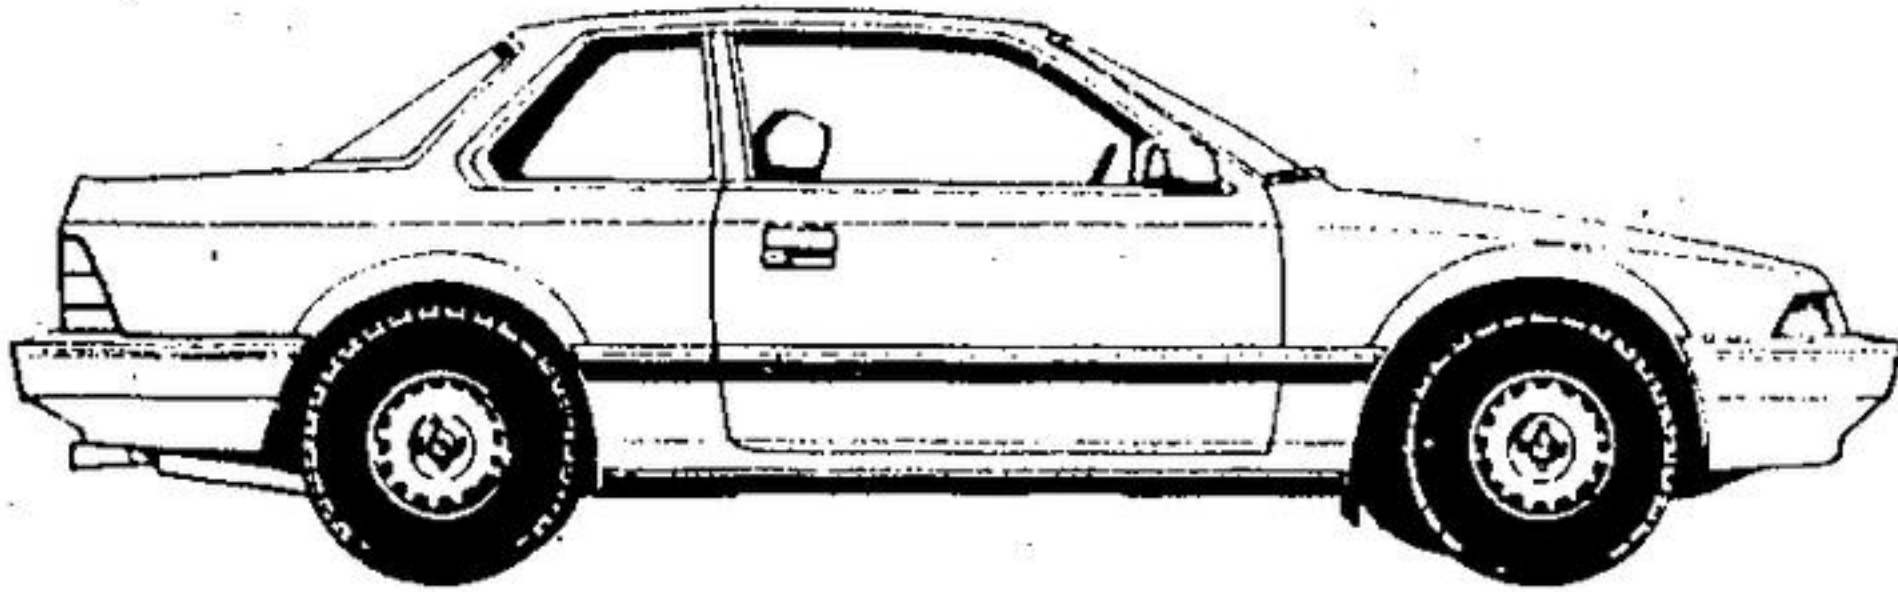

catch a

BIG

deal on a
Class Act.

ALL MODELS IN STOCK FOR
IMMEDIATE DELIVERY AND
PRICED TO SELL!

HONDA

Today's answer.

The word most often used to describe the 1986 Prelude 1.8 is "classy."

It has classy styling, as your eyes can tell, with retractable front headlamps and body lines that are perfectly proportioned. And classy performance from its 1.8 litre dual-carburetor engine, plus your choice of 5-speed manual or 4-speed automatic transmission.