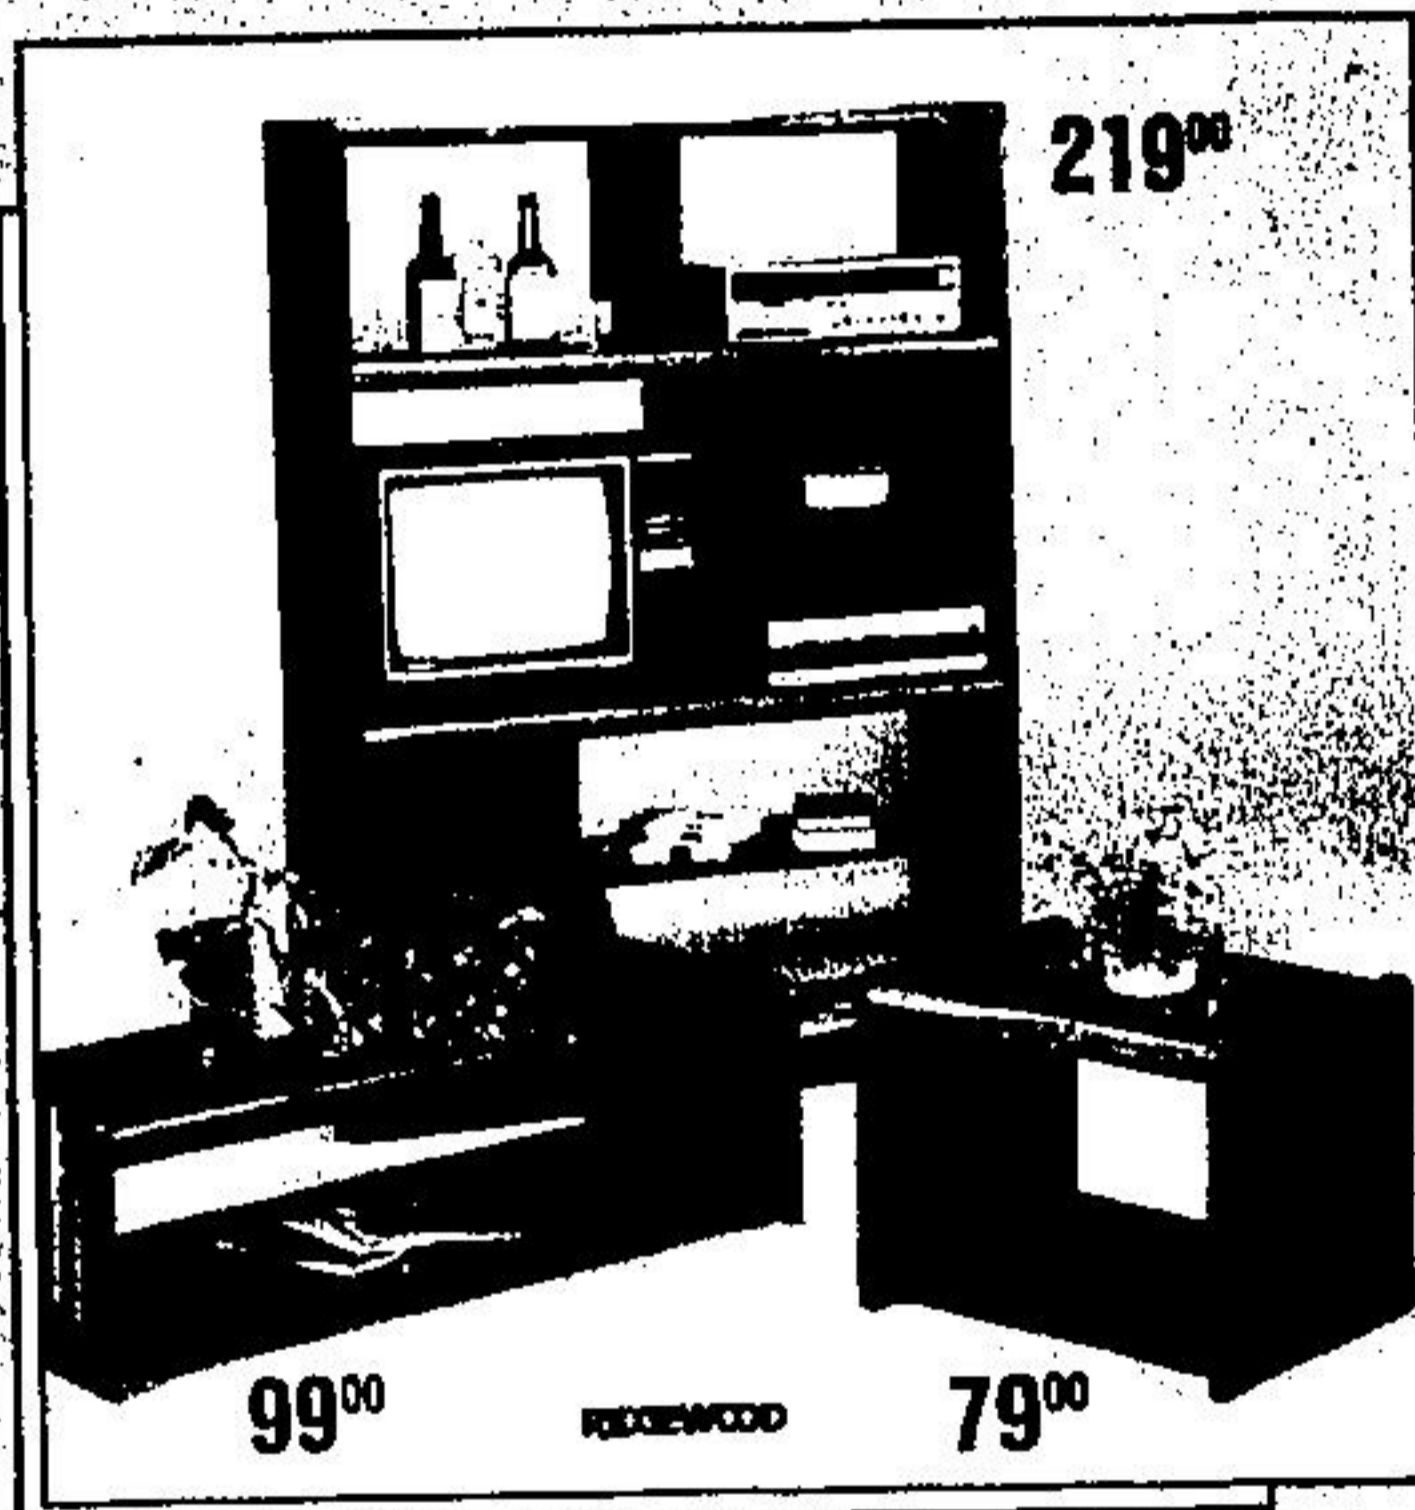

# Suddenly It's

Add the ultimate touch of elegance for today's creative decor. Bold and beautiful. Brass plated.

**CHEVAL MIRROR**  
9890-978-1

**HALL TREE**  
9890-969-1

Beautiful accent piece for your living room. Large size to hold more of your magazines. 9890-950-1

219<sup>00</sup>

**MATCHING TABLES**  
Ideal for modern living. Attractive hickory finish.

Coffee table 4860-387-1 60" ea.

End table 4860-376-1 79" ea.

**ENTERTAINMENT WALL UNIT**

Attractively designed to accommodate books, audio, and most 20" colour T.V. sets. Finished in elegant hickory. 49"W x 16"D x 68"H 4845-118-1

99<sup>00</sup>

HICKORY

79<sup>00</sup>

This 2 piece suite includes a sofa and matching swivel rocker. Shown in Buggy Blue. 4845-831-1

**h** home and furniture

Accepted at most homeland furniture stores