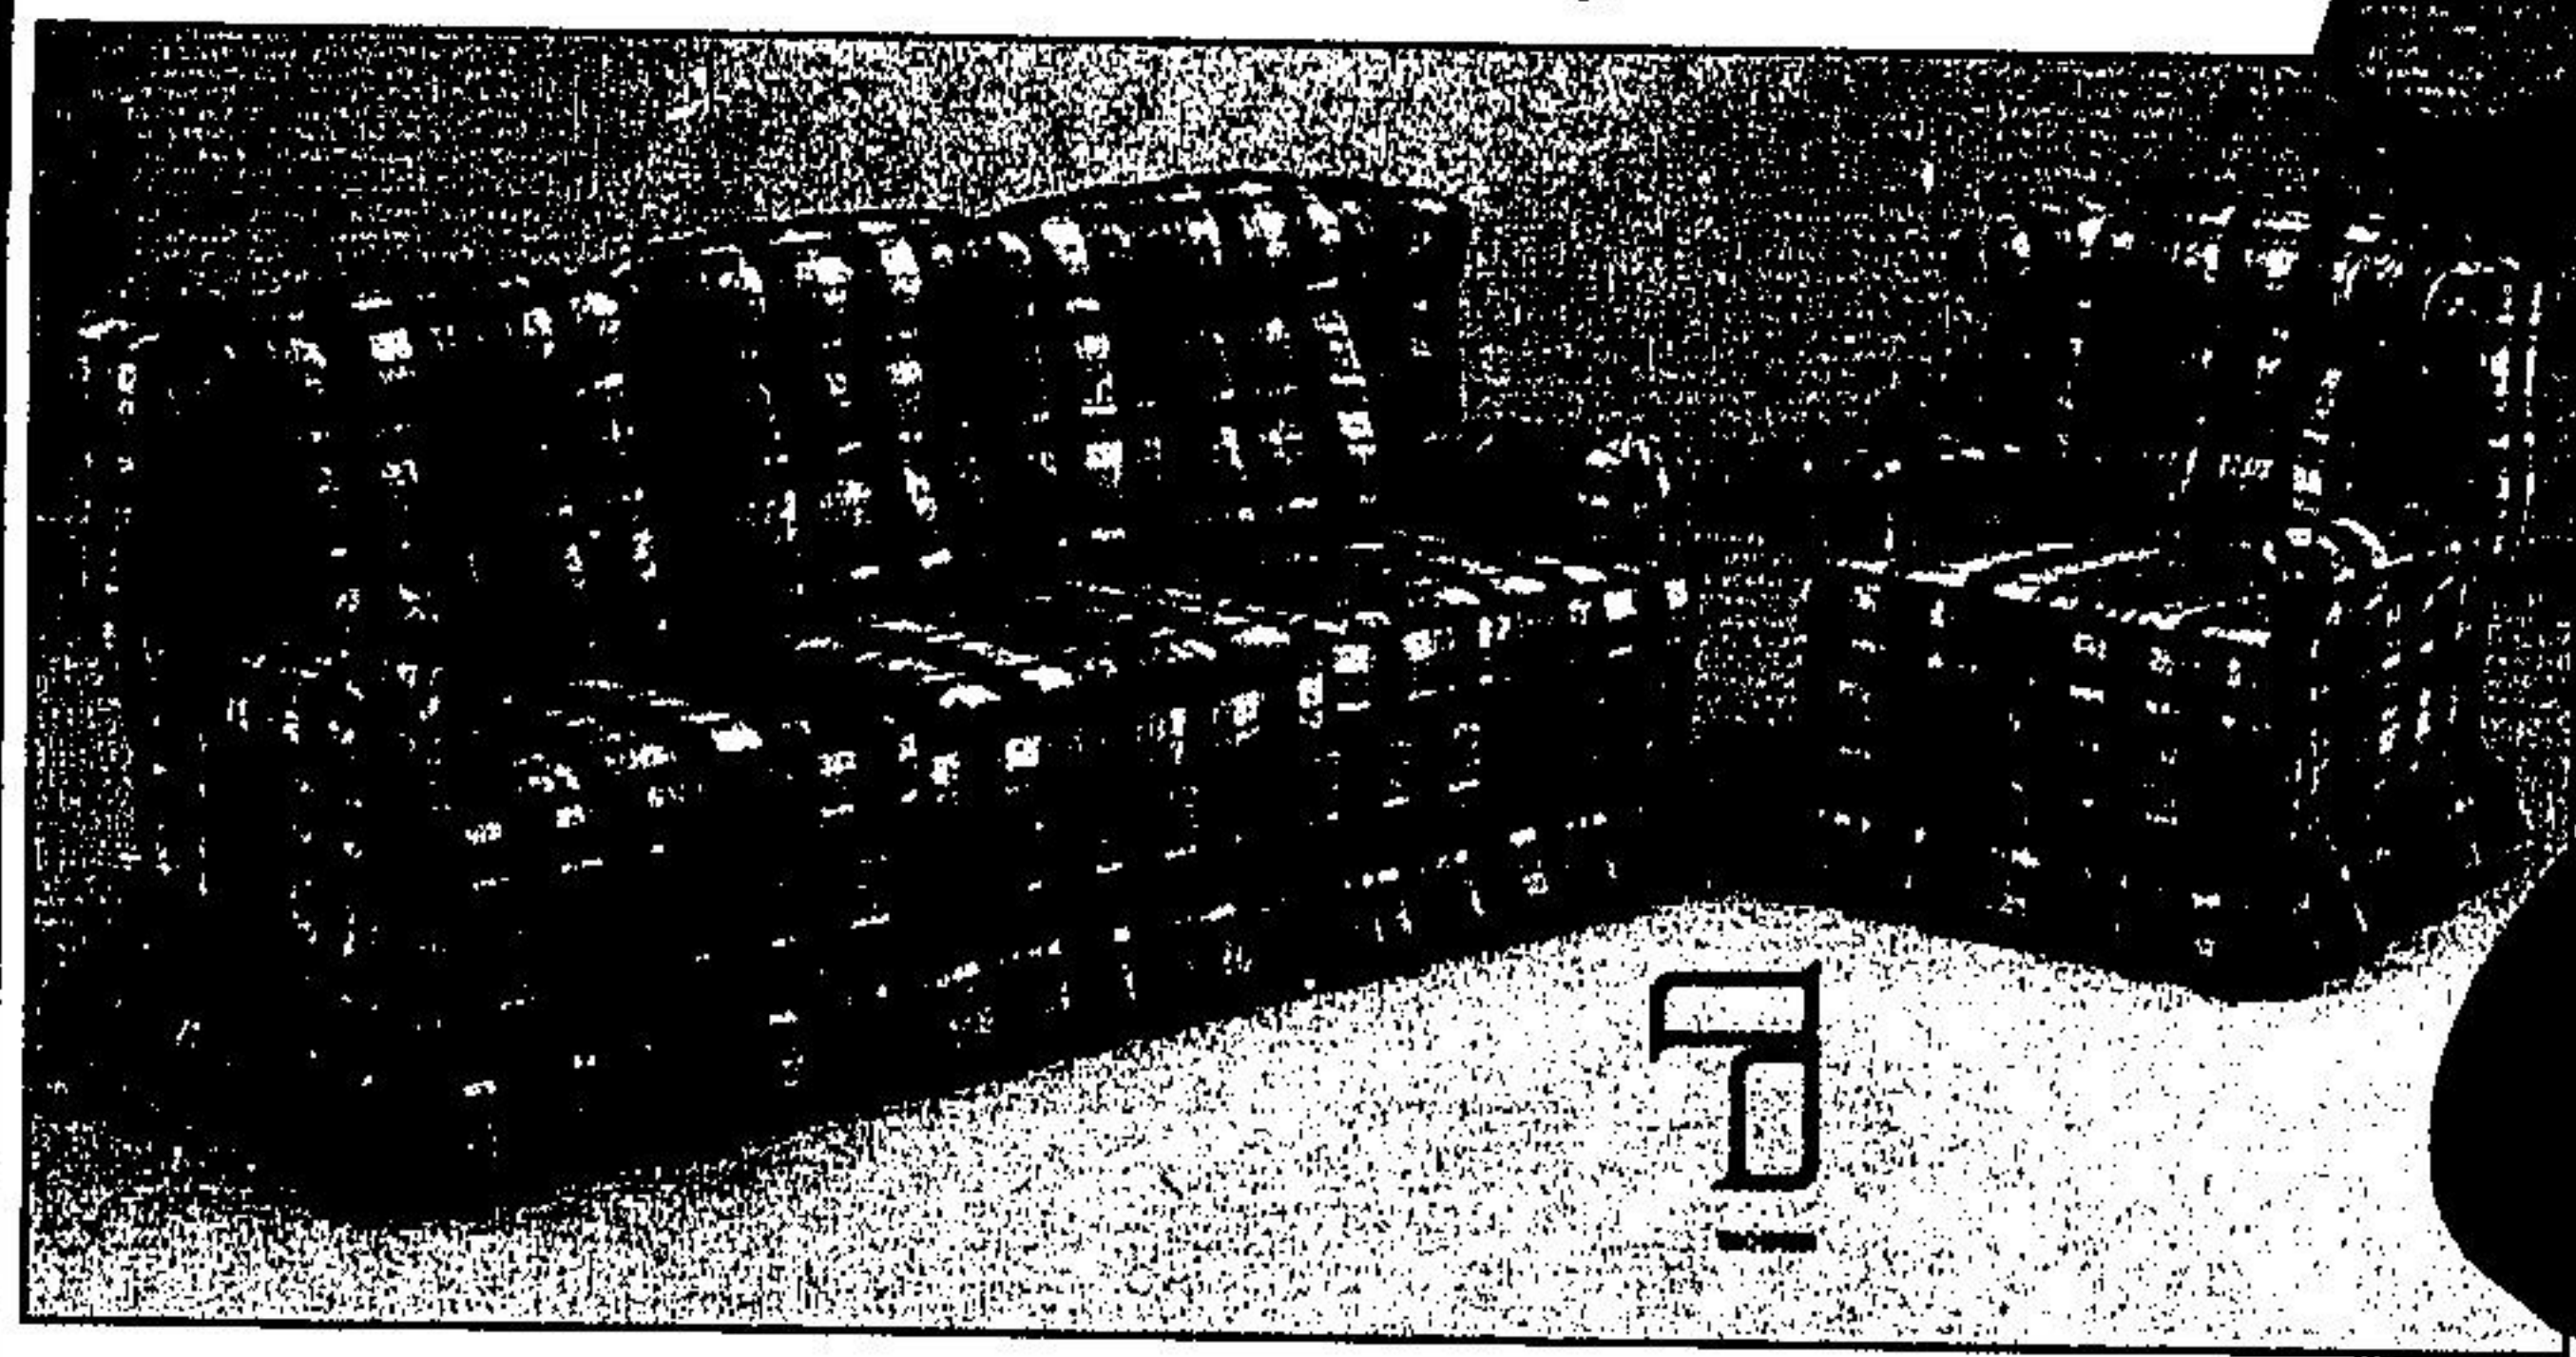

**homeland
furniture**

**SALE ENDS
NOV. 2/85**

2 PCE. SUITE

Colonial frame offers semi-detached button tufted backs, spring edge construction and country pleating on the valence. Coffee colour.
4845-653-1

698.

2 PCE. SUITE

This 2 pce suite includes a sofa and matching swivel rocker. Shown in Buggy Blue.
4845-831-1

798.

**you'll feel right at
homeland furniture**

GOODLET'S
homeland furniture

DOWNTOWN
GEORGETOWN
SINCE
1937
877-2551