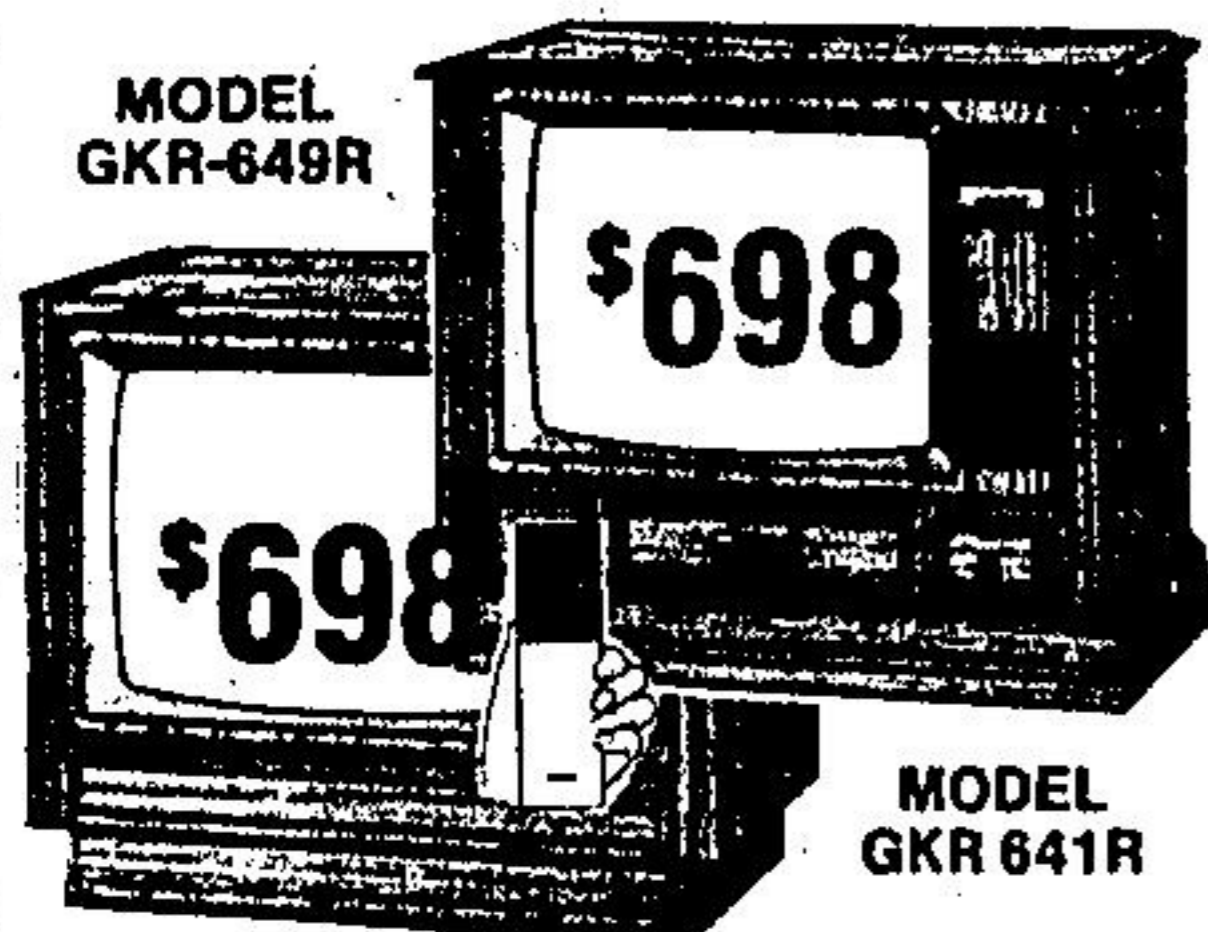

RCA 26" REMOTE CONTROL COLOR CONSOLES

WITH BUILT-IN CABLE CONVERTER WITH ATTRACTIVE CABINET STYLES

MODEL GKR-649R

$698

$698

MODEL GKR 641R

- Automatic color control, fleshtone correction and contrast/color tracking.
- RCA X-tended Life chassis for outstanding performance and low power consumption.
- Infrared remote scan control.
- 122-channel multi-band tuning.