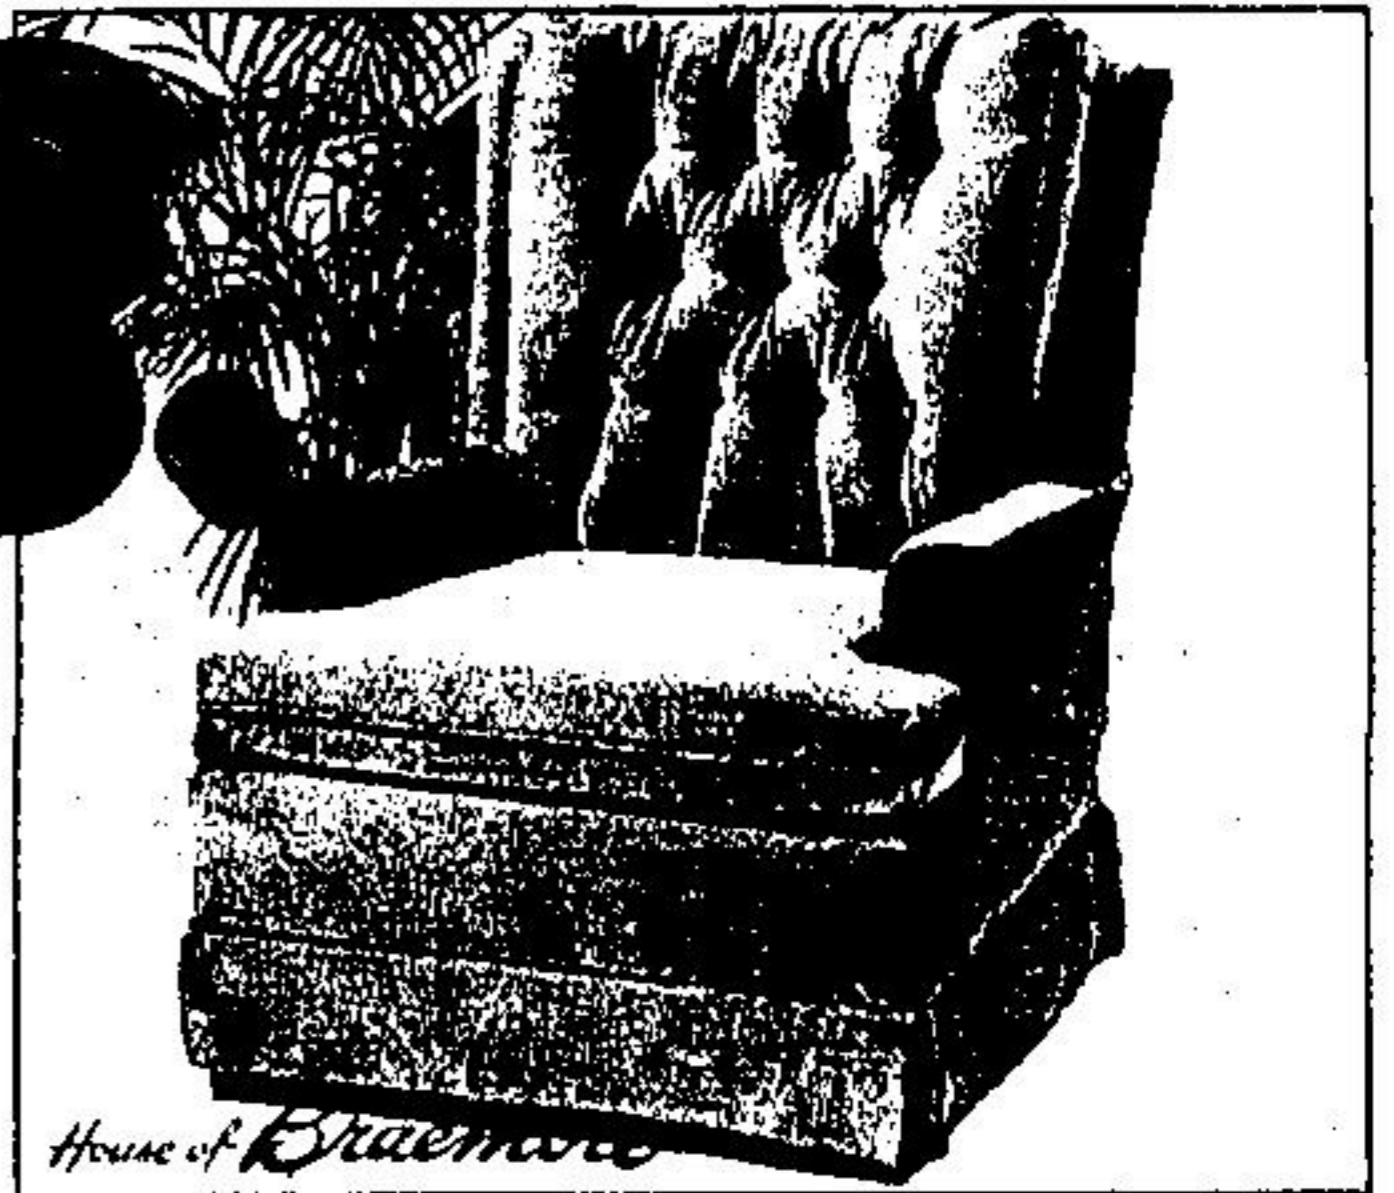

258.

Hardwood framed swivel rocker has spring seating and comes in 3 colours.
 Beaver 4831-392
 Camel 4831-418
 Cognac 4831-409

House of Braemore

288.

Beautifully covered recliner in a combination of brown vinyl and natural coloured fabric. Made of 100% Olefin.
 4830-847-1

268.

A dreamer chair that is traditionally styled and built to last. 100% Nylon
 4830-525-1

elran

Double pedestal desk with 6 drawers. Ideal for student's desk or a home computer desk. 18" x 48" x 30"H
 4834-095-1