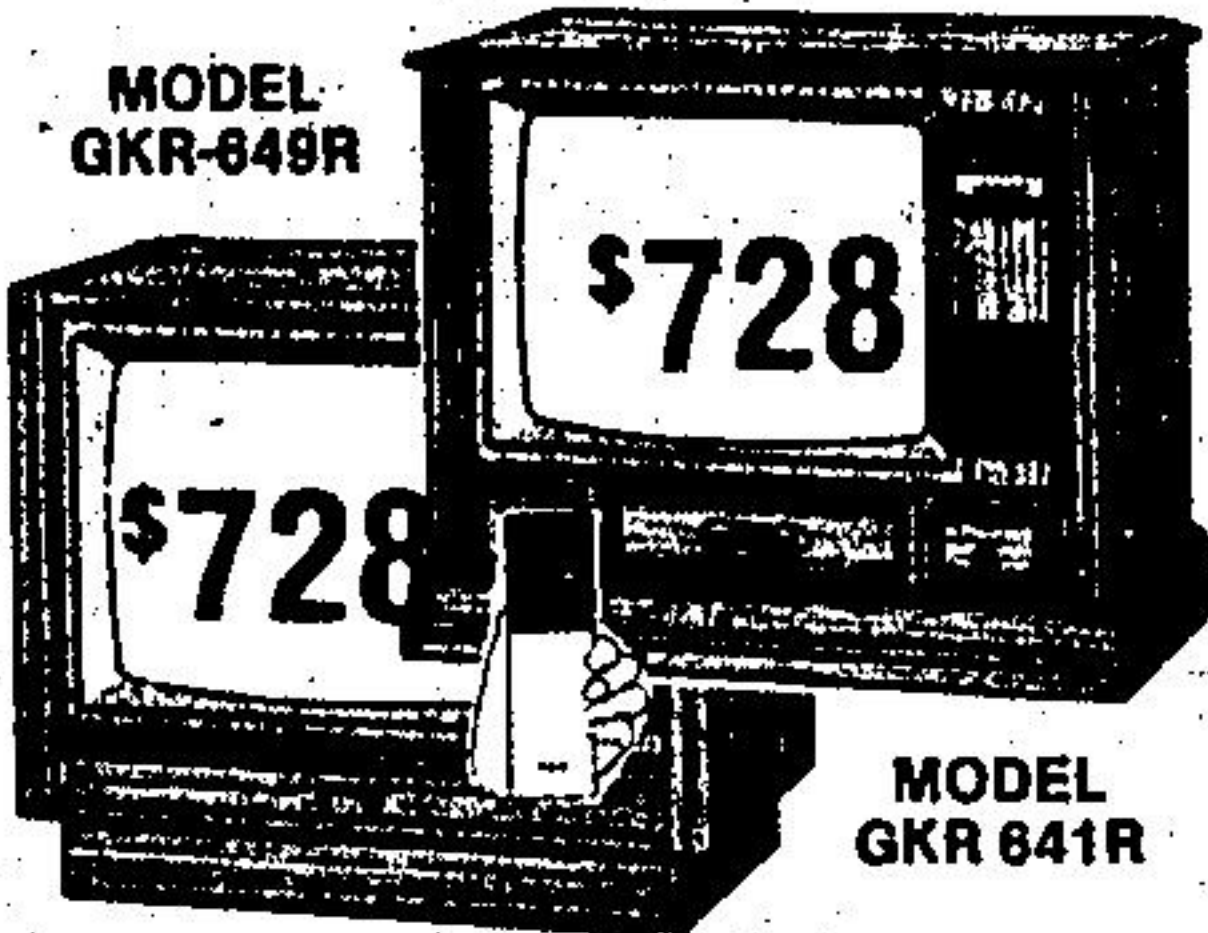

RCA 26" REMOTE CONTROL COLOR CONSOLES

WITH BUILT-IN CABLE CONVERTER WITH ATTRACTIVE CABINET STYLES

MODEL GKR-649R

- Automatic color control, flesh-tone correction and contrast/color tracking.
- RCA X-tended Life chassis for outstanding performance and low power consumption.
- Infrared remote scan control.
- 122-channel multi-band tuning.