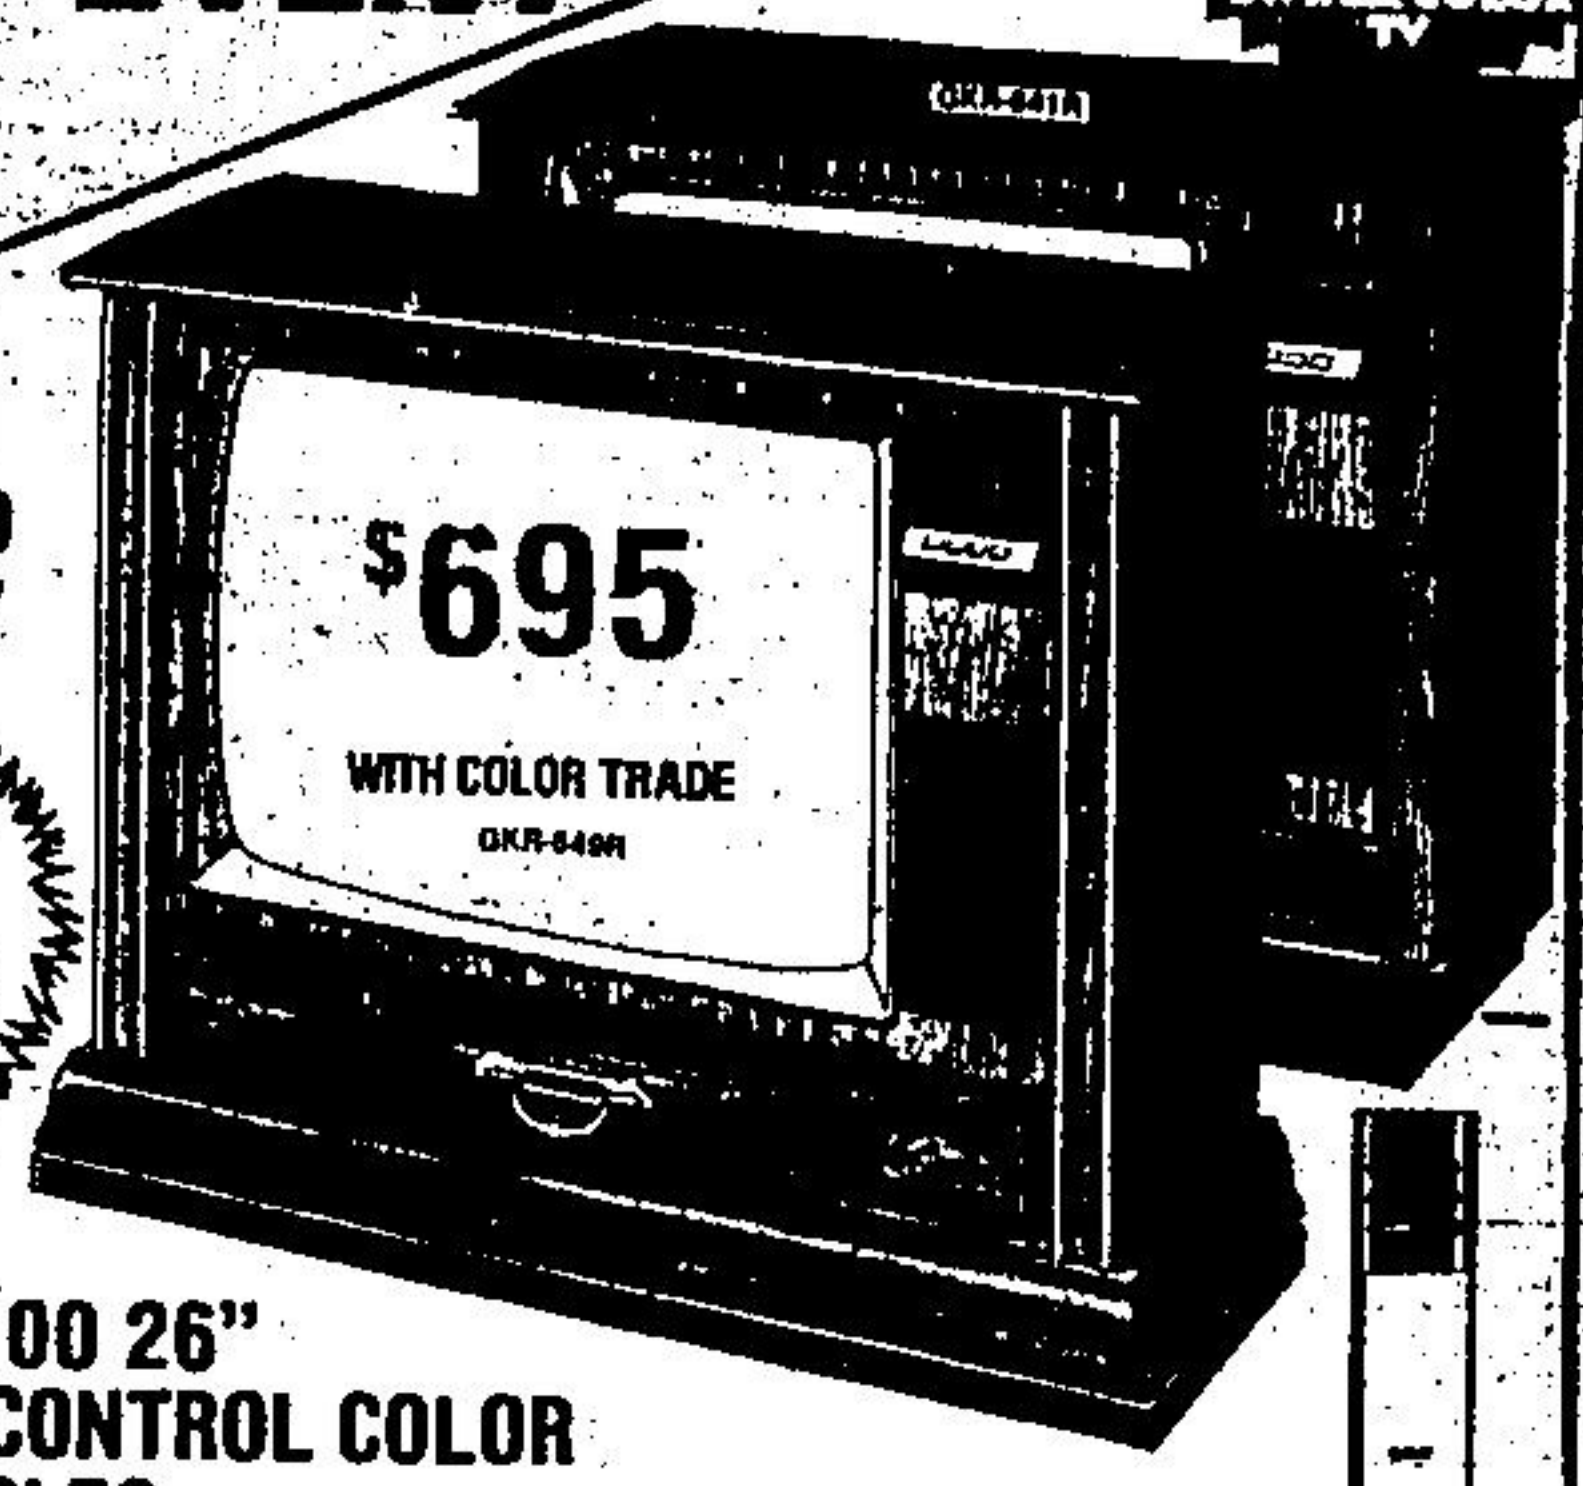

RCA SUPER VALUES:

COLOR TV TRADE-IN EVENT

SAVE UP TO **100** ON RCA COLOR TV

MILLIERE TV... HAS MADE SPECTACULAR BUYS OF RCA COLOR TV'S, AND HE'LL PASS THESE SAVINGS DIRECTLY ON TO YOU IF YOU ACT NOW!! SAVE ON COLORTRAK AND XL-100 TV'S IN A VARIETY OF SIZES. ALL ARE FACTORY-FRESH AND ALL COME WITH A FULL RCA WARRANTY. MANY MODELS TO CHOOSE FROM.

TRADE IN YOUR OLD COLOR TV

LIMITED TIME ONLY!

BUY NOW and SAVE!

\$695

WITH COLOR TRADE
OKR-840R

RCA XL-100 26" REMOTE CONTROL COLOR TV CONSOLES WITH BUILT-IN CONVERTER

Your choice of contemporary or traditional styling

TOP-OF-THE-LINE 20" COLORTRAK TABLE MODEL WITH REMOTE CONTROL WITH BUILT-IN CONVERTER

\$575

WITH COLOR TRADE
Model FKR-480R

Bring home RCA's renowned ColorTrak performance in the popular 20" screen size. Provides total chairside control. Includes three channel selection options: 1) direct access (touch-button channel entry); 2) memory scanning (preprogrammed channel search); 3) previous channel recall (instant switching between favorite channels). Other functions include: power; volume up/down/mute; on-screen channel/time recall; clock set commands.