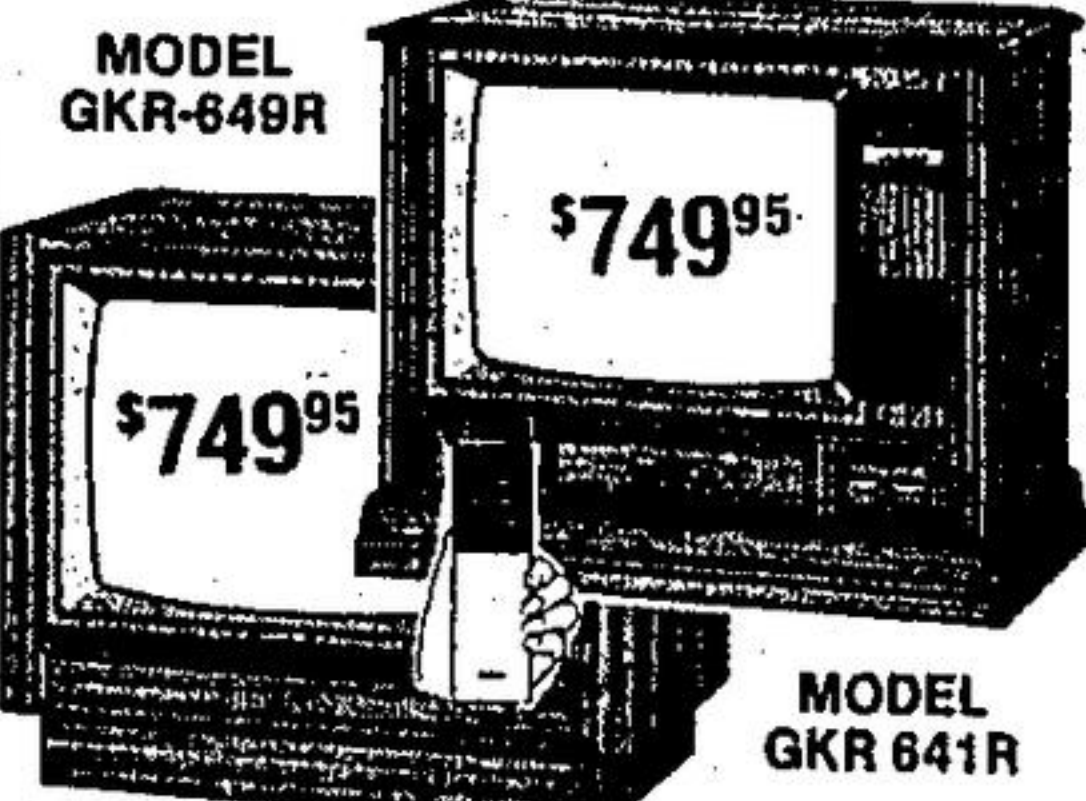

RCA 26" REMOTE CONTROL COLOR CONSOLES.

WITH BUILT-IN CABLE CONVERTER WITH ATTRACTIVE CABINET STYLE

MODEL GKR-641R $749.95

- Automatic color control, flesh tone correction and contrast/color tracking.
- RCA X-tended Life chassis for outstanding performance and low power consumption.
- Infrared remote scan control.
- 122-channel multi-band tuning.

3 MILLIERE TV SPECIALS

With RCA's latest technological innovations. Automatic color, control keeps color consistent from program to program channel to channel. Automatic contrast and color tracking eliminates need to adjust 3 separate controls to get a good picture. X-tended life chassis.