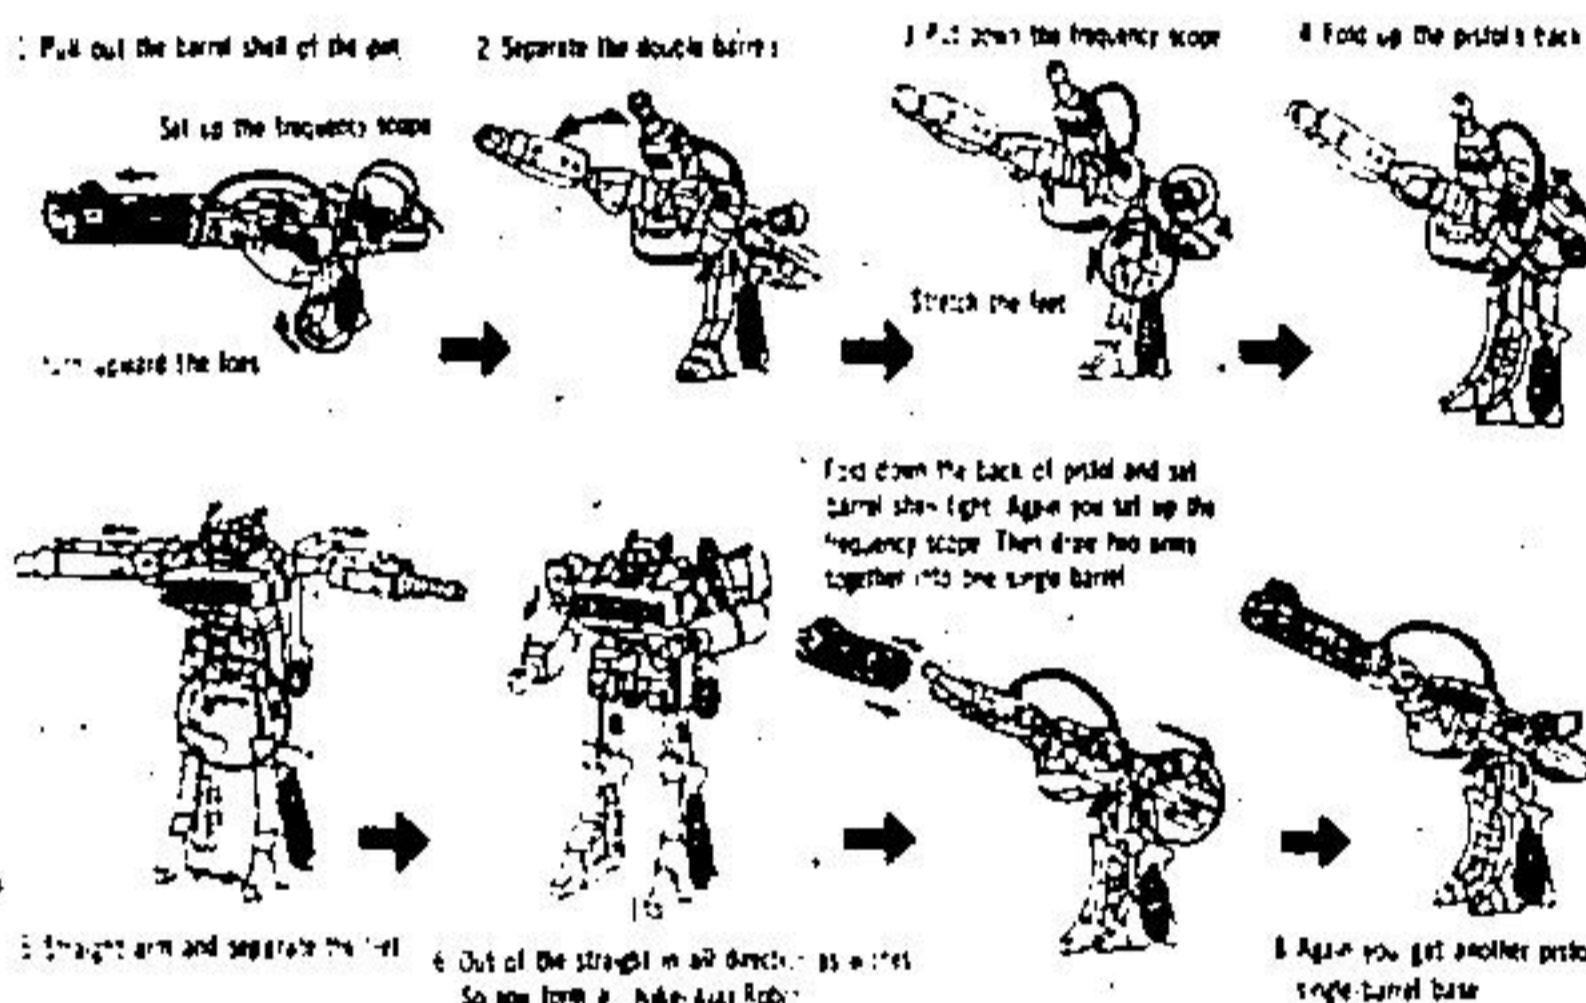

THE A TEAM!

THE A-TEAM VAN

Open sunroof tops plastic 1/12th scale van. Size: 15 3/4" long 7 1/8" wide, 7 1/8" high.

777
ea

DIE CASE VAN/JEEP/CORVETTE

169
ea

3
PIECE
SET.

599
set

THE CARE BEARS™ BOOKS

Great entertainment for the little ones. 12 titles to choose from.

598

THE MAGIC ROBOT PISTOL

— ONLY
1499

PLUSH GIZMO

9 1/2" toy from Hasbro. Built-in giggle mechanism. Do not get them wet.