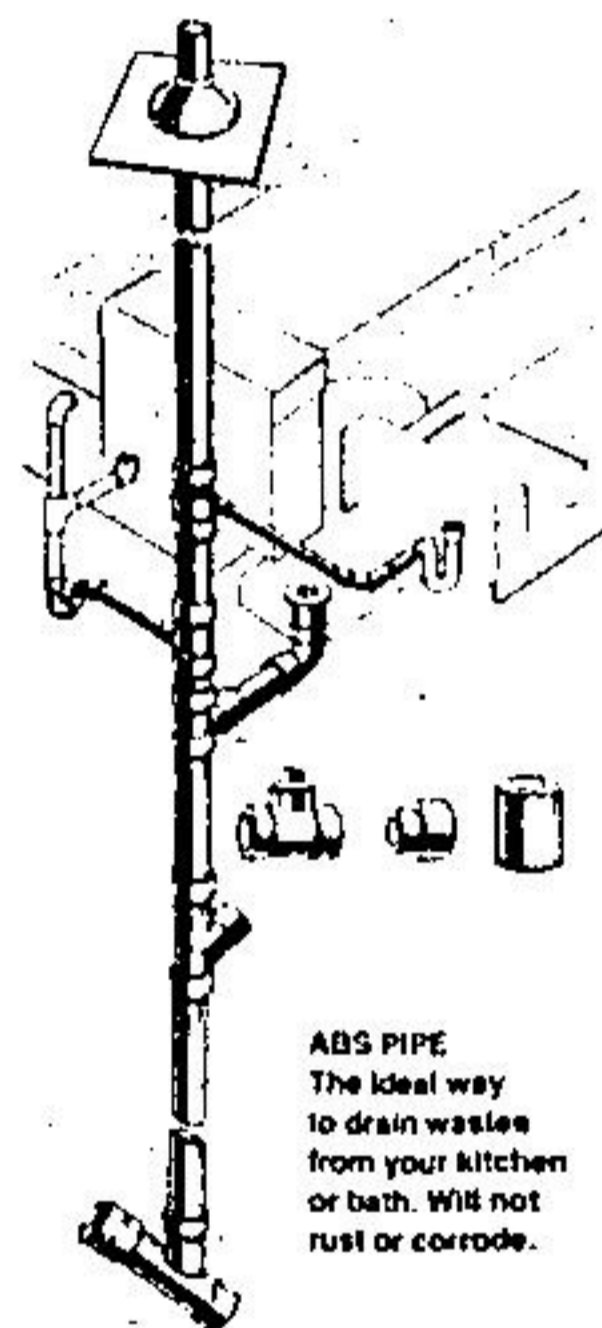

FIRST QUALITY TRANSPLANTS