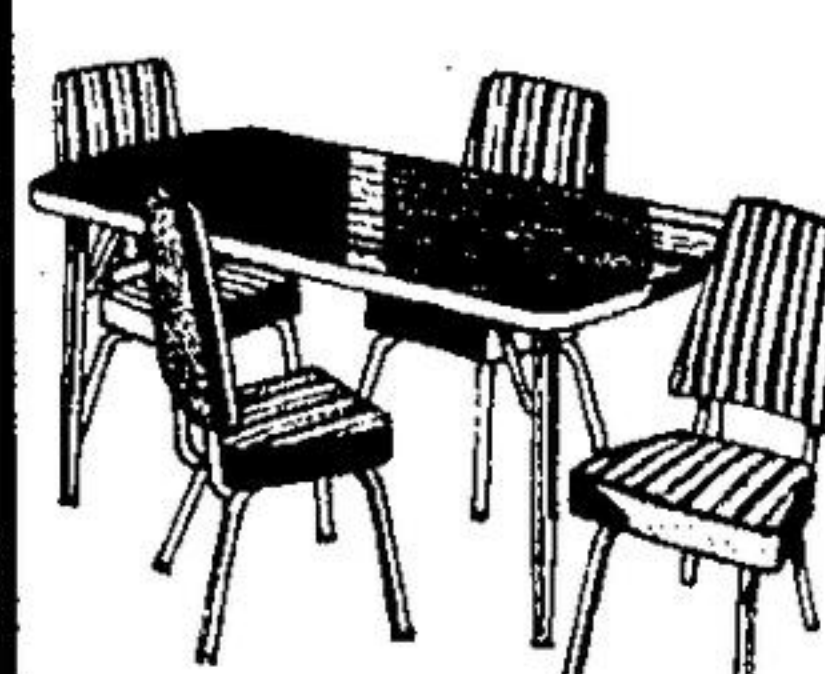

**INTRODUCTORY OFFER 299.<sup>84</sup>**

**STYLISH 3 PCE. DINETTE SET**

Space-saving drop-leaf table & two vinyl covered chairs with foam backs & seats. Sturdy bright chrome frames.

**INTRODUCTORY OFFER 69.<sup>84</sup>**

**5 PCE. VALUE-PRICED DINETTE SET**

Five gleaming chrome pieces include sturdy table & 4 vinyl foam-padded chairs.

**INTRODUCTORY OFFER 99.<sup>84</sup>**

**7 PCE. FAMILY-SIZED DINETTE SET**

Includes extension table 36" x 48" x 60" with laminated plastic wood grain top. 8 padded chairs with vinyl covers and chrome steel frames.

**INTRODUCTORY OFFER 169.<sup>84</sup>**

**CLASSIC 5 PCE. DINETTE SET**

36" x 48" x 60" extension table has a plastic wood grain laminate top. Foam padded vinyl & fabric covered chairs. Chromium plated steel frames.

**INTRODUCTORY OFFER 199.<sup>84</sup>**

**SLEEK 5 PCE. DINETTE SET WITH GLASS TOP TABLE AND BRASS FINISH**

Includes 36" x 60" oval glass top table, 4 nylon covered upholstered chairs in rust, gold or chocolate. Brass-plated steel frames.