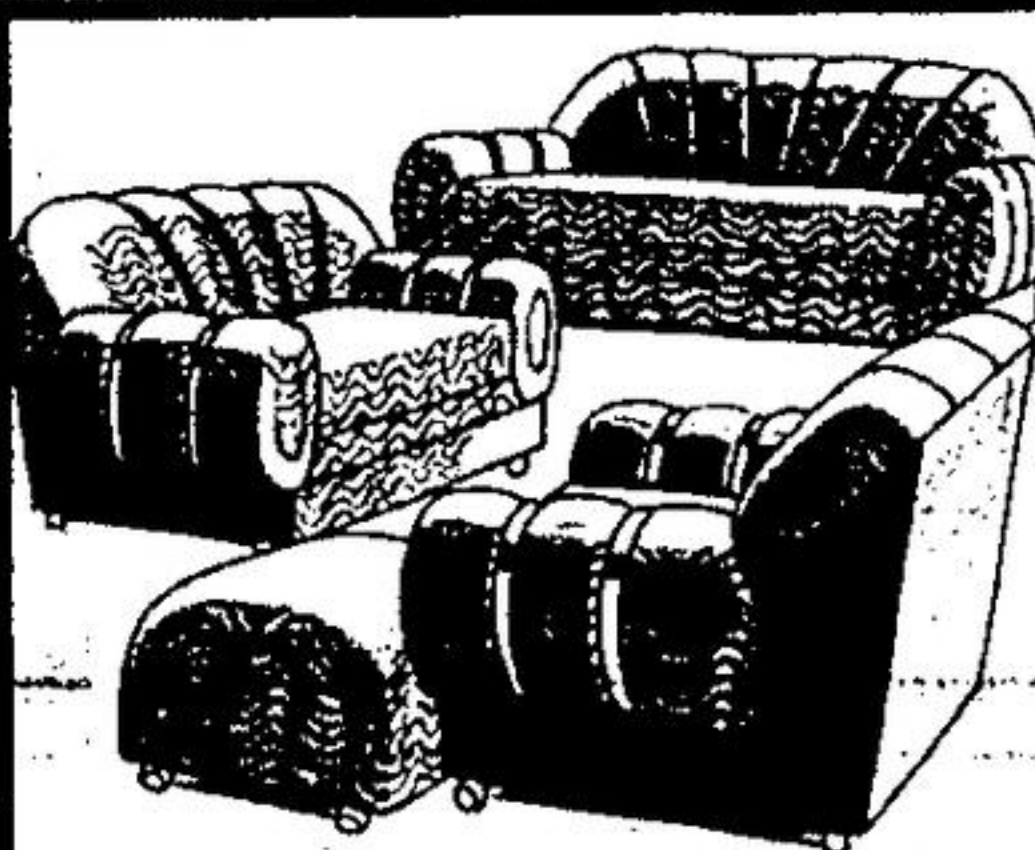

GLAMOROUS 4-PCE. LIVING ROOM GROUP AT A HARD-TO-RESIST LOW PRICE

Luxurious padding & plump foam cushions, group includes sofa, loveseat, chair & ottoman covered in nylon velvet.

INTRODUCTORY OFFER 799.⁸⁴