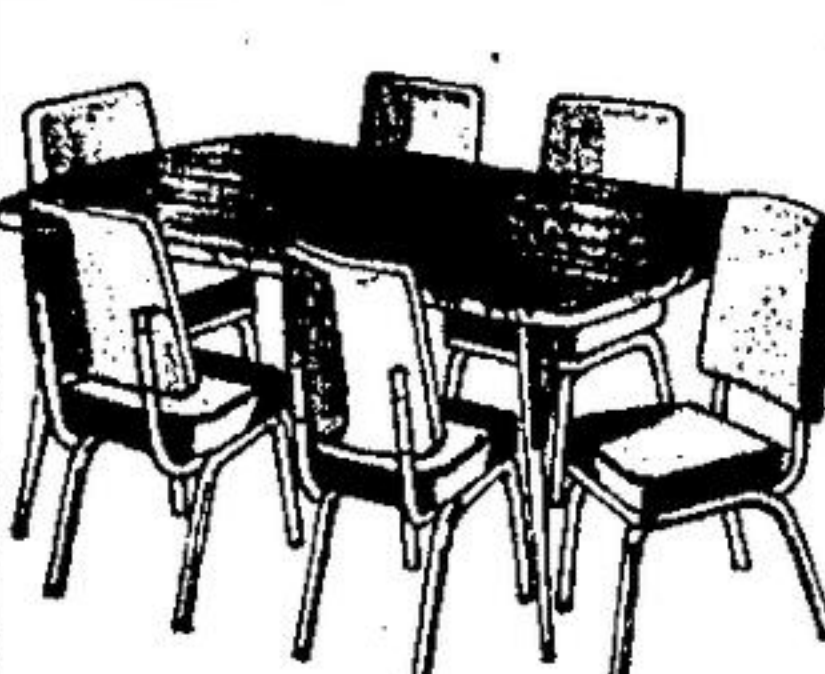

**INTRODUCTORY OFFER 299.<sup>84</sup>**

**STYLISH 3 PCE. DINETTE SET**

Space-saving drop-leaf table & two vinyl covered chairs with foam backs & seats. Sturdy bright chrome frames.

**INTRODUCTORY OFFER 69.<sup>84</sup>**

**5 PCE. VALUE-PRICED DINETTE SET**

Five gleaming chrome pieces include sturdy table & 4 vinyl foam-padded chairs.

**INTRODUCTORY OFFER 99.<sup>84</sup>**

**7 PCE. FAMILY-SIZED DINETTE SET**

Includes extension table 36" x 48" x 60" with laminated plastic wood grain top. 8 padded chairs with vinyl covers and chrome steel frames.

**INTRODUCTORY OFFER 169.<sup>84</sup>**

**CLASSIC 5 PCE. DINETTE SET**

36" x 48" x 60" extension table has a plastic wood grain laminate top. Foam padded vinyl & fabric covered chairs. Chromium plated steel frames.