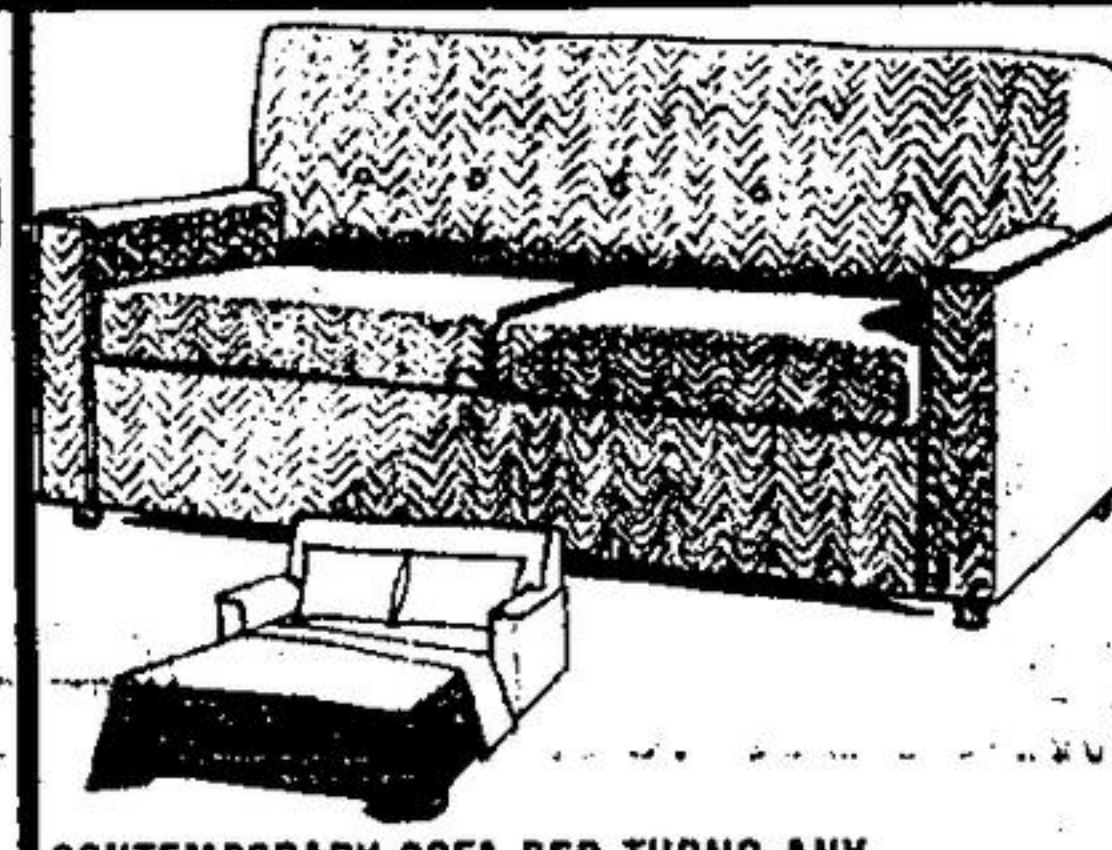

82" Davenport, chair & ottoman are covered in an easy-care olefin fabric. Storage space for blankets & linen is concealed behind skirts in davenport.

**INTRODUCTORY OFFER 299.<sup>84</sup>**

**WE'VE GOT YOU CORNERED WITH THIS CONTEMPORARY STYLED 2 PCE. SECTIONAL**

Comfort & luxury with multi-pillow back cushions and plump foam-filled seat cushions.

**INTRODUCTORY OFFER 499.<sup>84</sup>**

**GLAMOROUS 4-PCE. LIVING ROOM GROUP AT A HARD-TO-RESIST LOW PRICE**

Luxurious padding & plump foam cushions, group includes sofa, loveseat, chair & ottoman covered in nylon velvet.

**INTRODUCTORY OFFER 799.<sup>84</sup>**

**CONTEMPORARY SOFA BED TURNS ANY ROOM INTO AN INSTANT BEDROOM**

Great looks by day...converts in seconds to a mattress for two at night. Durable, long-wearing cover.

**INTRODUCTORY OFFER 299.<sup>84</sup>**

**STYLISH 3 PCE. DINETTE SET**

Space-saving drop-leaf table & two vinyl covered chairs with foam backs & seats. Sturdy bright chrome frames.

**INTRODUCTORY OFFER 69.<sup>84</sup>**