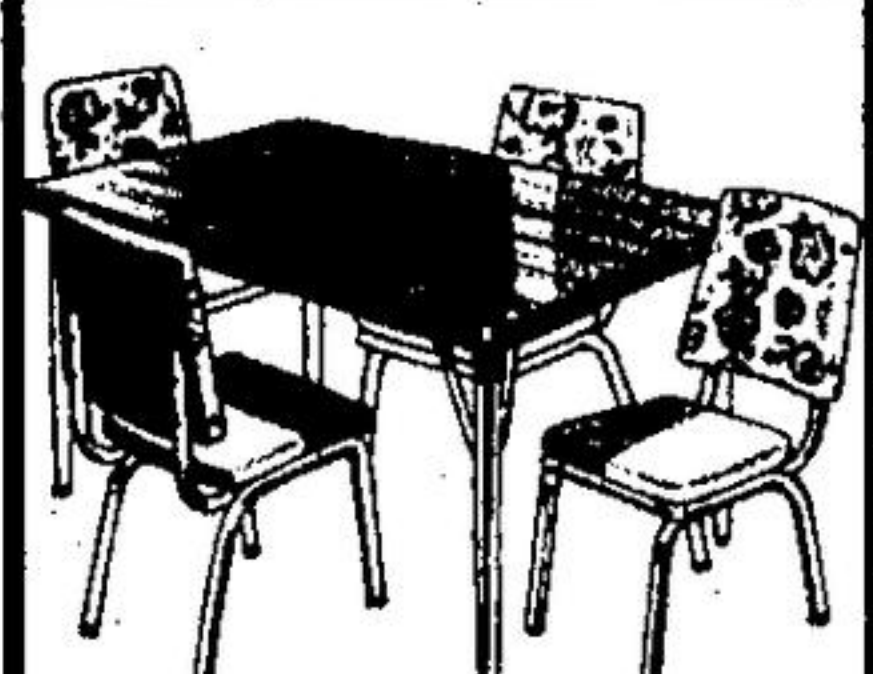

**INTRODUCTORY OFFER 299.<sup>84</sup>**

**STYLISH 3 PCE. DINETTE SET**

Space-saving drop-leaf table & two vinyl covered chairs with foam backs & seats. Sturdy bright chrome frames.

**INTRODUCTORY OFFER 69.<sup>84</sup>**

**5 PCE. VALUE-PRICED DINETTE SET**

Five gleaming chrome pieces include sturdy table & 4 vinyl foam-padded chairs.

**INTRODUCTORY OFFER 99.<sup>84</sup>**

**7 PCE. FAMILY-SIZED DINETTE SET**

Includes extension table 36" x 48" x 60" with laminated plastic wood grain top. 8 padded chairs with vinyl covers and chrome steel frames.