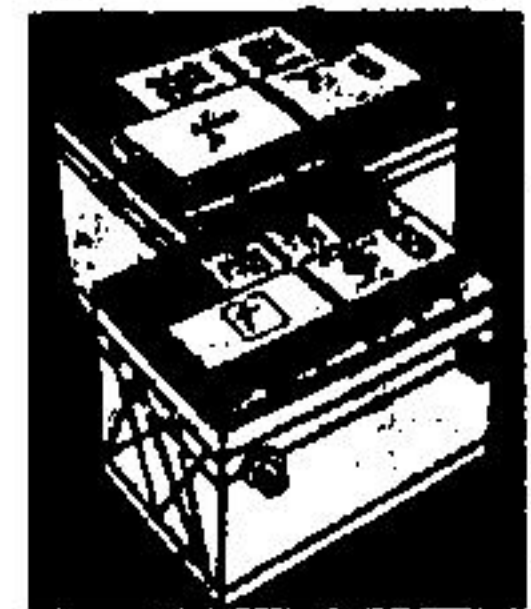

CO-OP Sonic Ultra 5

AUTOMOTIVE BATTERIES

Our best automotive battery — we're so sure that you get super performance that we've given it a 5 year guarantee. Just install it and forget it!

From **53⁹⁵** each