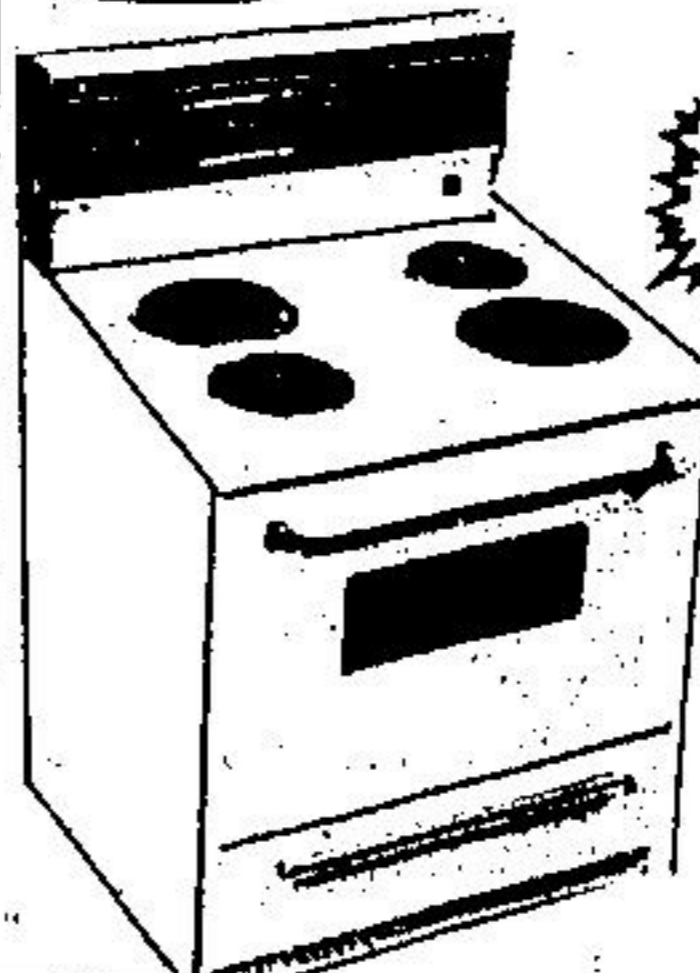

ALL FIRST CLASS IN FACTORY SEALED CARTONS

White-Westinghouse

FROST FREE 13.6 CU. FT.

- Super Savings
- Meat Keeper
- Foamed In Place Insulation
- Easy Glide Rollers
- Deluxe Styling
- Energy Saver
- Adjustable Shelves
- Dual Temperature Control

\$599

White-Westinghouse

DELUXE 16.6 CU. FT.

TOP*OF*THE*LINE

- Textured Steel Doors
- Easy Glide Rollers
- Controlled Meat Keeper
- 2 Vegetable Crispers
- Freezer shelf
- Cantilever Steel Shelves

\$738

NOT EXACTLY AS ILLUSTRATED

White-Westinghouse

EASY CLEAN With Glass Console

90 DAYS TO PAY!!

While They Last Only

- Fluorescent Light
- Variable Bake/Broil Control
- Deluxe Elements - 4
- Porcelain Drip Bowls
- Rotary Delay Cook and Hold Timer
- Appliance Outlet

\$499⁹⁵

White-Westinghouse

30 INCH RANGE

Same Day Delivery

- 4 Cubic Foot Easy Clean Oven, Largest Available
- Large Full Width Storage Drawer
- Deluxe Plug-Out Elements
- Delay, Cook, Hold Rotary Timer
- Porcelain Drip Bowl
- Appliance Outlet and More!