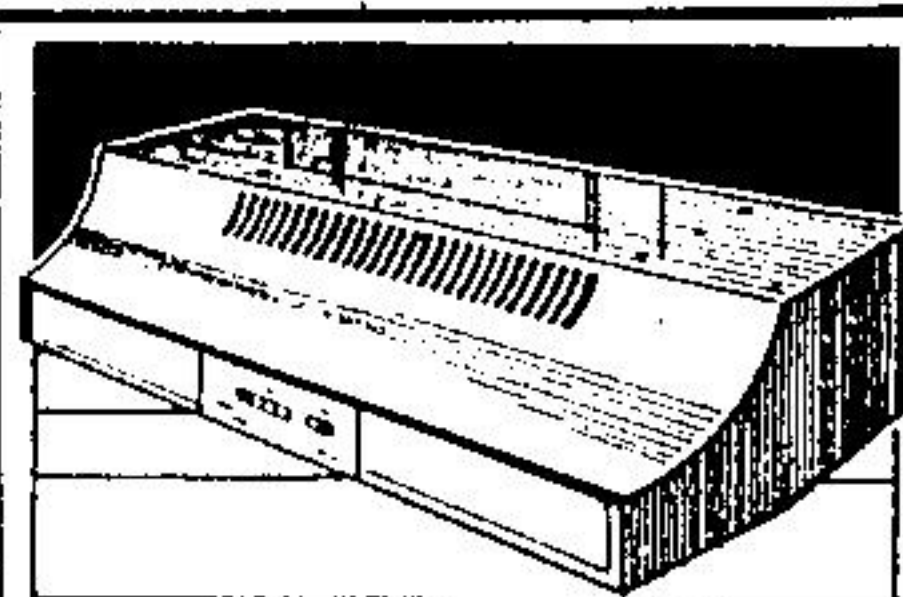

KITCHENS

DO IT RIGHT

KENNEDY SKY-LITES

Provides natural sunlight. Choose your affordable Solar Energy Saving Skylite from stock selection.

15% OFF

POST-FORMED COUNTER TOPS

Features rolled edge and moulded back. A good selection of stock colours and patterns. 25" deep.

8 FT. LENGTHS	10 FT. LENGTHS	12 FT. LENGTHS
39⁹⁵ each	49⁹⁵ each	59⁹⁵ each

MIAMI-CAREY RANGE HOOD DUCTED/DUCTLESS

Two exceptionally large filters total 450 sq. inches (2903.2 cm²). Clean air vent in top of hood directs returning air away from cabinets. Translucent front panels are lighted by two standard 40 watt bulbs (not included).

MODEL XR-2301

45⁹⁵ each

MIAMI-CAREY CEILING FAN

Put this economical fan in just about any room in your home. It provides dependable and efficient air distribution year-round. Clean, modern lines fit right into any setting. It's even great for porches and patios on those hot summer evenings. You'll conserve energy... and save money!