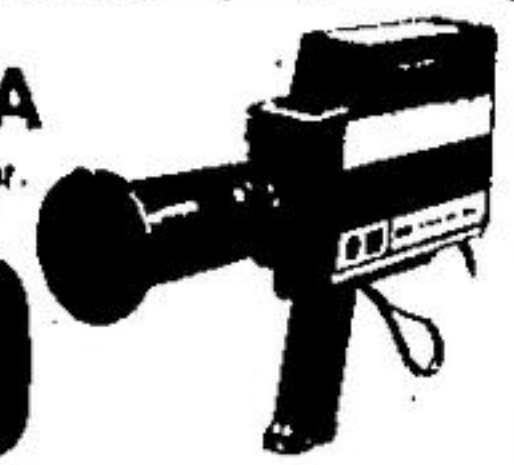

AKAI VHS ACTIVEVIDEO PORTABLE VCR
VPS-7350

- 2-4 Hr. Playback
- 8 Events - 7 Day Programmable
- Dolby Stereo Sound System
- IPLS Search & Location System

$1199

AKAI VC-XI COLOR VIDEO CAMERA

- Clear, crisp high resolution
- Auto-focus, white balance, iris control
- Electronic viewfinder with 3 LED mode indicators
- Auto fade in & out
- 2 spd. power zoom
- F1.4 8x lens
- Macro focusing for extreme close-up