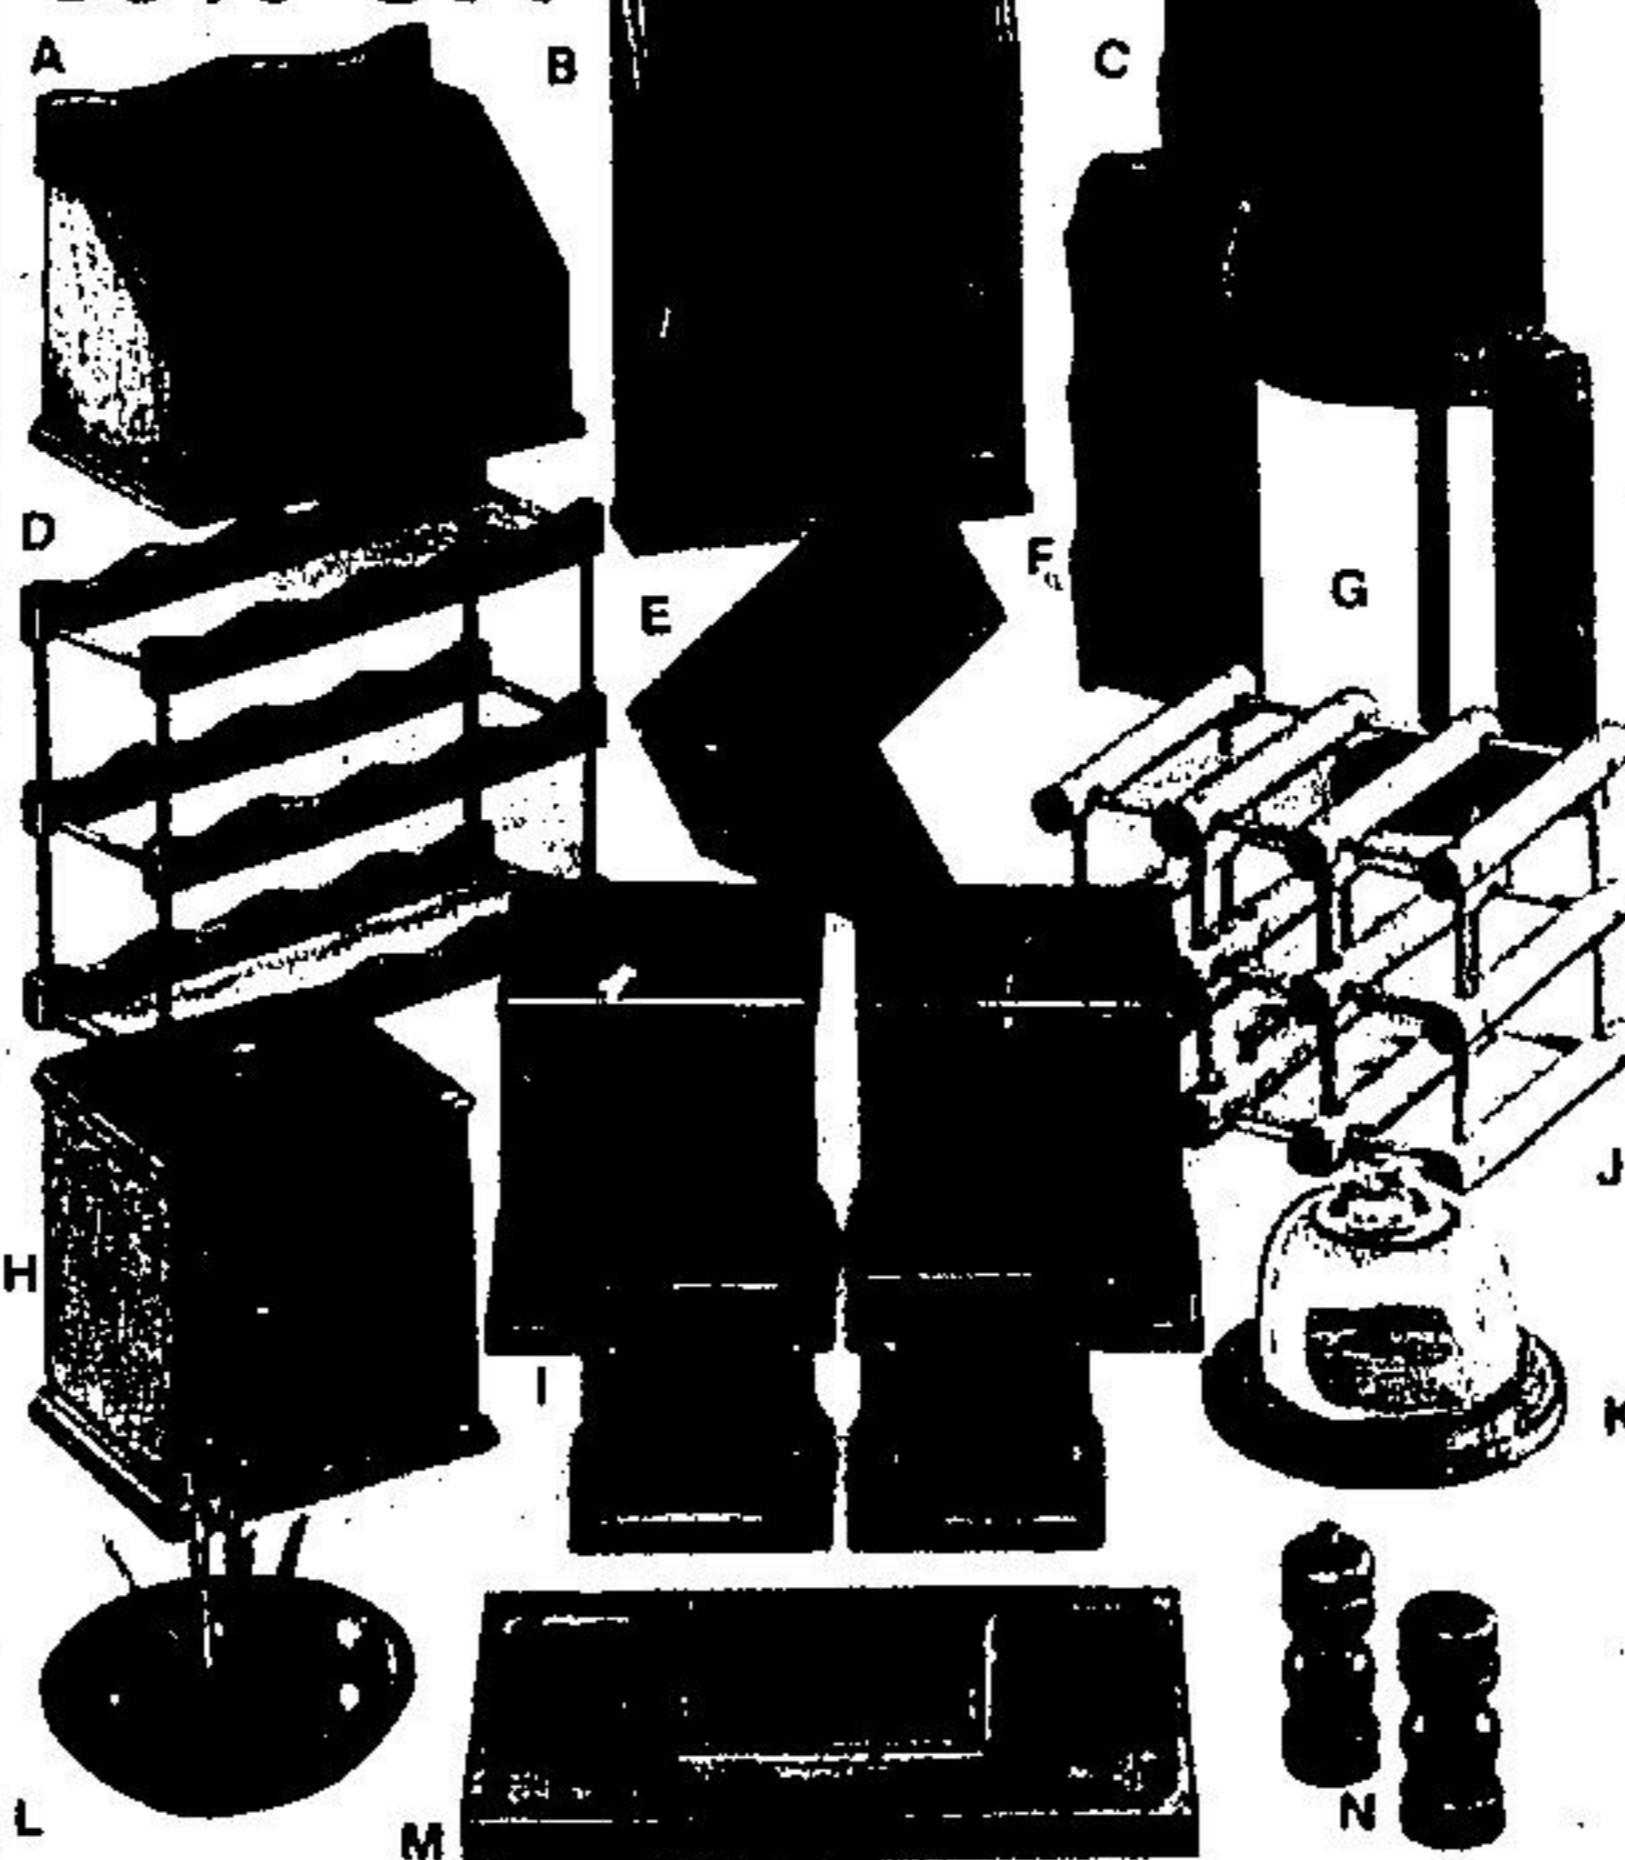

Save 39.98
Solid Hardwood Butcher Block Cart

Super-versatile. Solid maple hardwood construction with knife slots, utensil hooks, removable cutting board, casters. App. 17" x 25" top x 30" high.

Reg. 139.95
99⁹⁷ ea.

Fabulous Flip-Flop Chair

Solid hardwood construction with 7" foam seat and back. Opens to single bed with 100% cotton ticking. Polypropylene upholstery in rust or brown.

Reg. 79.95
66⁹⁷ ea.

50% OFF

Handsome "Chateau de Bois" Woodenware!

- A. Bread Box Reg. 44.99 **22.47** ea.
- B. Spice Rack & 18 Bottles Reg. 19.99 **9.97** set
- C. Spoon Rack, Holds 18 Reg. 17.99 **8.97** ea.
- D. 12-Bottle Wine Rack Reg. 19.99 **9.97** ea.
- E. 6-Slot Knife Block Reg. 21.99 **10.97** ea.
- F. Letter Caddy Reg. 17.99 **8.97** ea.
- G. Towel Rack With Shelf Reg. 19.99 **9.97** set