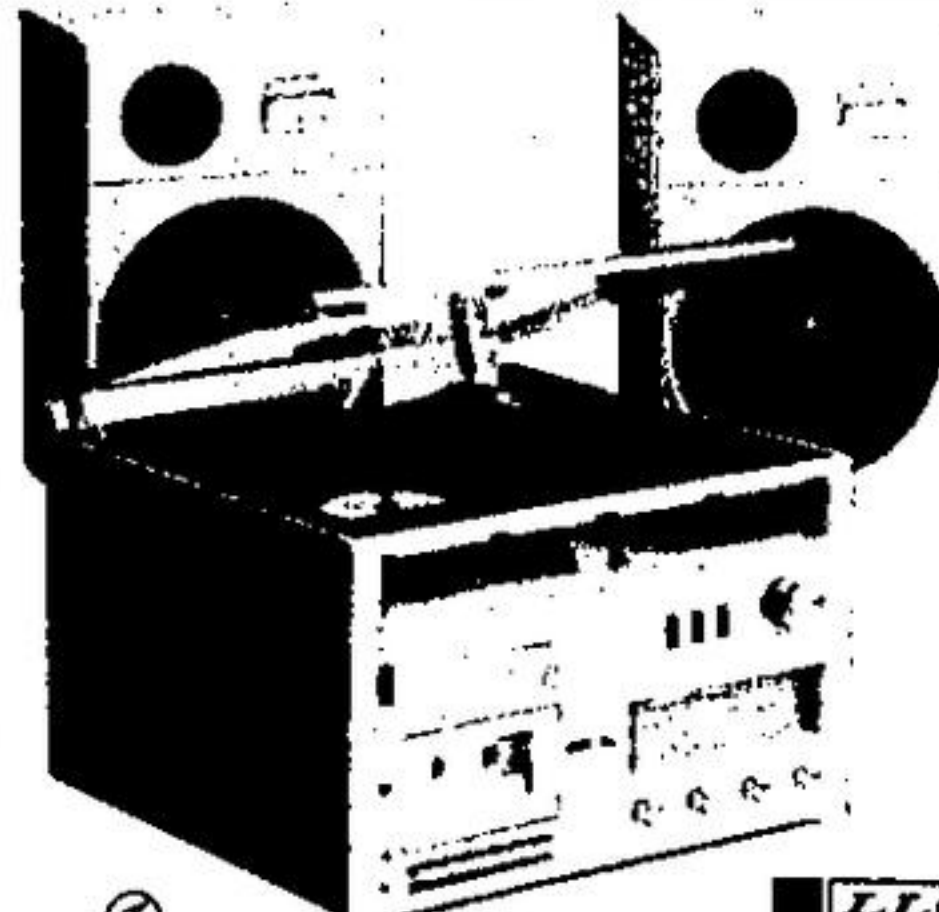

C. "Phentex" "Bulky Knit"
3-ply 100% Olefin for knitting
and crocheting. Colour
choice. App. 8 oz. skein.

25% OFF

Top-of-The-Line Tailored Panels

7⁹⁷ to **14⁹⁷** ea.

Super savings of 25% on a chosen selection of rod pocket tailored panels! Easy-care 100% polyester in dainty sheer, elegant lace & semi open-weave styles and decorator colours. 45" to 60" width, 45" to 83" length in the group.

Save \$80 "Sanyo" 20" Color TV

* 3-YEAR PARTS & LABOUR WARRANTY. Black matrix picture tube • "Auto Chroma" — one-button colour • Automatic line tuning.
Reg. 629.99

\$549 ea.

Save \$20 "Lloyd's" Stereo Center

* AM/FM stereo receiver
• Full feature cassette deck with record indicator • Recessed semi-automatic single-play belt-drive turntable • 2 wide-range 8 1/2" round speakers.
Reg. 299.95

279⁹⁵ ea.

"Lloyd's" Portable 12" B&W AC/DC TV