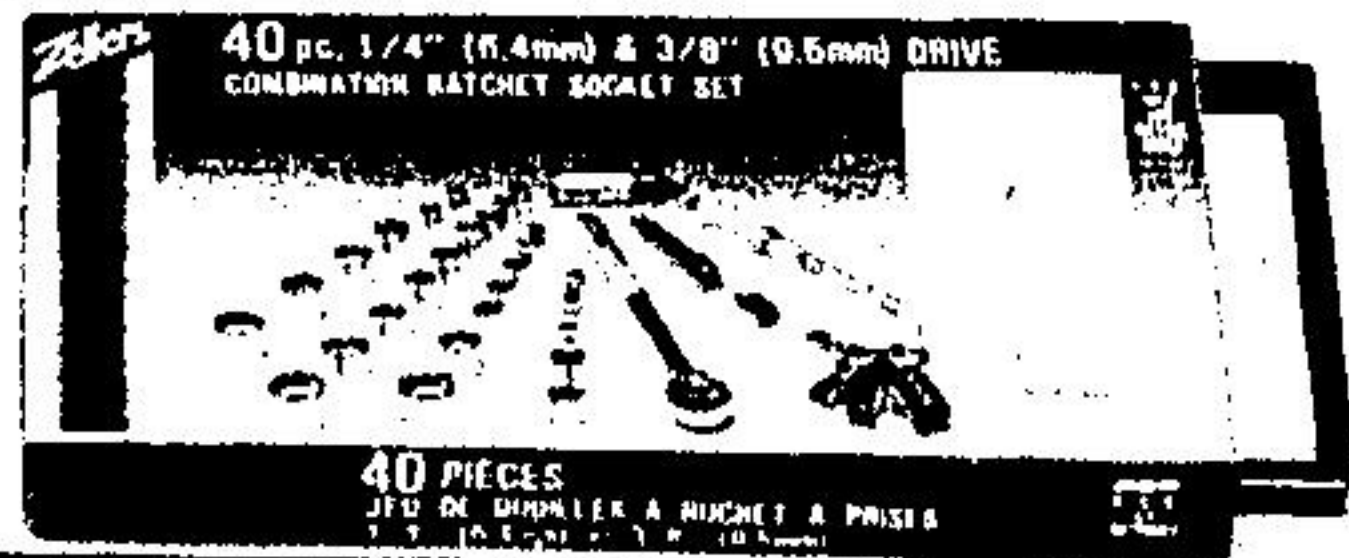

"B & D" "Workwheel" Kit
Handles stripping and sanding jobs in minutes! Power head, flap-wheel sander, bench mounting bracket, case included. 7471-04. **69⁹⁷** set
Reg. 79.99

"B & D" 5" Bench Grinder
1/2" wide, 5" coarse and fine grinding wheels, tool rests, wheel guard covers, eye shields, rubber feet. 3600 R.P.M. 7900-04. **54⁹⁷** set

50' Extension Reel
Portable, self-storing. 6 grounded 3-prong outlets. Protected by 10 amp. circuit breaker. With 50 feet of wire. **34⁹⁷** set
Reg. 39.99

Take Charge With Your Zellers Credit Account

All items on this page may not be available in our Mini Z stores. Check back page for list of our Mini Z stores.