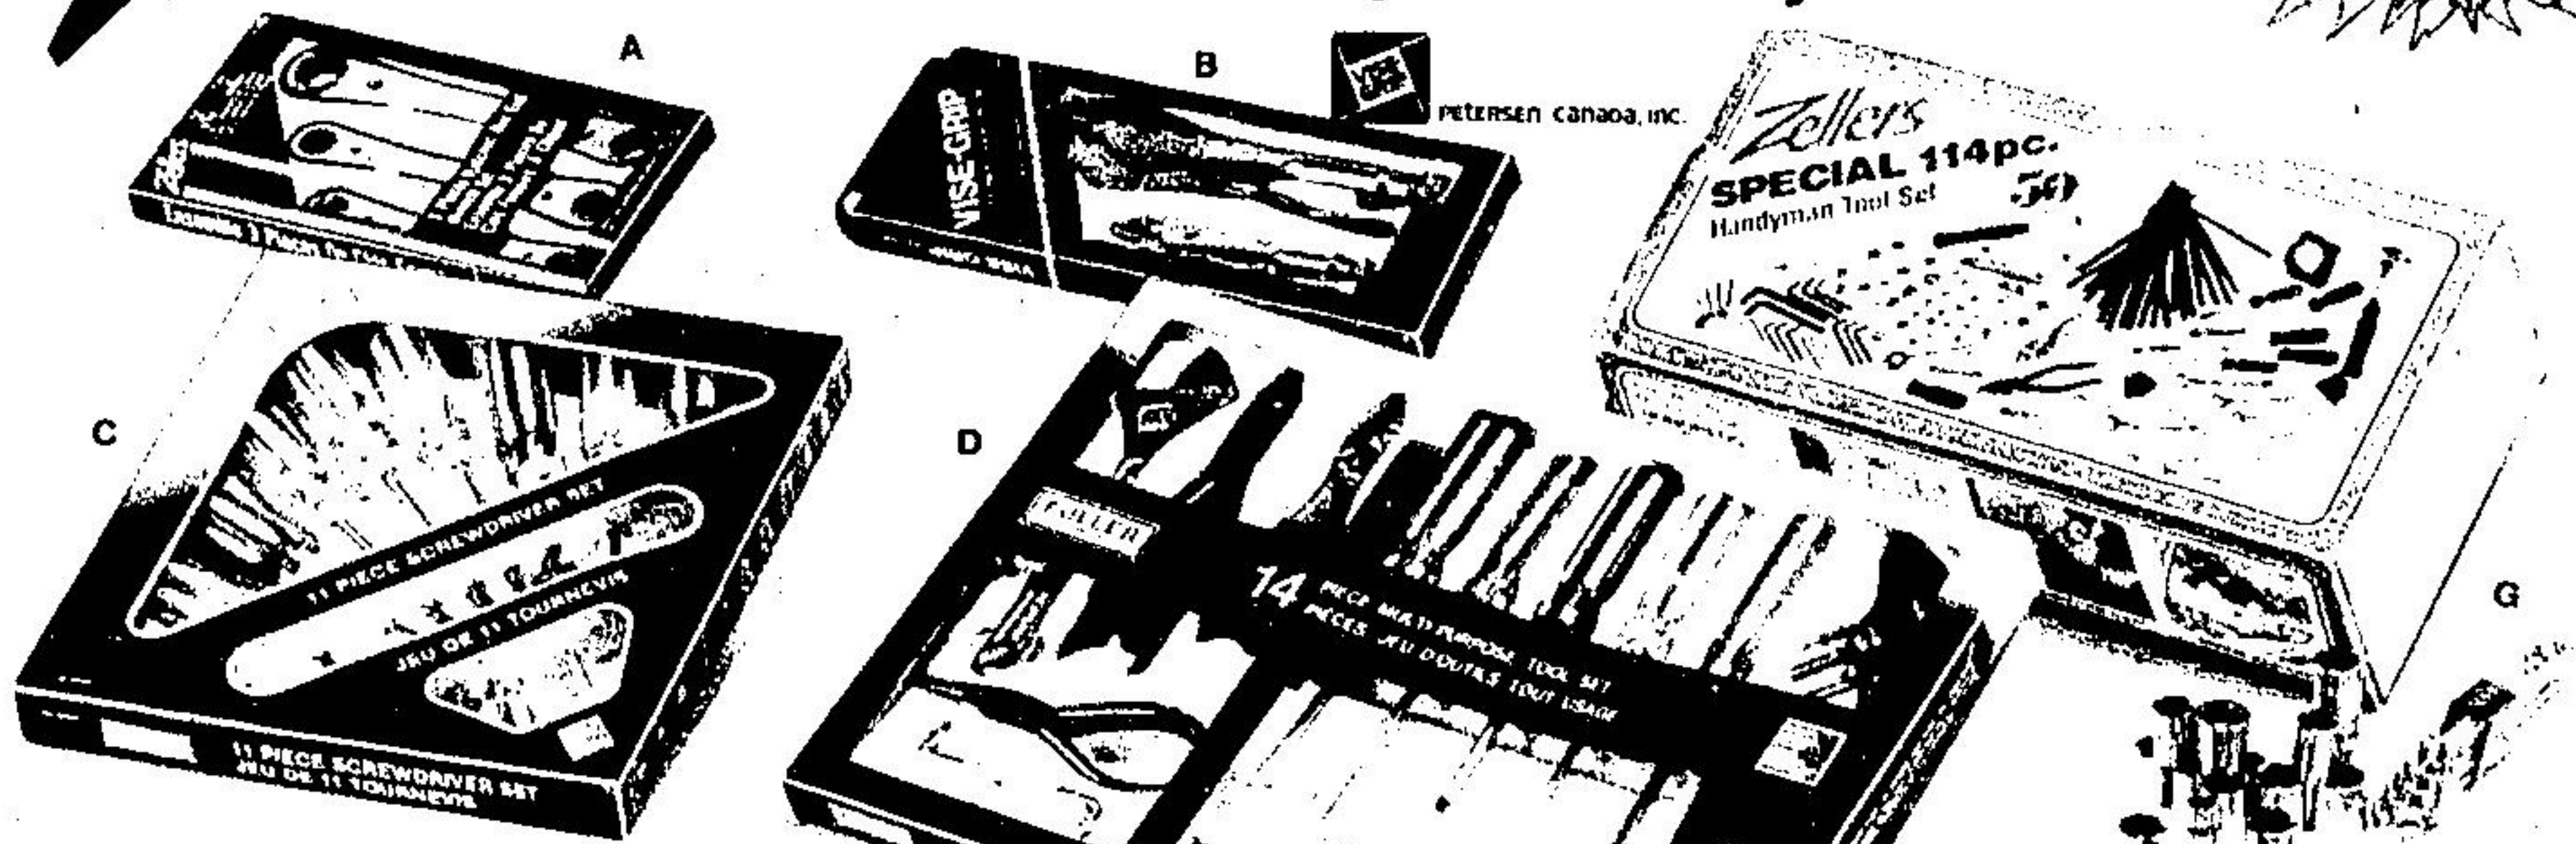

Zellers GREAT GIFT VALUES

Do-It-Yourself Buys For Handy Girls and Guys

A. Zellers 3-Pce. Ratchet Sets
Includes 3/4" & 5/8", 9/16" & 1/2" and 7/16" & 3/8" box end ratchets in SAE & metric sizes. **12⁹⁷** set

50' Extension Reel
Portable, self-storing. 6 grounded 3-prong outlets. Protected by 10 amp. circuit breaker. With 50 feet of wire. **34⁹⁷** set
Reg. 39.99

Take Charge With Your Zellers Credit Account

All items on this page may not be available in our Mini Z stores. Check back page for list of our Mini Z stores.