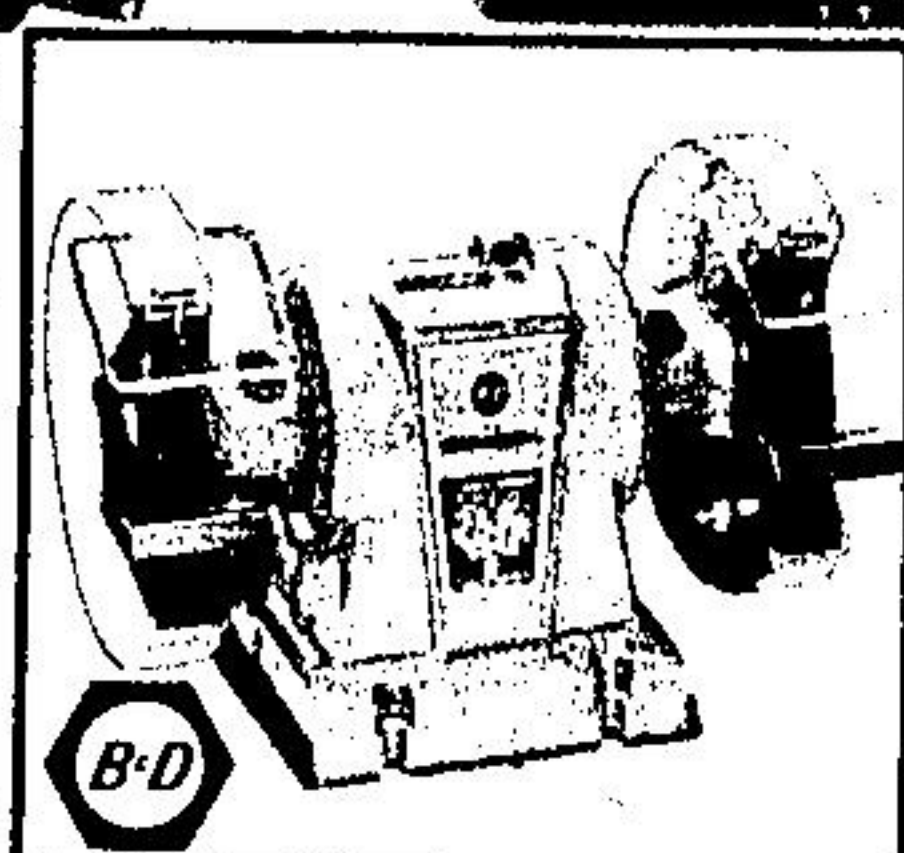

"B & D" "Workwheel" Kit
Handles stripping and sanding jobs in minutes! Power head, flap-wheel sander, bench mounting bracket, case included. 7471-04. **69⁹⁷** set
Reg. 79.99

"B & D" 5" Bench Grinder
1/2" wide, 5" coarse and fine grinding wheels, tool rests, wheel guard covers, eye shields, rubber feet. 3600 R.P.M. 7900-04. **54⁹⁷** set

50' Extension Reel
Portable, self-storing. 6 grounded 3-prong outlets. Protected by 10 amp. circuit breaker. With 50 feet of wire. **34⁹⁷** set
Reg. 39.99

Take Charge With Your Zellers Credit Account

All items on this page may not be available in our Mini Z stores. Check back page for list of our Mini Z stores.