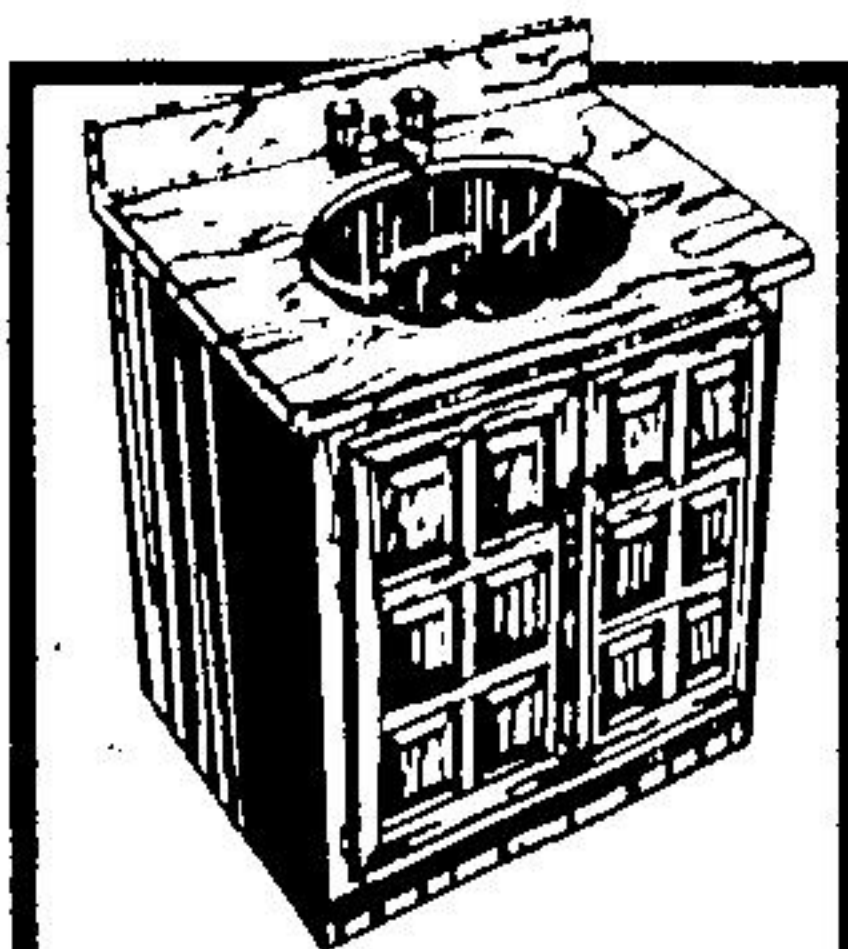

68⁹⁵
each

MIAMI CAREY TUB WALL KIT

White

89⁹⁵

Marble

109⁹⁵
each

Decorative, strong and durable - easy to install directly over plaster or existing wall tiles. 5 piece unit in white or marble.

BATHROOM VANITIES