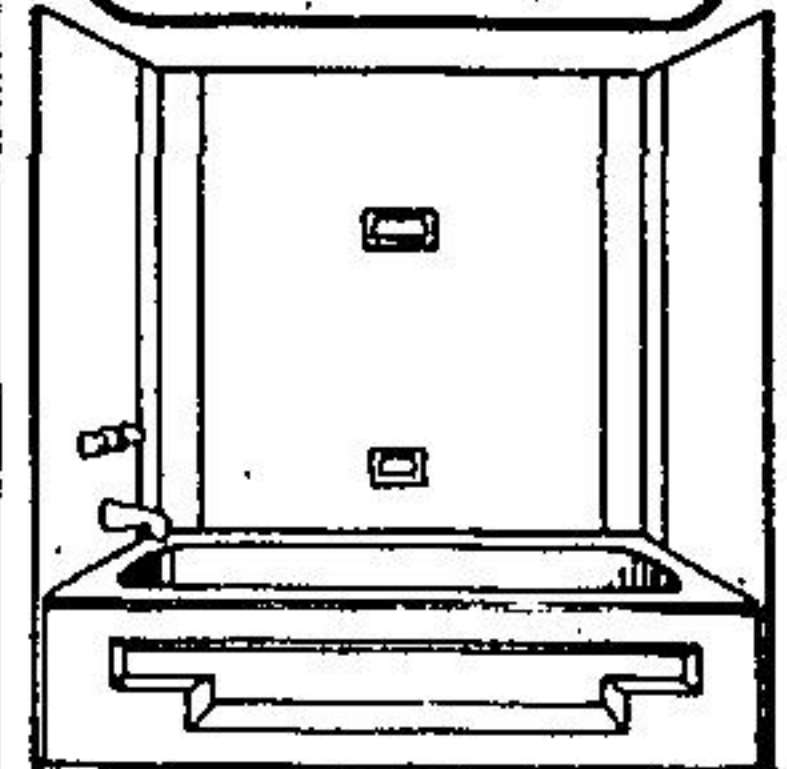

Manhattan Tub Enclosure 9795

Doors close tight to keep water in but open at the touch of a finger. Easy to install - two tempered safety glass doors. Heavy duty aluminum frame with towel bar. Easy to clean, self draining track.

PEERLESS DESIGNER COLLECTION FAUCETS

Brass finish single and two handle faucets, that add a decorative touch to the bathroom.

Duralac handles # 1202
(without pop-up drain)

60⁸⁰
each

Duralac handle # 1206
(with pop-up drain)

68⁹⁵
each

MIAMI CAREY TUB WALL KIT

White

89⁹⁵

Marble

109⁹⁵
each

Decorative, strong and durable - easy to install directly over plaster or existing wall tiles. 5 piece unit in white or marble.

BATHROOM VANITIES