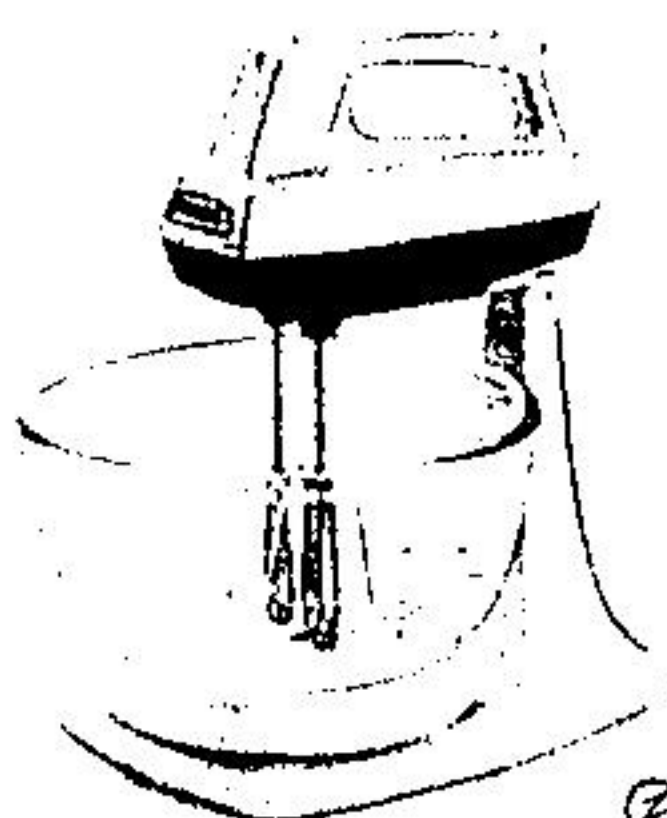

**29<sup>97</sup>** ea.

**D. "CGE" Steam/Dry Iron**  
1100 watt iron with polished aluminum sole plate, 2 yr. warranty on "Durever" cord set. Almond.

**29<sup>97</sup>** ea.

**"Proctor-Silex" Toaster**  
2-slice toaster with automatic thermostat assures perfect toasting everytime. Snap-open crumb tray. Harvest-wheat design.

**24<sup>97</sup>** ea.

**"Iona" Stand Mixer**  
5 speeds, detachable cord, automatic beater ejector, glass bowl and removable base. 24 month warranty. Almond.

**24<sup>97</sup>** ea.

**"Phillips" 10-Cup Coffee Maker**  
Automatic, with "Dial-A-Brew" taste selector, coffee-ready light, warming tray, and coffee-saving "Mini Basket".