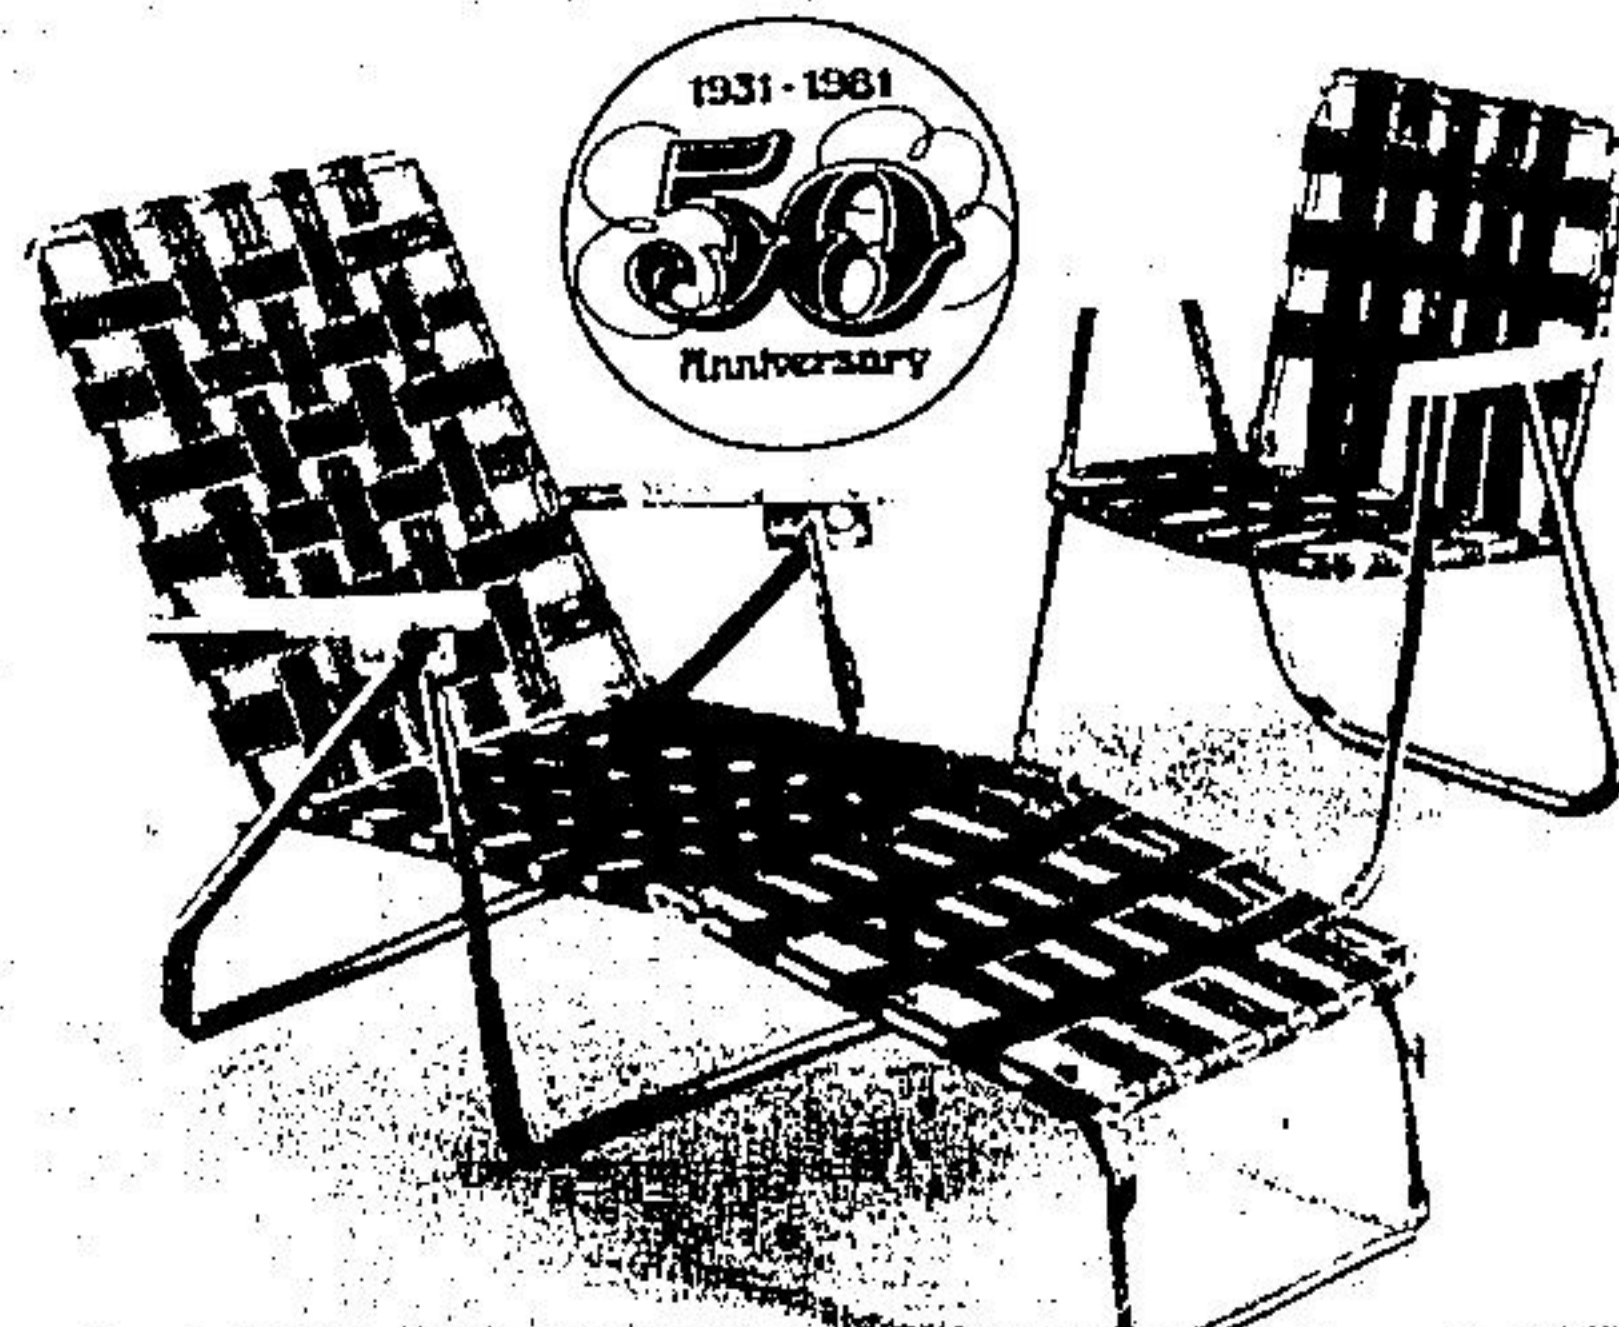

Take It Easy And Save At Zellers!

Save \$20

5-Piece "Newport" Set **99.97**^{set}

Reg. 119.97

Terrific budget-priced ensemble includes 2 adult floral pattern sling chairs, 32" white steel table, 8' manual umbrella with 2 1/2" fringe, and table cover. The set features shiny weather-resistant aluminum frames, wipe-clean vinyl covers in "Newport" pattern.

Save \$5. "Newport" Padded Chair

(Not Shown) Foam padded chair with folding aluminum frame. Vinyl cover matches "Newport" set.

24.97^{ea.}

Save \$5. "Newport" Chaise Lounge

(Not Shown) Adjustable, weather-resistant frame with thick foam mattress. Vinyl cover matches "Newport" set.

39.97^{ea.}

"Suntime" 5-Position Chaise Or Folding Patio Chair

Chaise

17.97^{ea.}

Chair

7.97^{ea.}

Laze away those quiet weekends in a comfy 5-position web chaise or folding patio chair. Both feature sturdy tubular aluminum frames, moulded plastic armrests and attractive fade-and wear-resistant webbings. Choice of bright summer colours. Zellers low prices let you rest easy!

Save \$3. 36-Position Deluxe Lounger

Reg. 15.99

Living-room comfort in your own back yard! 36-position features heat-sealed multi-colour PVC tubing, rust and white webbing and floral print. "U"-shaped padded seat and foot rest. Sturdy zinc-plated steel frame.