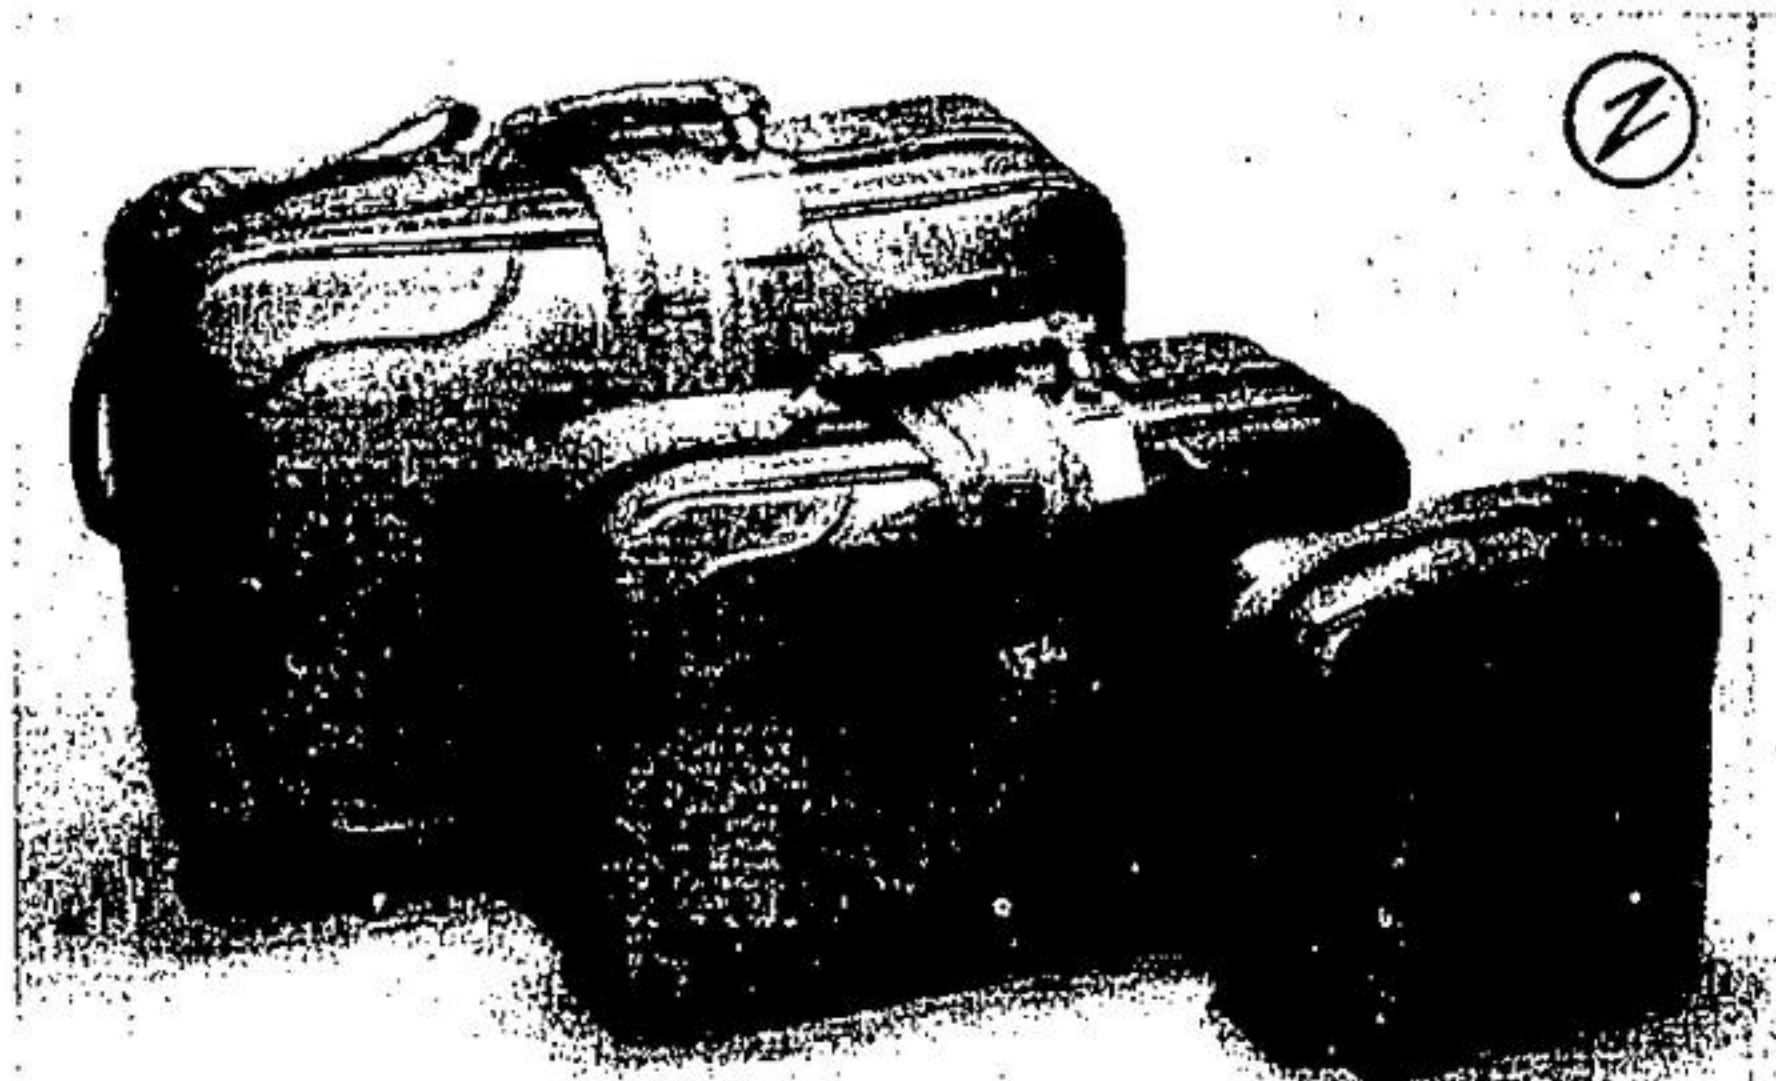

Save $15 "Jetstream" 3-pce. Softside Luggage

Luxurious, leather-look vinyl set includes app. 68 cm pullman with easy-rolling wheels and pullstrap, app. 56 cm jr. pullman and matching tote with adjustable shoulder strap. Pullmans have rugged, heavy duty steel frame, nylon zipper, inner pocket and tie-down strap. Pullmans with I.D. tag and padlock. In tan or burgundy.

Reg. 79.99

64⁹⁷ 3 pce. set

Items on this page marked with a Z may not be available in Mini Z stores. Check back page for list of our Mini Z stores.