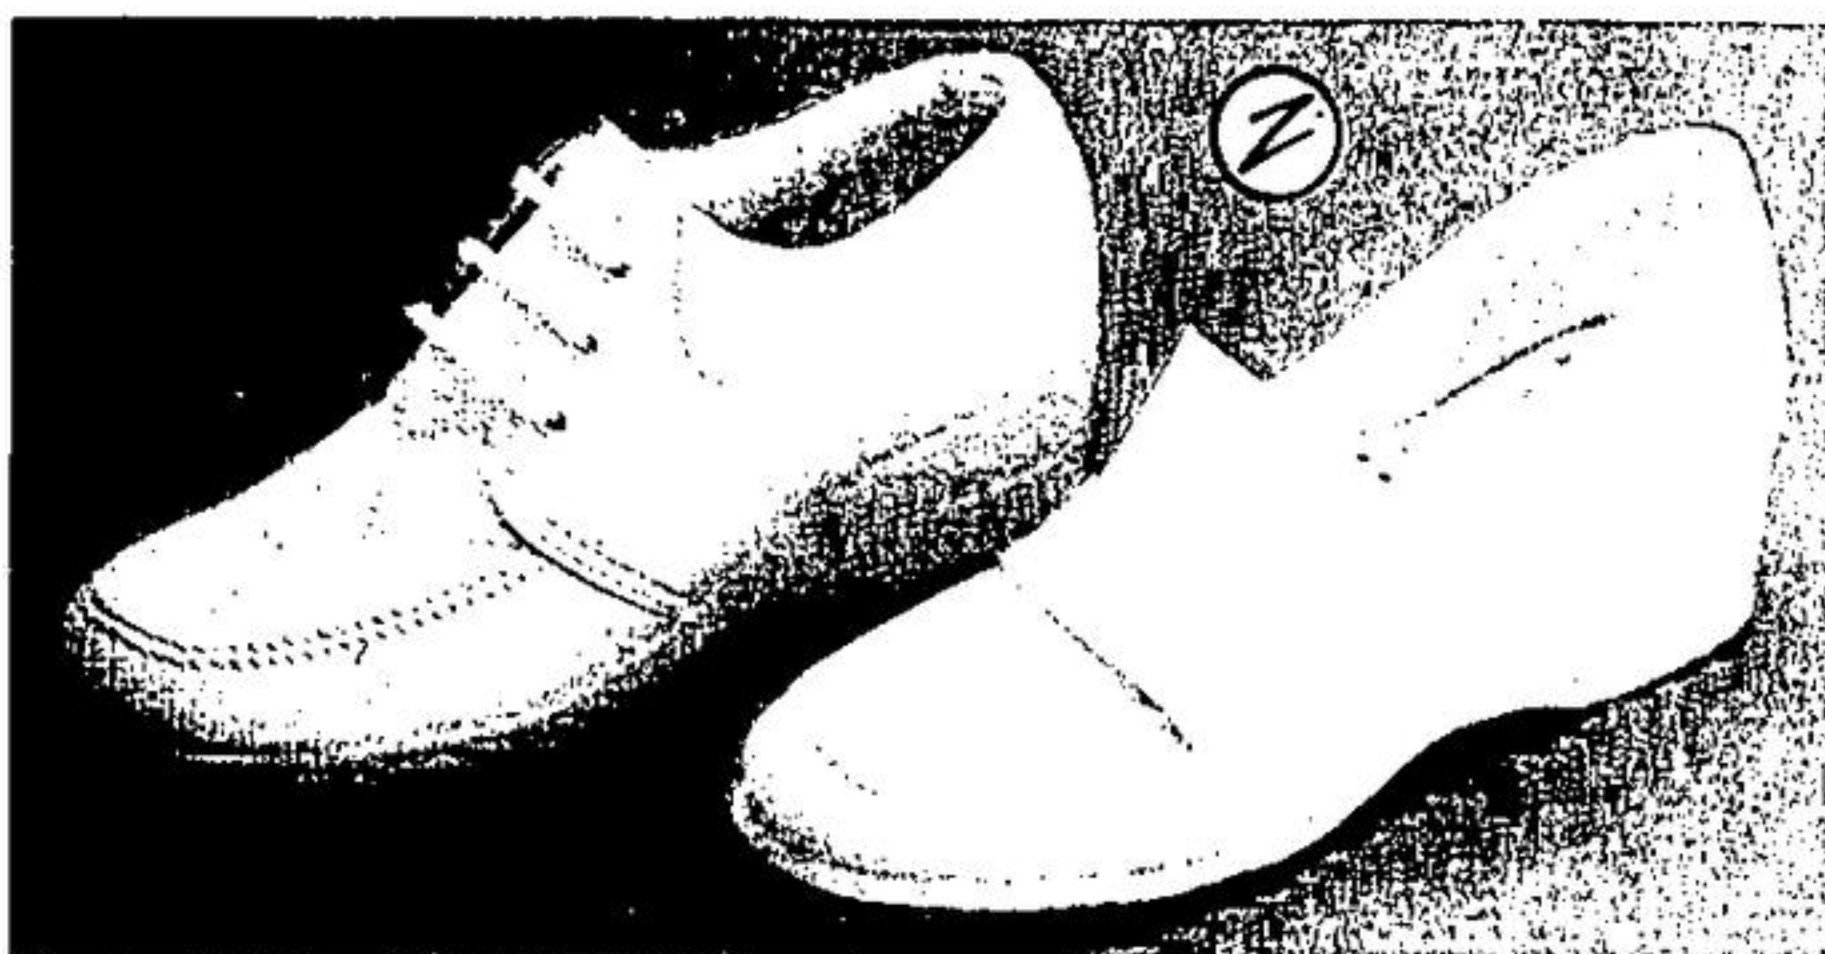

Zellers Gives the Boot to "Old Man Winter"

A. Save $25 on Men's "Greb" "Kodiak" Work Boots

Insulated 8" genuine leather boot features durable, water-proofed "Sylflex" leather uppers. Foam rubber insulation, leather lining vulcanized rubber sole and heel. Plain toe. Tan. 6-12.

Plain Toe
Reg. 79.97 **54⁹⁷** pr.

Steel Toe, Sizes 7-12 Reg. 81.97 **56.97** pr.

B. Save $9 on Men's Vinyl Work Boots

Sturdy, vinyl work boots resist cold up to 30° below zero! Rugged "Goodyear" welt construction, cushion collar, oil-resistant sole, steel toe. Black. 7½-11 full & half sizes.

Reg. 32.97 **23⁹⁷** pr.

C. Save $14 on Men's Western "Wellington" Boots

All the excitement of western styling! Canadian-made genuine oil-grained leather boots feature "Goodyear" welt construction, oil-resistant sole and heel, steel toe. Brown. 7-12.

Reg. 63.97 **49⁹⁷** pr.

Save Over 20% on Women's White Duty Shoes

D. Ladies' Quilted Oxfords

By "Tender Tootsies". 3-eyelot oxford features padded topline for foot-fitting comfort! Soft white urethane uppers, crepe-like composition sole, wedge heel. 5-10 full & half sizes.

Your Choice, D or E
Reg. $18

13⁹⁷ pr.

E. Ladies' Comfy Loafers

By "Tender Tootsies". Comfortable wedge-heel gore-front loafer with soft, white urethane uppers, crepe-like composition sole. Perforated insole and tricot lining for extra comfort. 5-10 full & half sizes.

F. "Tender Tootsies" Loafers

3-eyelot loafer accents comfort with foam cushion insole and soft nylon tricot lining! White urethane upper, crepe-like composition sole, wedge heel, perforated side and insole. 5-10 full & half sizes.

Your Choice, F or G
Reg. $17

12⁹⁷ pr.

G. Ladies' Duty Loafers

Canadian-made loafer has hidden elastic gore for better fit! White urethane upper, one-piece unit sole. Tricot lining, comfortable heel. 5-10 full & half sizes.