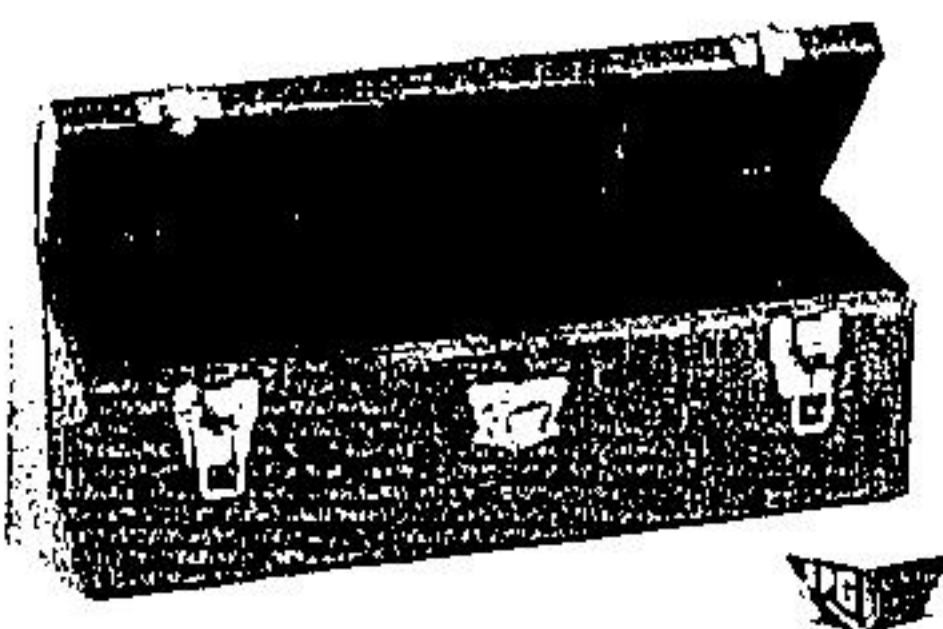

Reg. 39.99

29.97

set

Your Choice Of Tool Sets

Save \$10. "Fuller" 14-pce. Tool Set

D. Multi-purpose tool set includes slot, recess & Robertson screwdrivers, linesman, needle-nose & slip joint pliers, adjustable wrench, more! A fine gift for the home handyman... at a great Zellers price!

"Royal" 40-pce. Socket Set

Includes ratchet handle, extension, a variety of 3/8" and 1/4" drive sockets in SAE and metric sizes, metal case and more!

11.97

40-pce. set

"Formula-1" Tool Box

By "International". Rugged orange metal tool box with black tote tray. Lockable. App. 20" x 7" x 8".