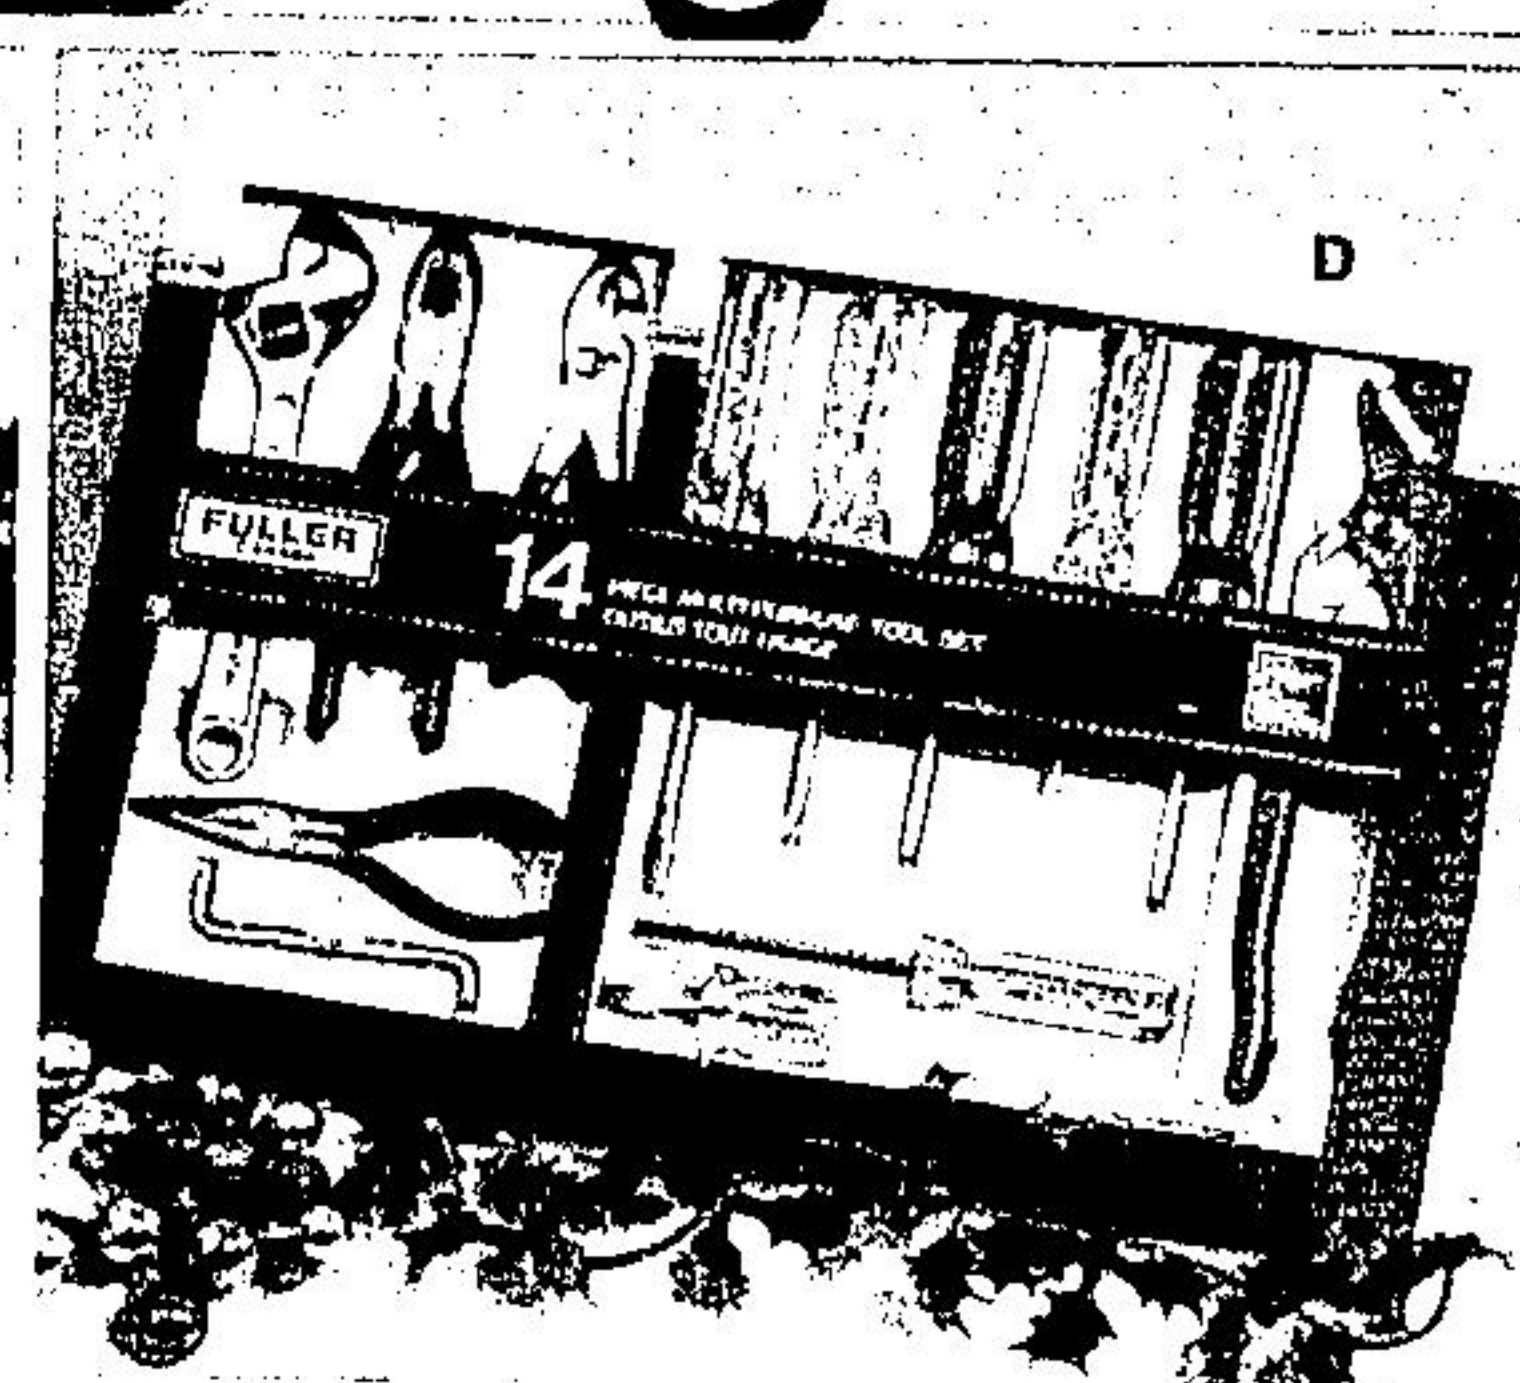

"Black & Decker" Router Or "Workwheel" Kits

Your Choice

49.97

ea.

A. "B & D" "Workwheel" kit. Handles stripping and sanding jobs in minutes! Includes power head, flap-wheel sander, bench mounting bracket and assortment of sanding attachments. All in moulded plastic box.

B. "B & D" 3/4 h.p. Router Kit. Includes router with big, convenient side handles and auto shut-off. 3-pce. bit set, straight and circular guides, 2 wrenches, manual and carry case.

Save \$10. "Royal" 118-pce. Tool Set

Reg. 39.99

29.97

set

Your Choice Of Tool Sets

Save \$10. "Fuller" 14-pce. Tool Set

D. Multi-purpose tool set includes slot, recess & Robertson screwdrivers, linesman, needle-nose & slip joint pliers, adjustable wrench, more! A fine gift for the home handyman... at a great Zellers price!

"Royal" 40-pce. Socket Set

Includes ratchet handle, extension, a variety of 3/8" and 1/4" drive sockets in SAE and metric sizes, metal case and more!

11.97

40-pce. set

"Formula-1" Tool Box

By "International". Rugged orange metal tool box with black tote tray. Lockable. App. 20" x 7" x 8".