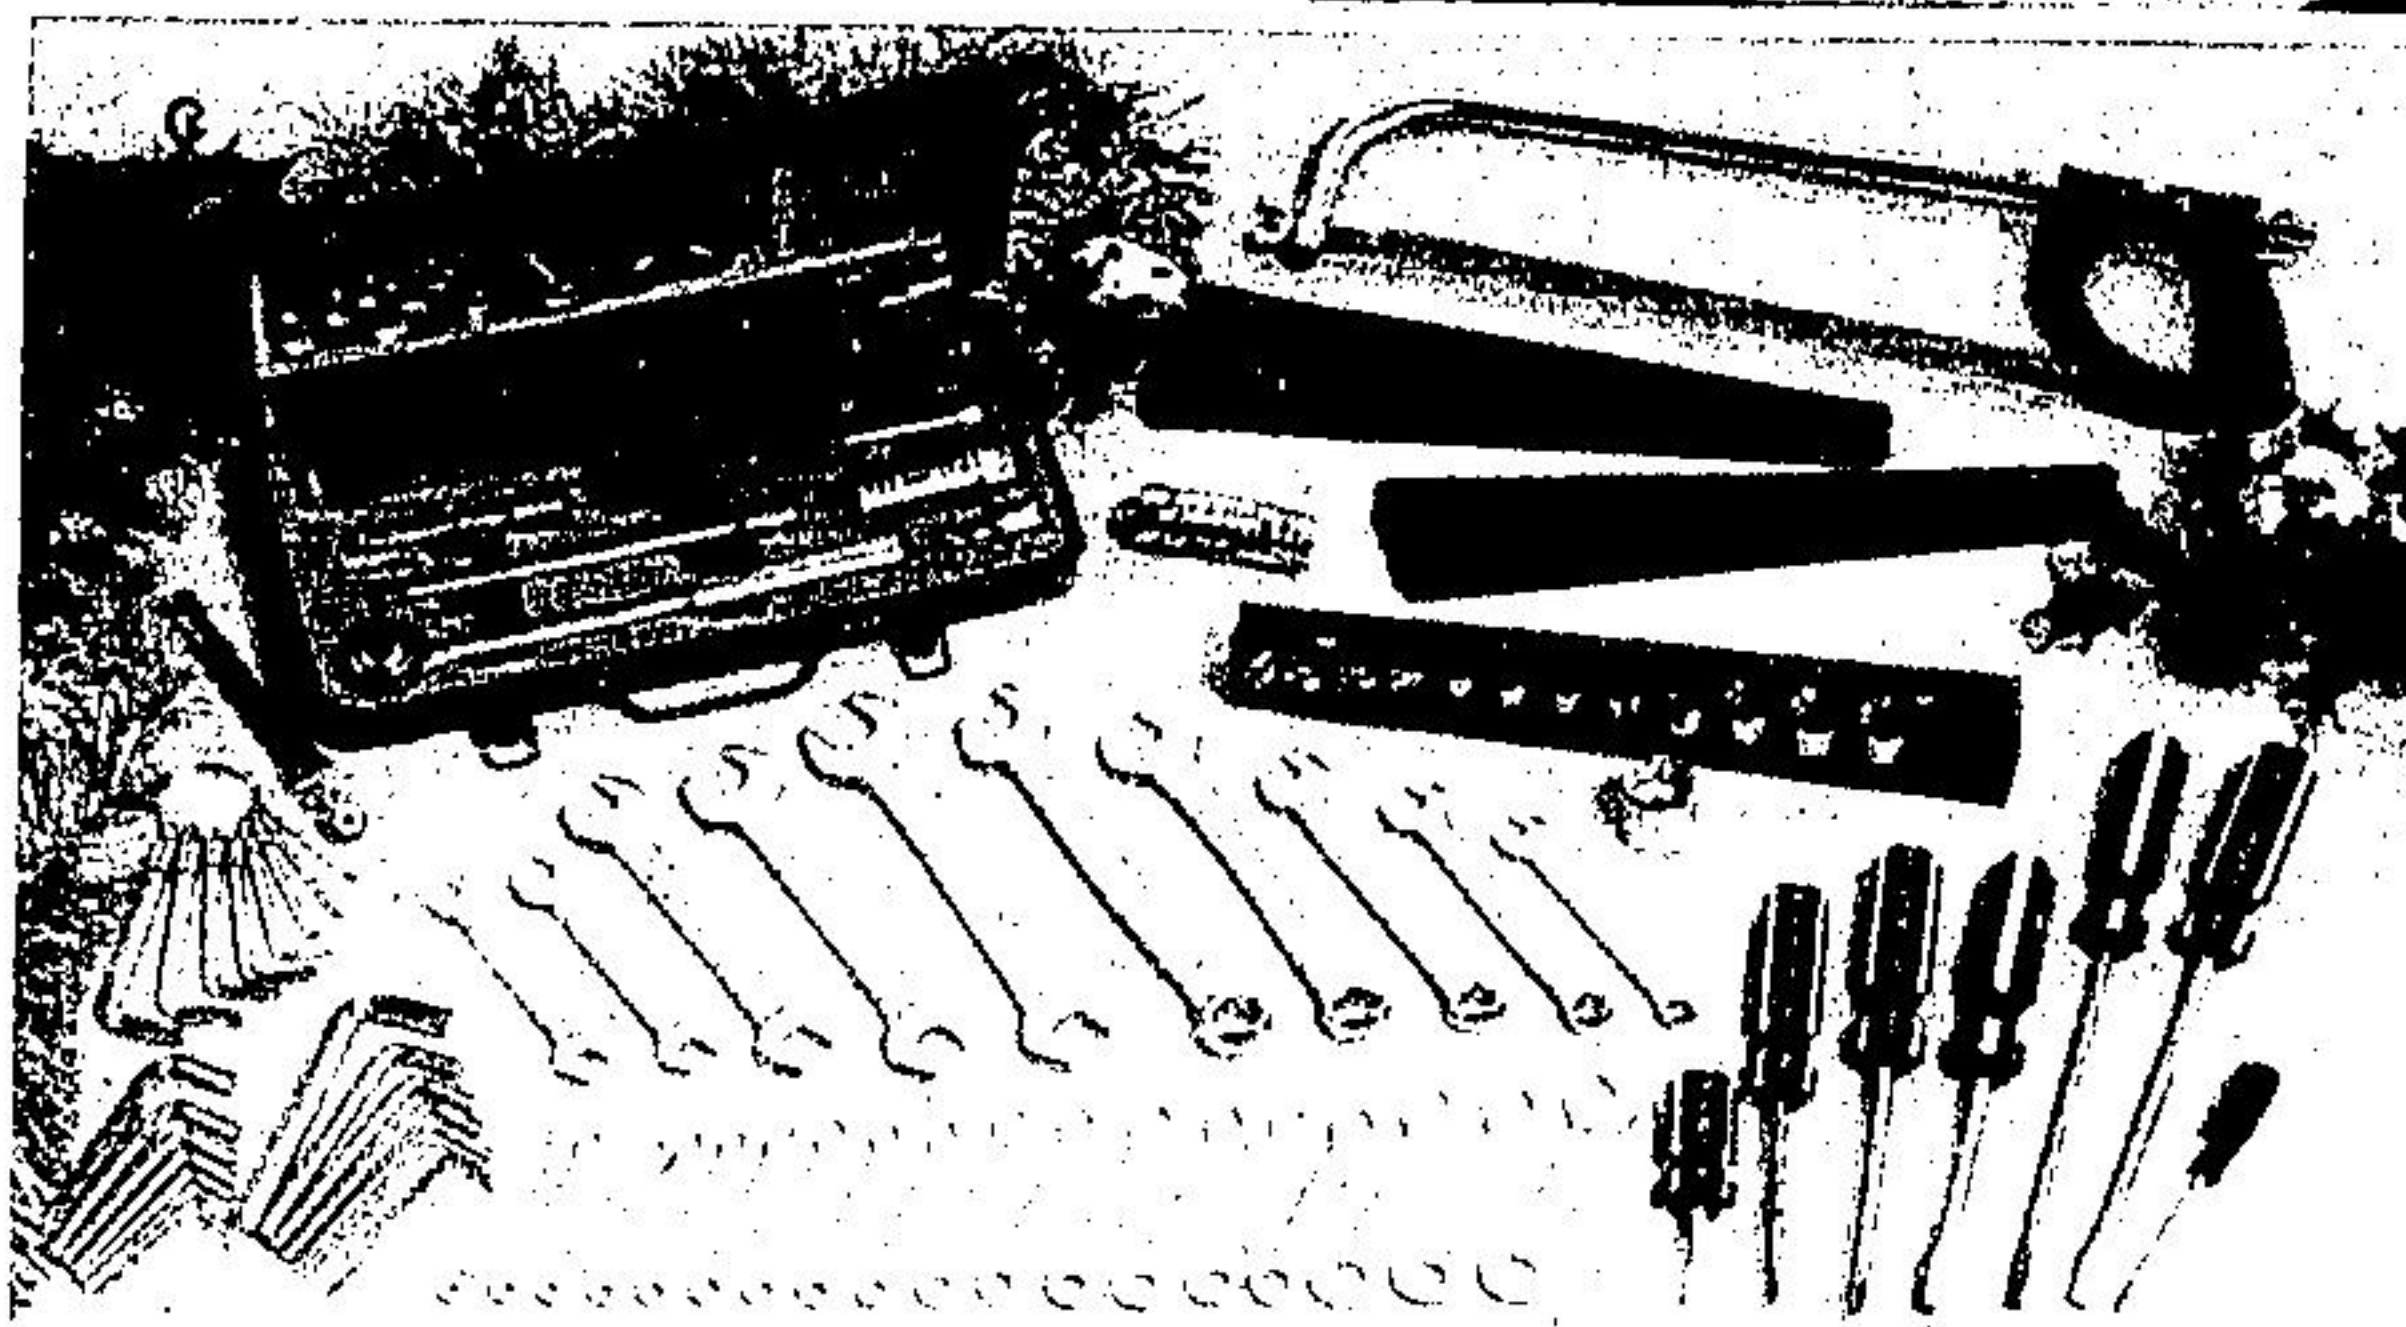

"Black & Decker" Router Or "Workwheel" Kits

Your Choice

49.97

ea.

A. "B & D" "Workwheel" kit. Handles stripping and sanding jobs in minutes! Includes power head, flap-wheel sander, bench mounting bracket and assortment of sanding attachments. All in moulded plastic box.

B. "B & D" 3/4 h.p. Router Kit. Includes router with big, convenient side handles and auto shut-off. 3-pce. bit set, straight and circular guides, 2 wrenches, manual and carry case.

Save \$10. "Royal" 118-pce. Tool Set

Reg. 39.99

29.97

set

Your Choice Of Tool Sets

Save \$10. "Fuller" 14-pce. Tool Set

D. Multi-purpose tool set includes slot, recess & Robertson screwdrivers, linesman, needle-nose & slip joint pliers, adjustable wrench, more! A fine gift for the home handyman... at a great Zellers price!

"Royal" 40-pce. Socket Set

Includes ratchet handle, extension, a variety of 3/8" and 1/4" drive sockets in SAE and metric sizes, metal case and more!

11.97

40-pce. set

"Formula-1" Tool Box

By "International". Rugged orange metal tool box with black tote tray. Lockable. App. 20" x 7" x 8".