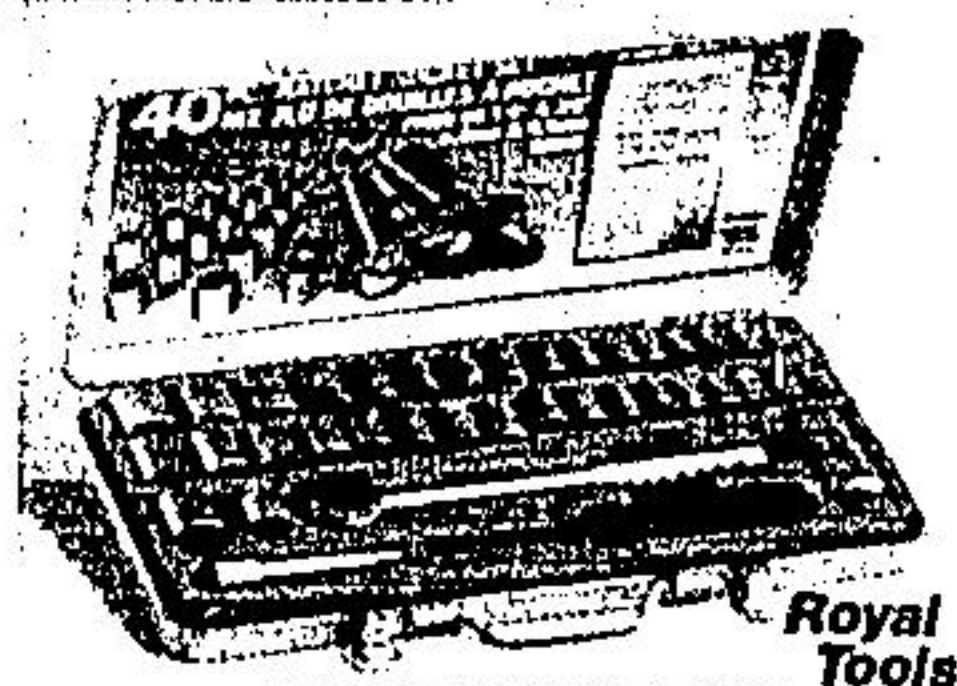

Reg. 39.99

29.97

set

Your Choice Of Tool Sets

Save \$10. "Fuller" 14-pce. Tool Set

D. Multi-purpose tool set includes slot, recess & Robertson screwdrivers, linesman, needle-nose & slip joint pliers, adjustable wrench, more! A fine gift for the home handyman... at a great Zellers price!