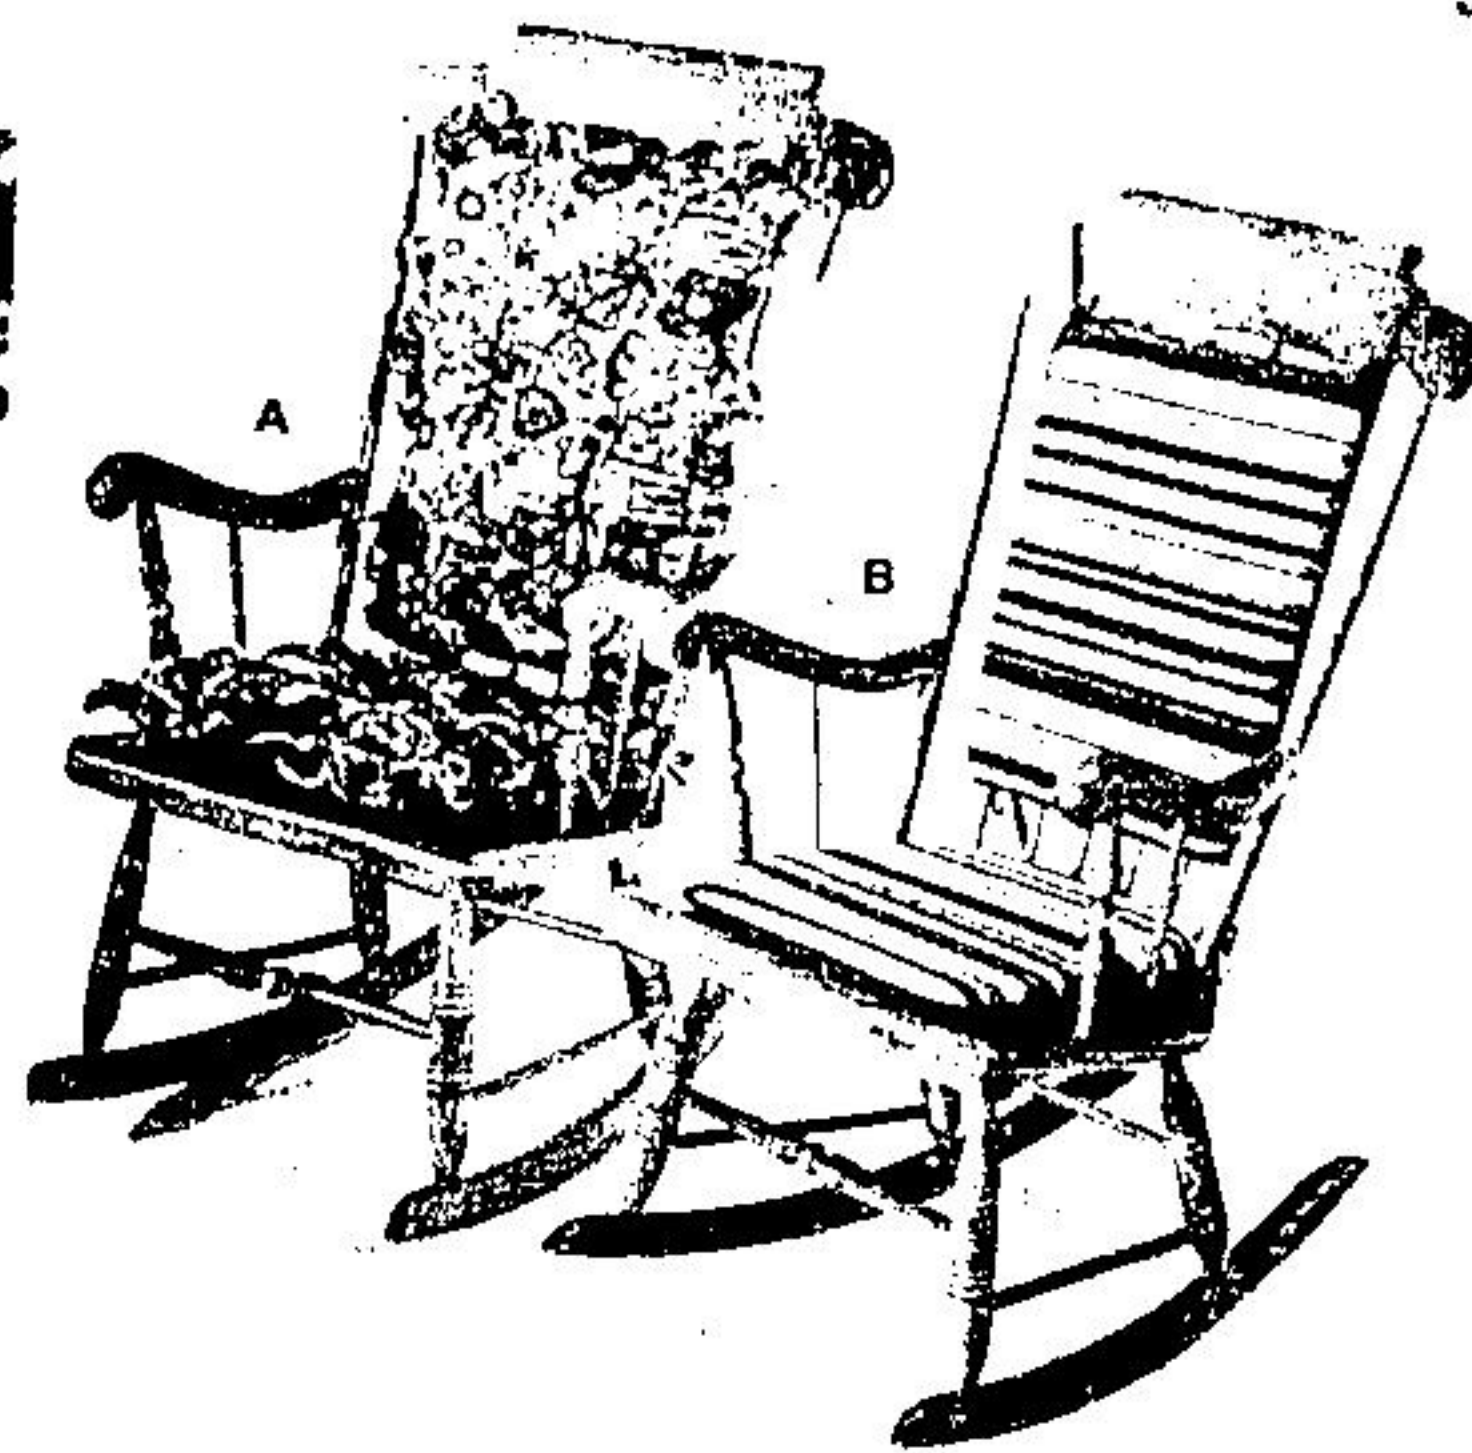

A. "Maritime" Rocker Set

12.97^{set}

King size tufted rocker cover set in colonial print cotton with ruffled trim. Shredded foam fill. Seat app. 17" x 16" x 3"; back app. 18" x 21-1/2" x 3". Brown, blue, red.

B. "Fjord" Rocker Set

10.97^{set}

Reversible set with homespun-look striped nylon top, solid shade cotton back. Polyurethane fill. Seat app. 17" x 16-1/2" x 2"; back app. 19-1/2" x 15-1/2" x 1-1/4". Natural or brown.