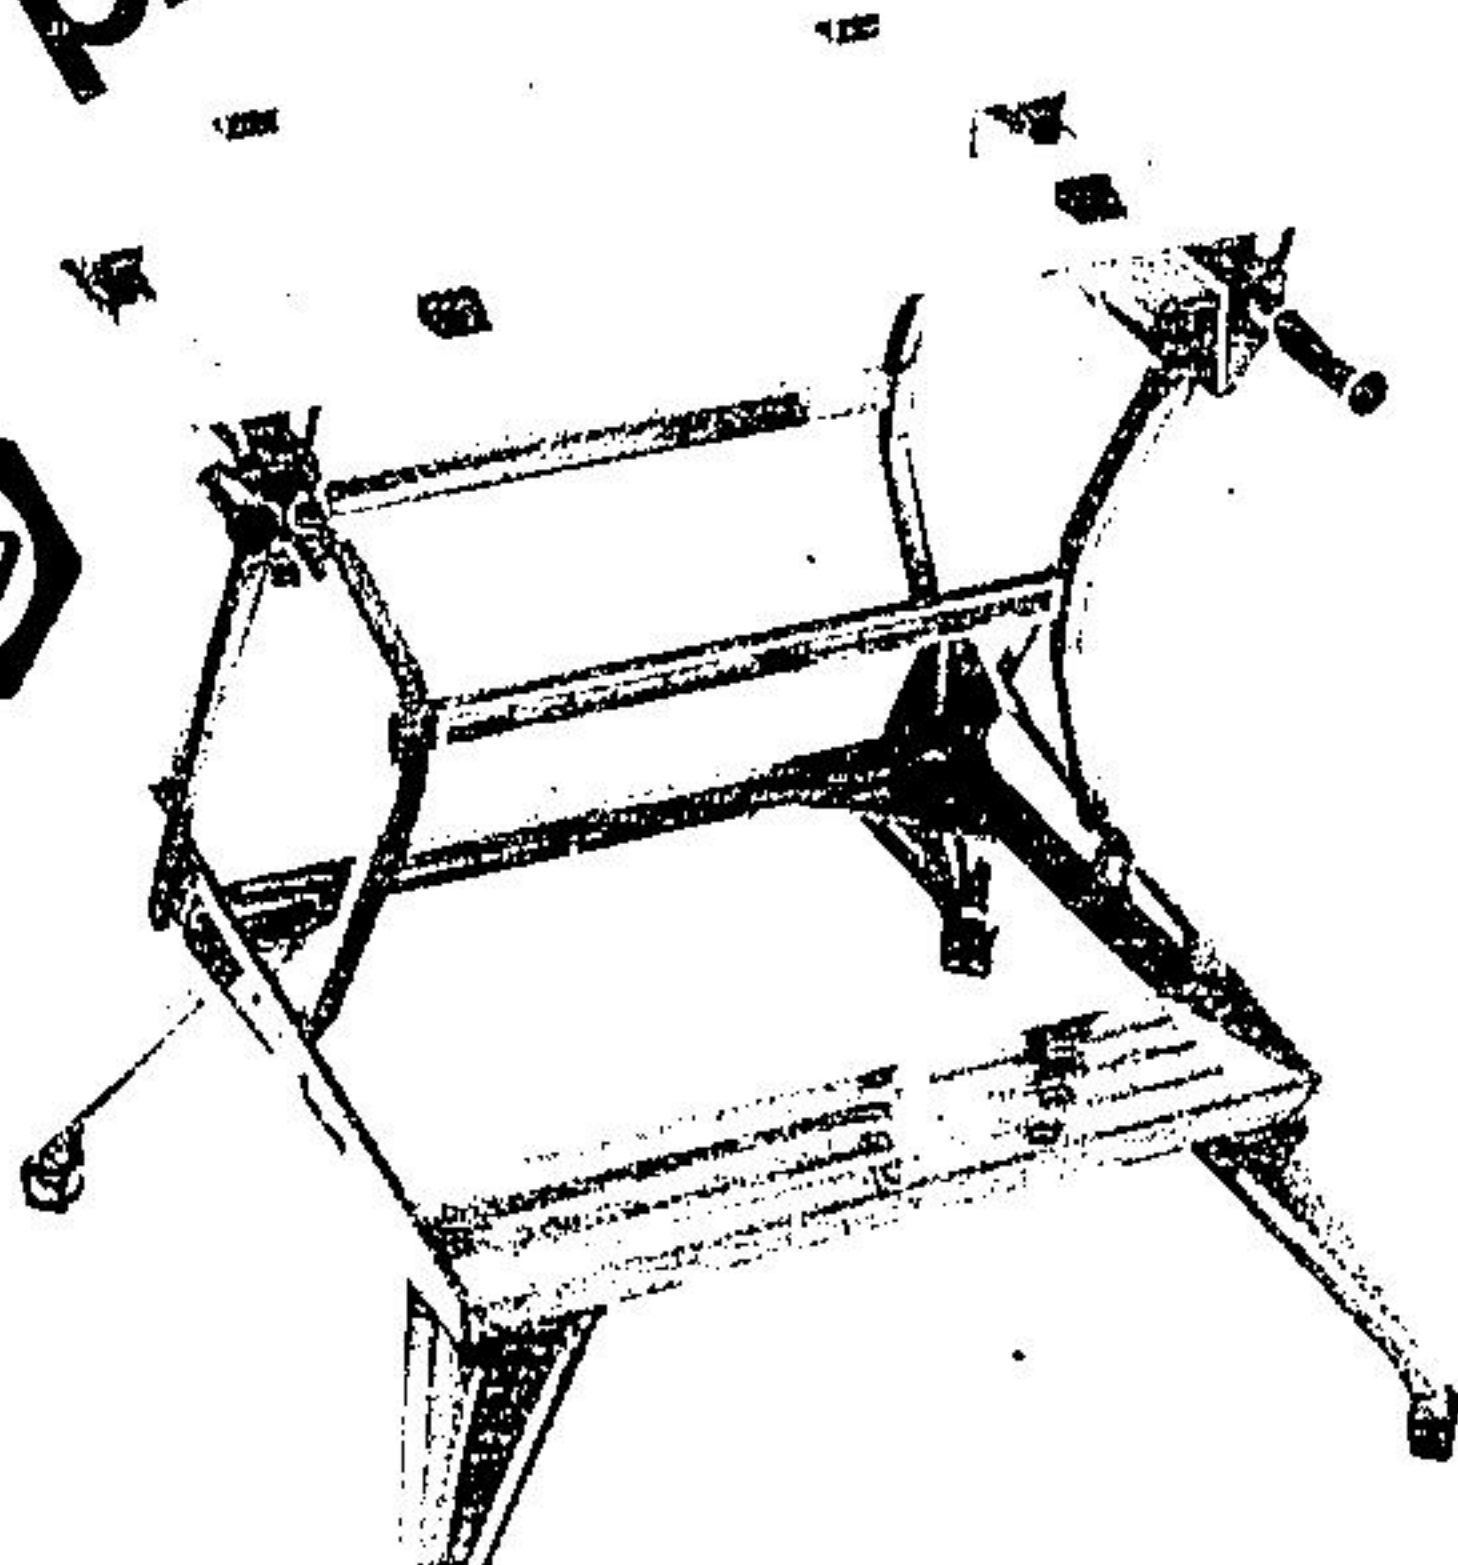

Zellers
GOOD NEWS 1980
 great gifts - low prices

"Black & Decker"
 Deluxe "Workmate" —
 A Workroom Helper

59⁸⁹
 ea.

It's a dual-height folding portable work centre, giant vise and saw-horse in one! Maximum vise opening of 5 1/4" or 12" with pegs. Folds to app. 29" W x 29 1/2" H x 7 1/2" D. The perfect gift for the do-it-yourselfer!

"Black & Decker" "Gripmate"

Pack of 2. Each rotates 360°, adjusts to 3/4". Maximum clamping force of 100 lbs.

11.97 pr.

Great "Black & Decker" Gifts

"Black & Decker" "Guldemate"

Vertical or horizontal drill press handles angular drilling from 0° to 90° in 5° increments.

11.97 ea.

A. "Black & Decker"
 "Workhorse"

Versatile system, puts most jobs within easy reach! Includes 2 rugged, easy-to-assemble steel brackets. Holds up to 500 lbs. Lumber not included.

B. "Black & Decker"
 Table-Top
 "Workmate"

All-purpose work centre fits on table top for use in compact areas! 19" long vise jaws open to 5" or 12" with pegs. Non-slip feet. Idea for apartment use!

Your Choice, A or B

21⁹⁷
 ea.

"Black & Decker" "Mitremate"