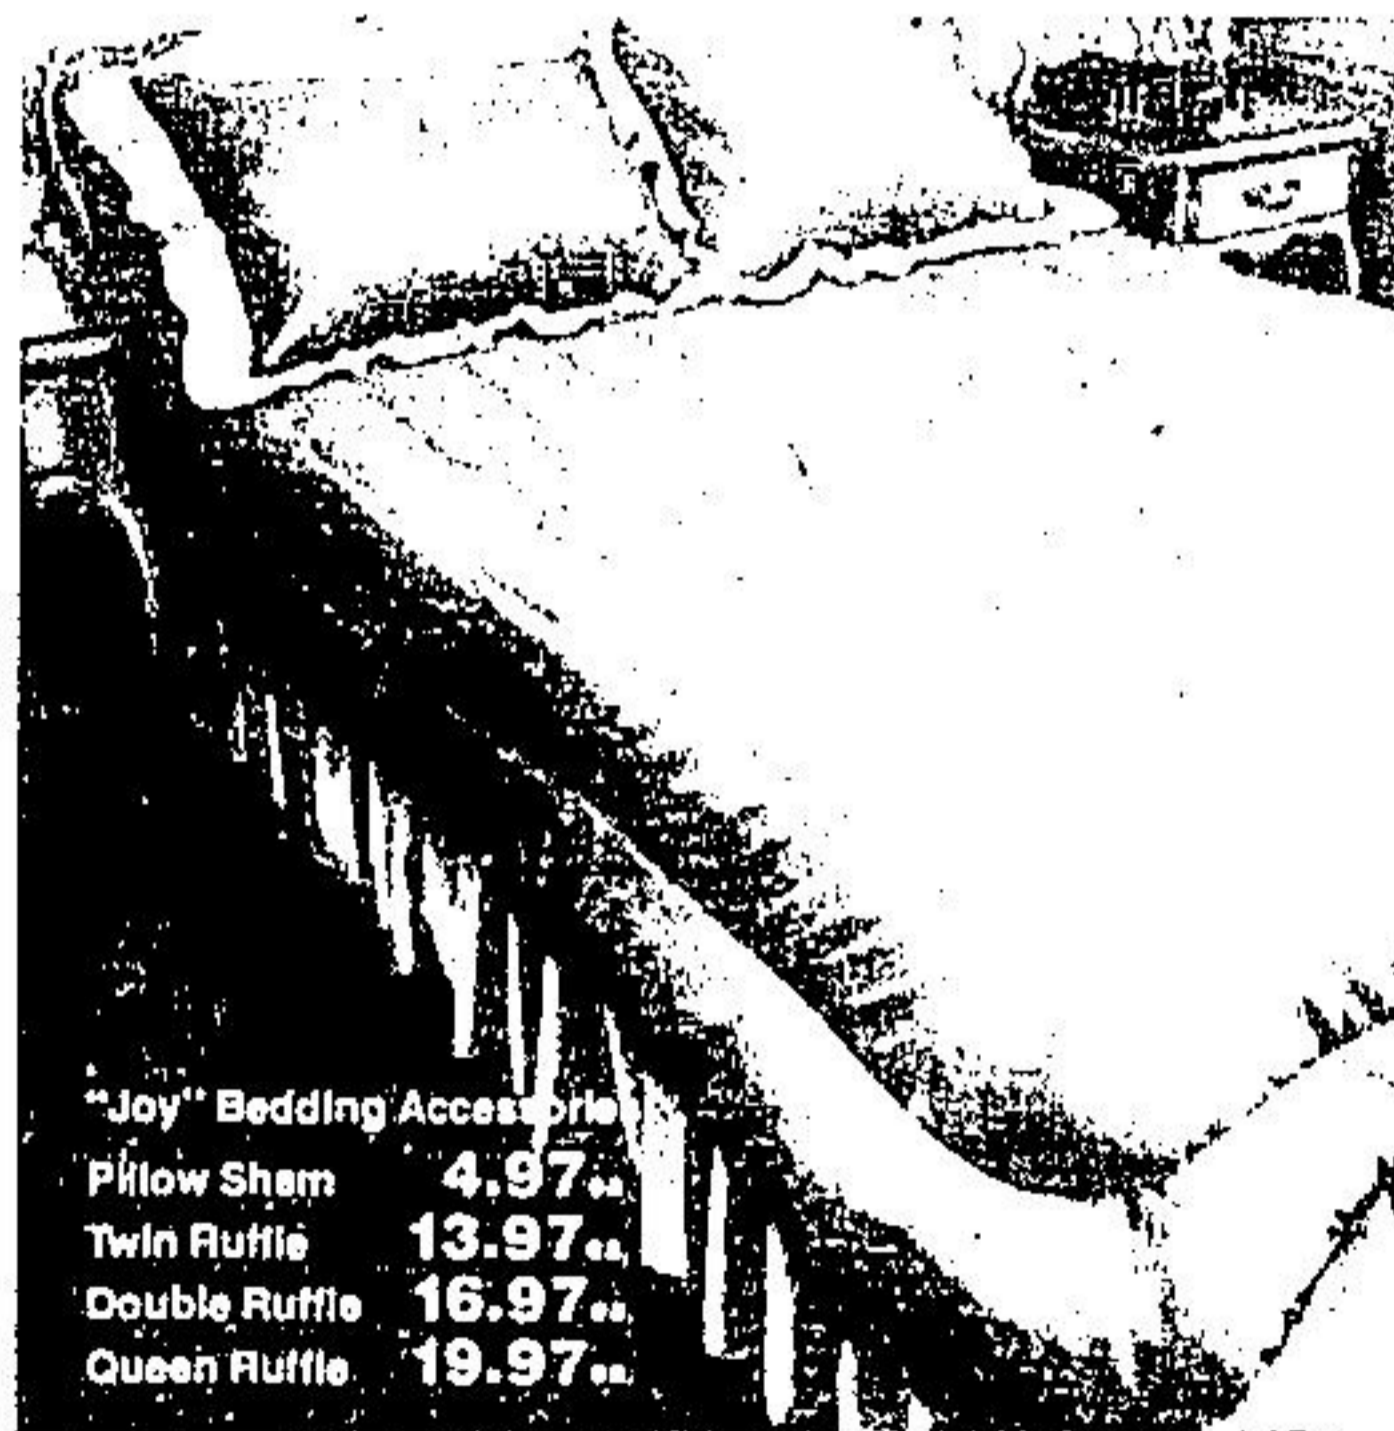

CANADIAN-MADE "TRUPREST II" SHEETS AND PILLOW SLIPS OF POLYESTER/COTTON ARE GUARANTEED NO-IRON FOR LIFE OR REPLACED FREE! Each set includes one flat and one fitted sheet, plus 2 pillow slips in double and queen sets, 1 in twin set. Lively patterns and colours. A room-brightening gift!

Texmade

Save 20% and 29%. "Cuddly Sac" or "Kozy Kuddler"

Wear the classic patchwork "Cuddly Sac" as an app. 35" x 70" garment, or open it to an app. 70" x 70" comforter. Polyester/cotton with polyester fill. Solid or plaid "Kozy Kuddler" body wrap opens to an app. 64" x 70" acrylic/wool/nylon blanket! All machine-washable.

Kozy Kuddler
Reg. 27.99

19.97 ea.

Cuddly Sac
Reg. 34.99

27.97 ea.

"Joy" Bedding Accessories

Pillow Sham **4.97**..
Twin Ruffle **13.97**..
Double Ruffle **16.97**..
Queen Ruffle **19.97**..

Save 1.50 to \$7. "Joy" Bedding Co-Ordinates