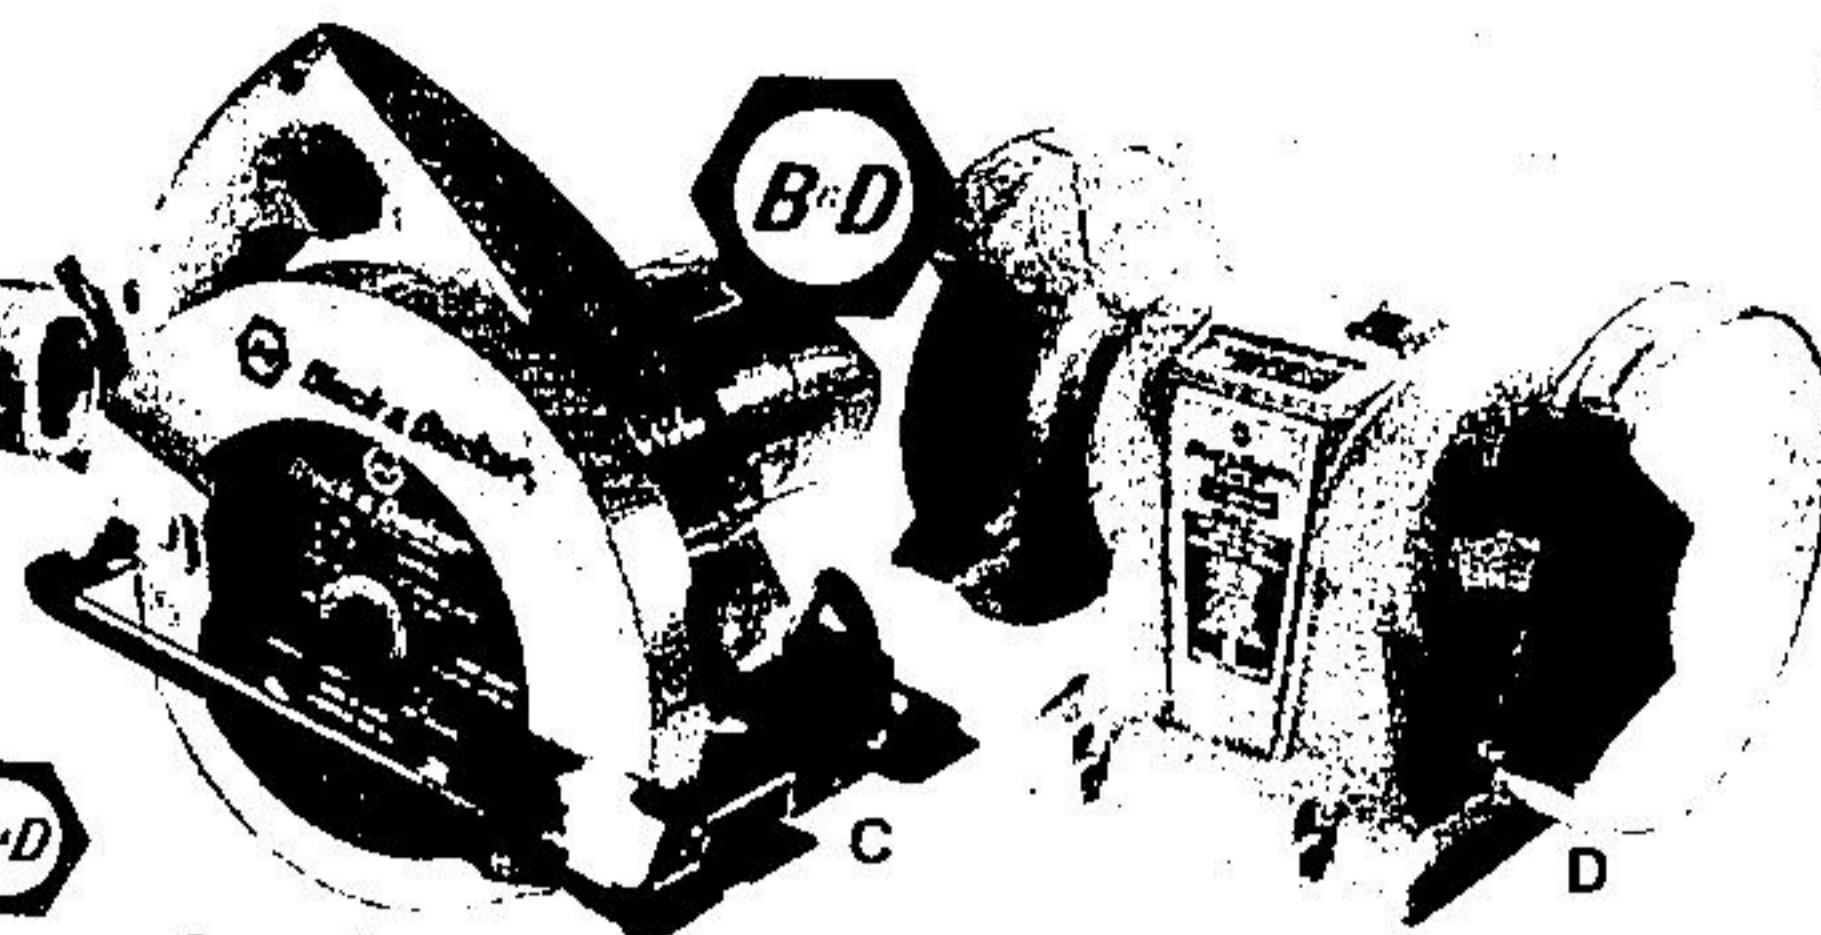

**"Black & Decker"
"Dustbuster" Vacuum**

Lightweight, time-saving cordless vacuum recharges in its own storage unit! The little vacuum that does big cleaning jobs — now at this great low price!

31⁹⁷
ea.

**Royal
Tools**

Specially Priced For The Home Handyman!

**A. "B & D"
Variable-Speed Drill**

Versatile 3/8" drill with reversing switch for backing out screws or jammed drill bits. Double insulated. Includes detachable cord. 0-1200 R.P.M. (Stand Not Included)