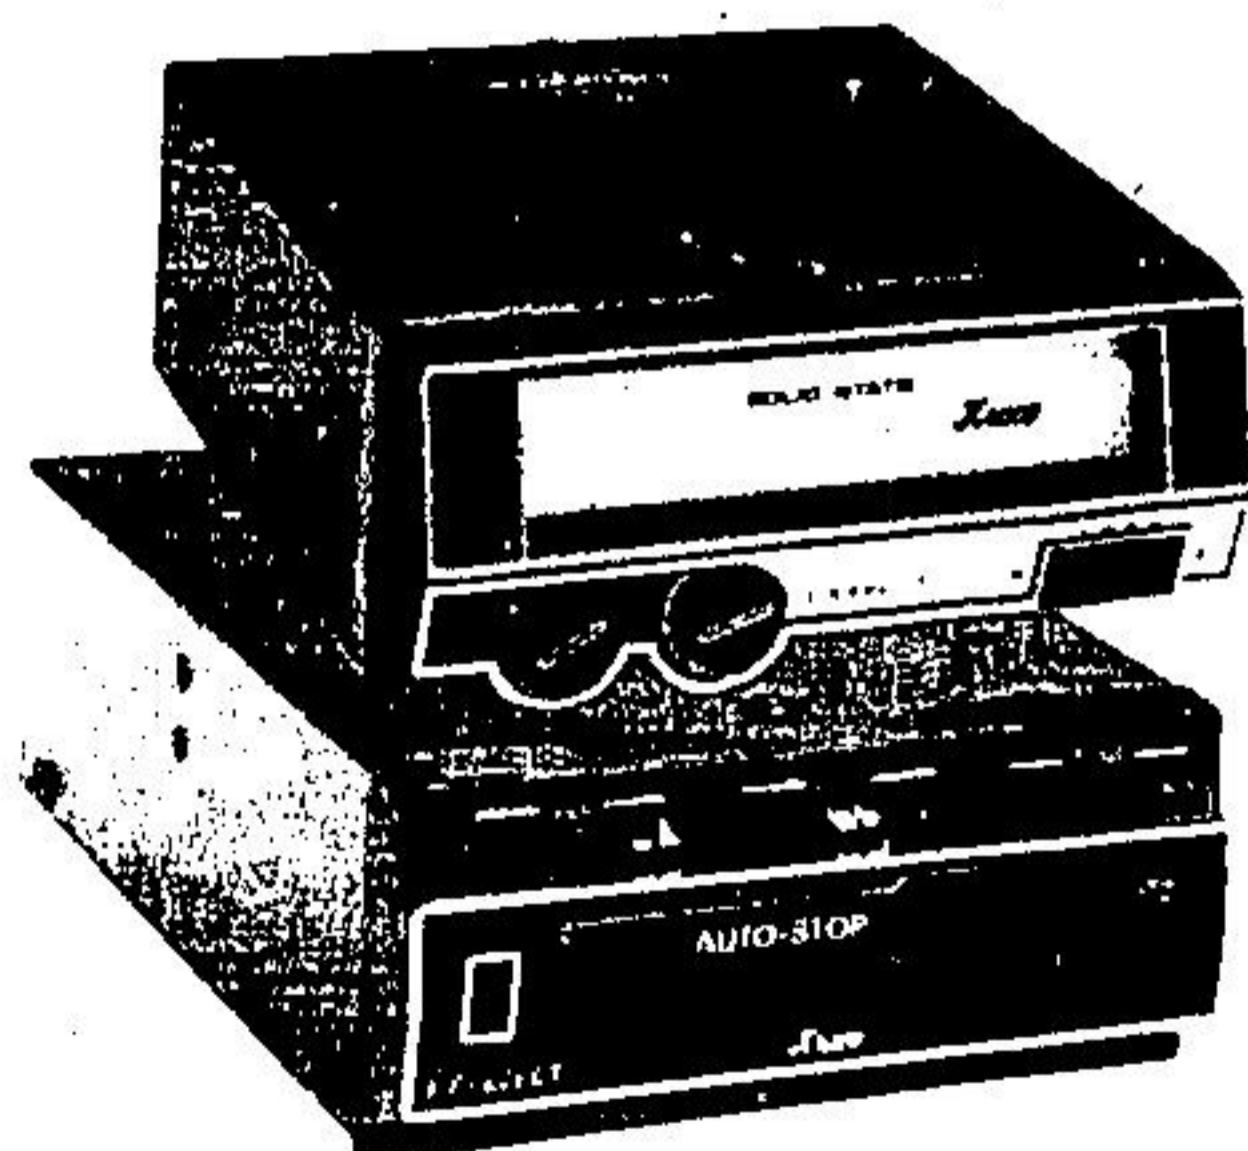

4⁴⁷
ea.

"Kraco" — Sound Ideas In Car Stereo

**Save \$10. 8-Track
Cartridge Player**

Compact "Kraco" stereo 8-track player, with channel selector, fits easily under dash. Individual channel volume controls. Hardware and instructions included.

Reg. 49.95 **39⁹⁵**
ea.

**Save \$10. Stereo
Cassette Player**

Super mini "Kraco" cassette player with auto stop, fast forward, eject. Indicator lamp. Installs easily under dash. Enjoy your favorite music wherever you go!