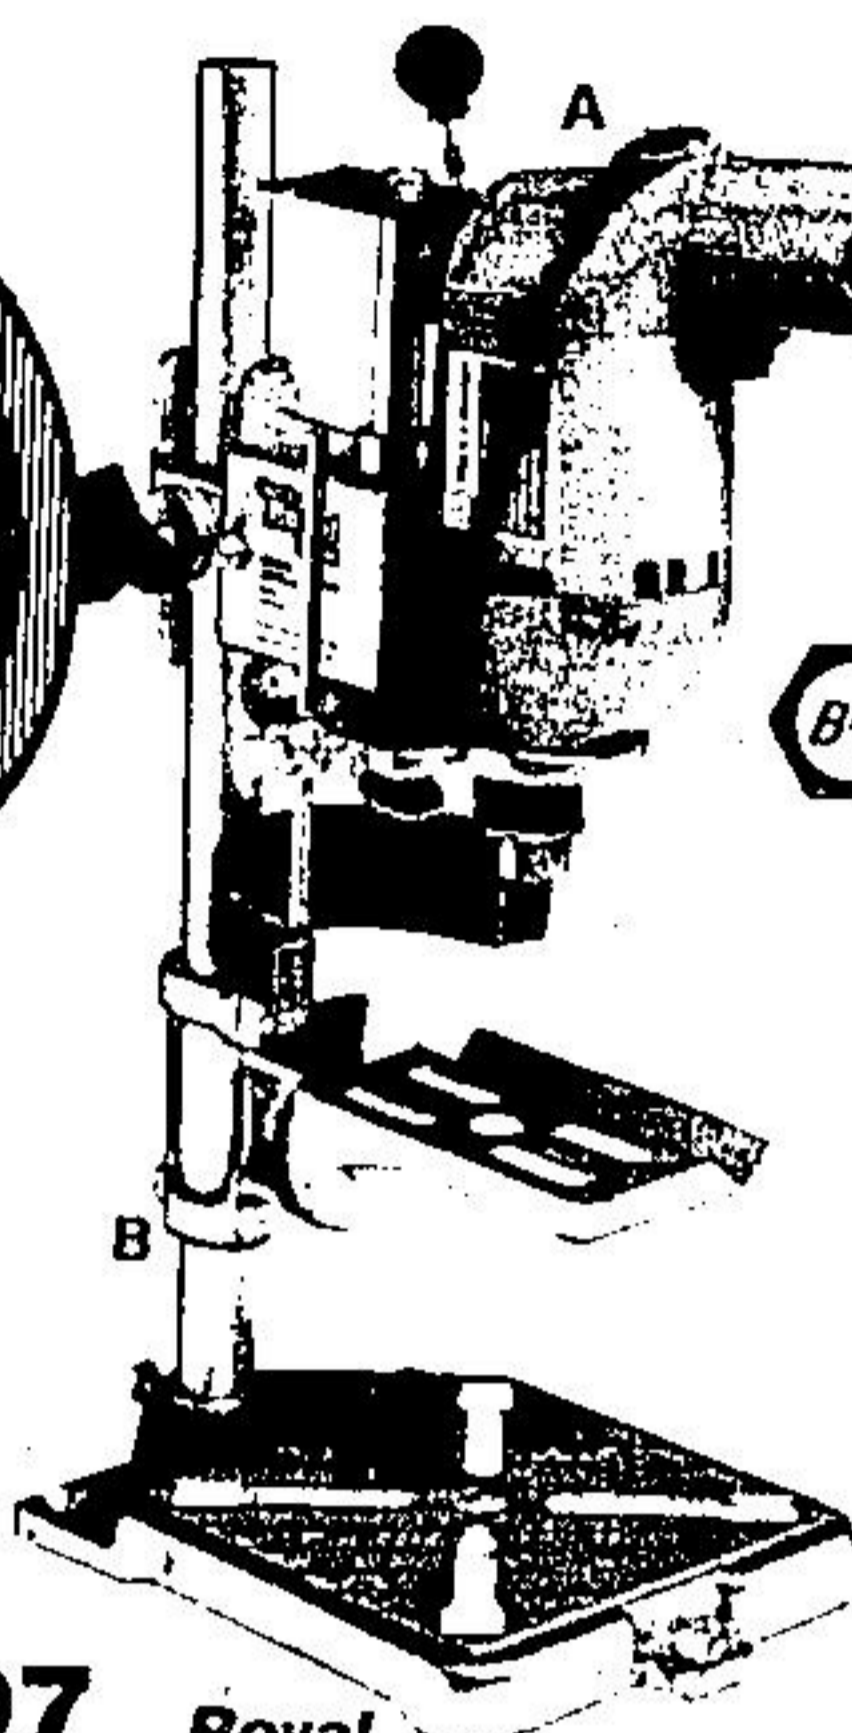

**Royal
Tools**

Specially Priced For The Home Handyman!

**A. "B & D"
Variable-Speed Drill**

Versatile 3/8" drill with reversing switch for backing out screws or jammed drill bits. Double insulated. Includes detachable cord. 0-1200 R.P.M. (Stand Not Included)