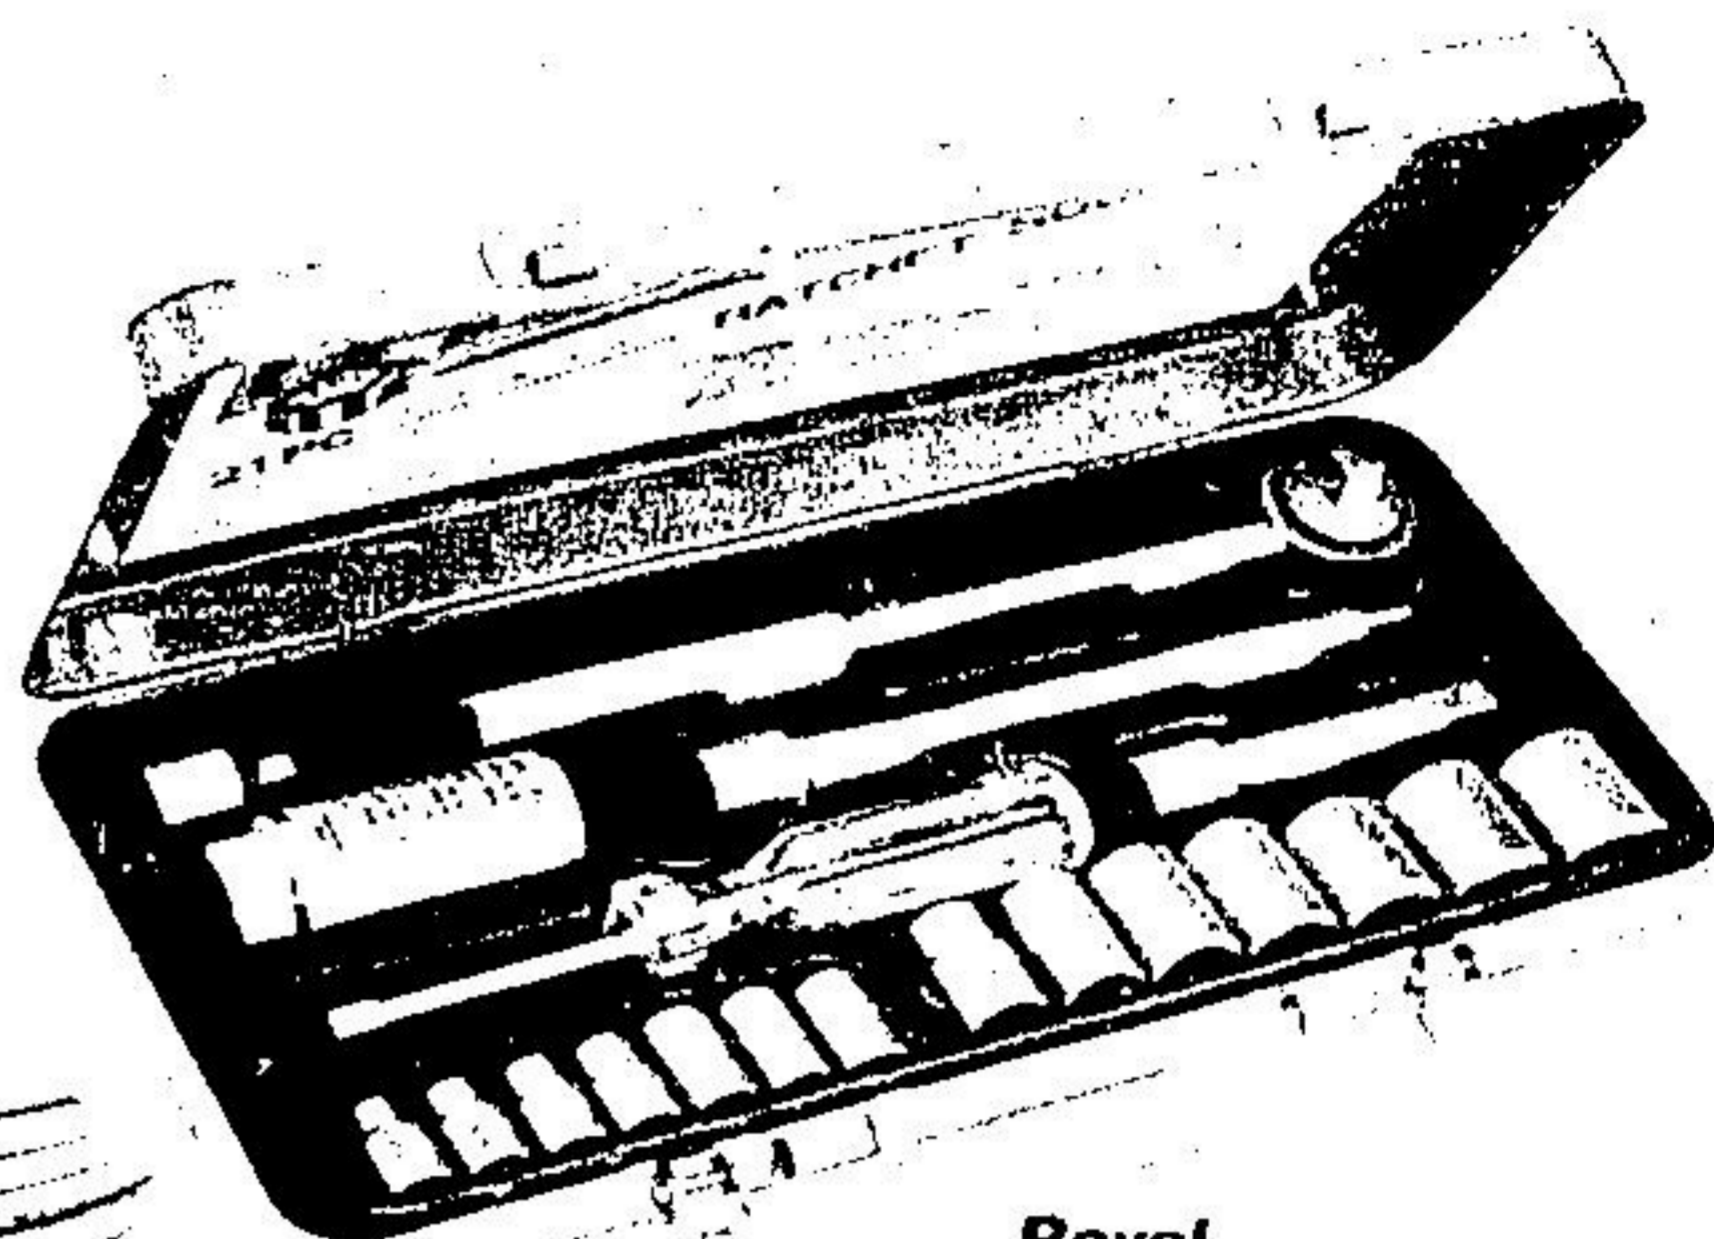

"Fuller" 11-Piece Screwdriver Set

Set includes slotted, recessed, Robertson blades, scratch awl, etc. Fits all your home workshop needs!

8⁹⁷
set

"Fuller" 7-Piece Screwdriver Set

Slotted, Phillips, Robertson blades, scratch awl and more for all those home repair jobs! Famous "Fuller" quality!

4⁹⁷
set

FULLER
CANADA

FULLER

7
PIECE
SCREWDRIVER SET
7
PIÈCES
ENSEMBLE DE TOURNEVIS

**Royal
Tools**

"Royal" 21-Piece Socket Sets

Versatile sets include ratchet handle, extension, nut drive handle and a variety of 3/8" and 1/4" drive sockets in your choice of SAE or metric sizes. Metal case included.

7⁹⁷
set

Extension Cord

18 gauge, weatherproof extension cord with 3 conductors. 30 metres.

Perfect Accessories for your "Mr. Fix-It"

A. "Fuller" 2-Pce. Wrench Set

Set includes one 6" and one 10" pipe wrench. Each have drop-forged steel jaws for greater gripping action!