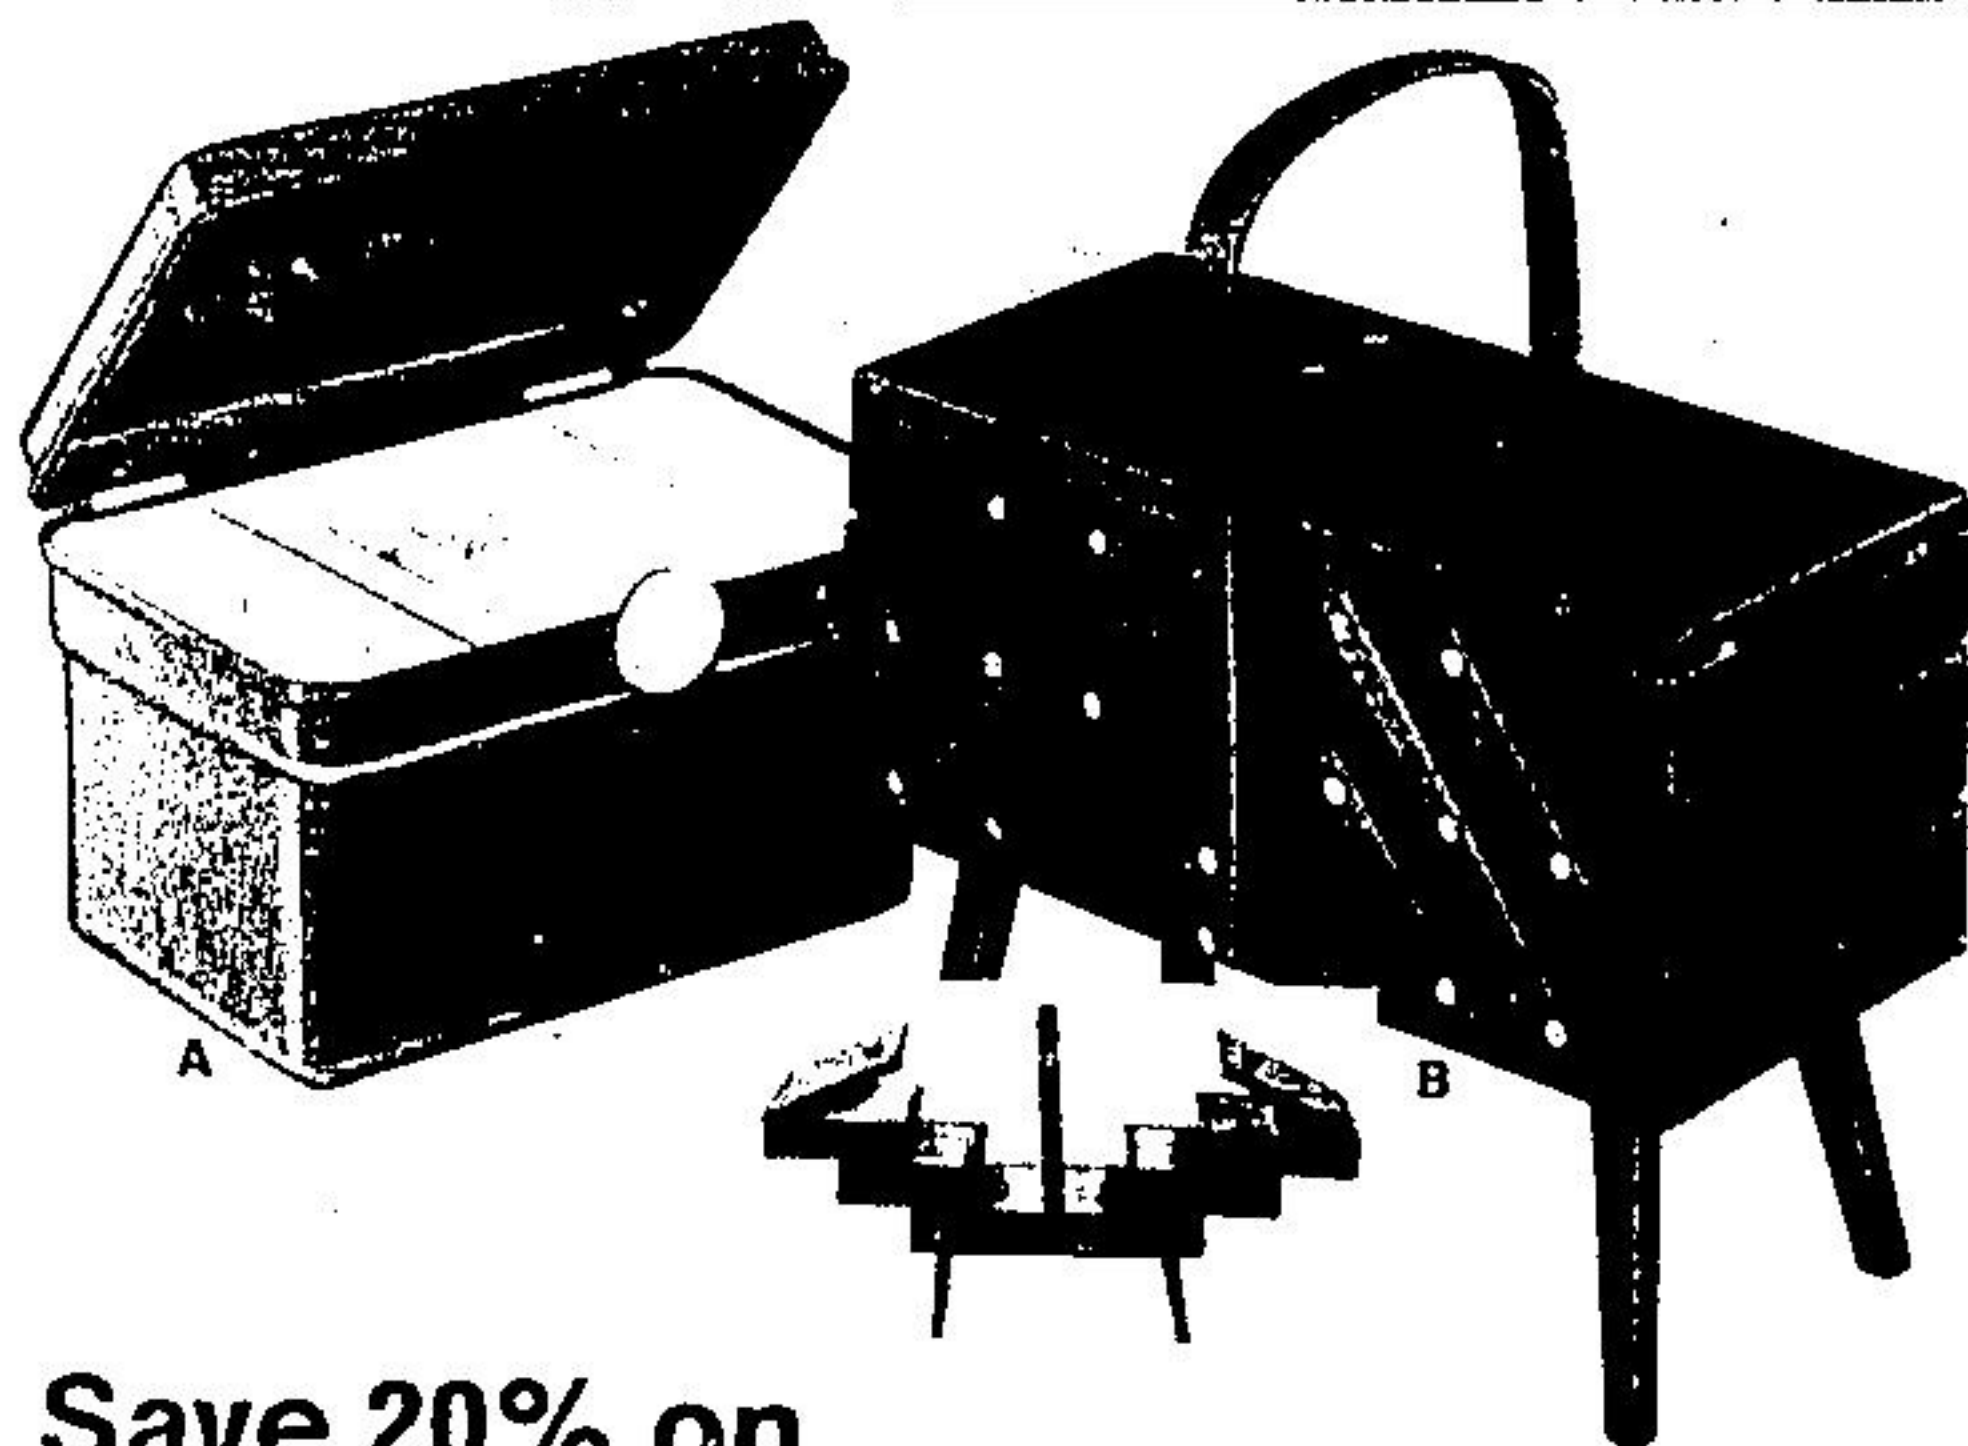

Reg. 69.99

59⁹⁷
3-pce.
set

1/2 Price Attache Case

By "Jetstream". Leather-like vinyl. Easy-touch handle, two combination locks, suede-like interior and expandable interior pocket. 17-1/2" x 12-3/4" x 3-1/2". Tan.

Your Choice **9⁹⁷**
ea.

Fashion Totes 25% Off Entire Stock

Styles by "Dina", "Artel" and "Jetstream". Assortment will vary in each store.

Save 20% on Handy Sewing Chests

A. Plastic Sewing Chest has handy removable trays and adjustable partitions. Portable, lightweight and sturdy! Available in fashion colours. App. 13" x 8" x 7-1/2".