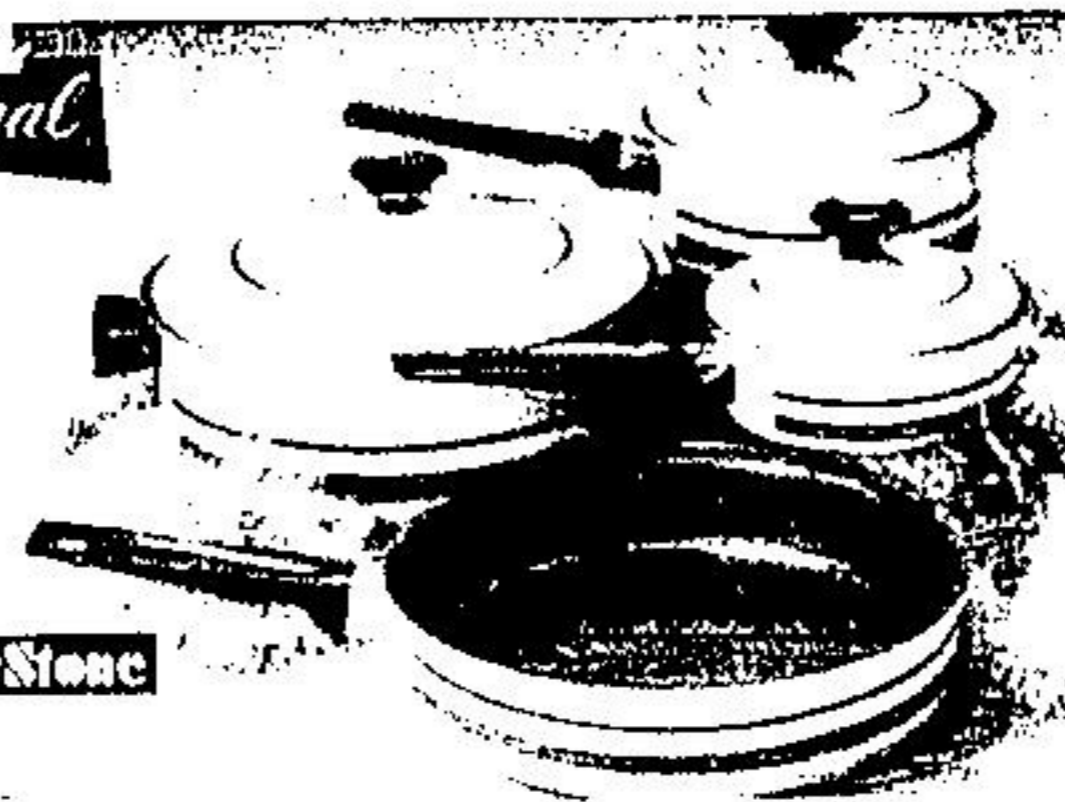

"Pyrex" Domed Roaster

"Corning" "Pyrex" 2 L roaster with domed cover. Easy to clean, dishwasher and microwave safe.

Reg. 15.99

pyrex

10⁹⁷ ea.

Save \$10 on 7-pce. "Silverstone" Cookware

By "Regal", 7-pce. cookware set includes 1 and 2 qt. covered saucepans, 5 qt. covered Dutch oven, 10 1/2" open fry pan. Premium non-stick "Silverstone" interiors. VOGUE set with polished aluminum exterior. *DuPont Approved Finish

Vogue
Reg. 39.99

29⁹⁷ set

Save \$15 on 7-pce. "Silverstone" Cookware in Attractive Sahara Patterns

By "Regal", 7-pce. cookware set includes 1 and 2 qt. covered saucepans, 5 qt. covered Dutch oven, 10 1/2" open fry pan. Premium non-stick "Silverstone" interiors SAHARA set of porcelain-clad heavy-duty aluminum in almond colour with brown stripe. *DuPont Approved Finish