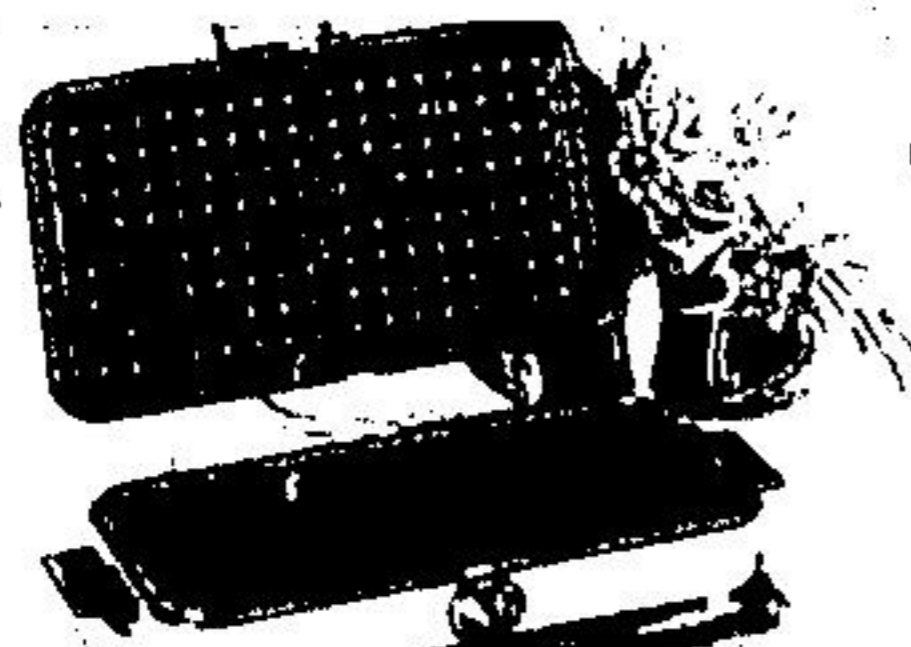

Vogue
Reg. 39.99

29⁹⁷ set

Save \$15 on 7-pce. "Silverstone" Cookware in Attractive Sahara Patterns

By "Regal", 7-pce. cookware set includes 1 and 2 qt. covered saucepans, 5 qt. covered Dutch oven, 10 1/2" open fry pan. Premium non-stick "Silverstone" interiors SAHARA set of porcelain-clad heavy-duty aluminum in almond colour with brown stripe. *DuPont Approved Finish

Sahara
Reg. 59.99

44⁹⁷ set

"Toastess" Grill Waffler

Non-stick coated waffler and grill with auto thermostat, temp. control, signal light on pre-heat cycle. Harvest gold.

Reg. 37.99

32⁹⁷ ea.

Decorative Kitchenware

Durable canister set or breadbox. Enamel finish on steel in cheery. Kettle design or nostalgic Turn-of-the-Century earth-tone design.

Your Choice
Reg. 11.99

8⁹⁷ ea.

Kitchen Knife Set

Gourmet set with polished stainless steel blades and hardwood handles. Mounted on natural wood board.