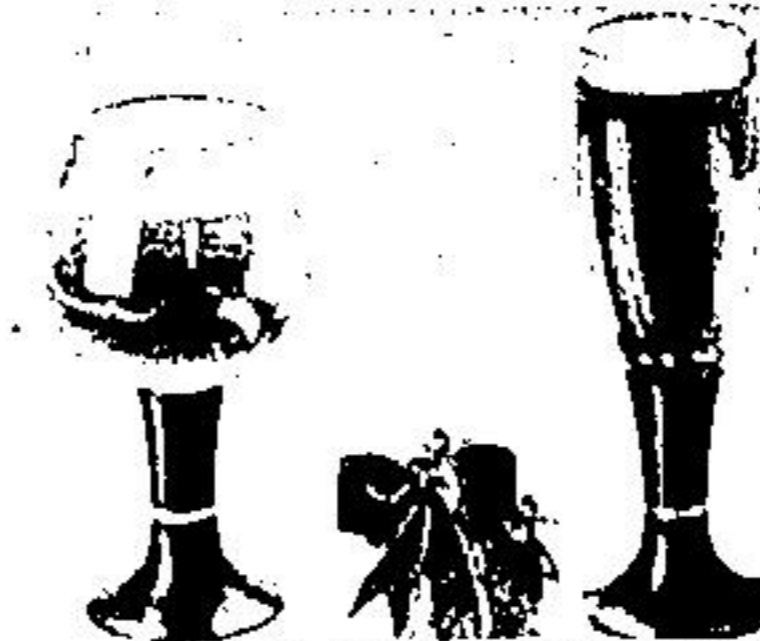

Durable canister set or breadbox. Enamel finish on steel in cheery. Kettle design or nostalgic Turn-of-the-Century earth-tone design.

Your Choice
Reg. 11.99

8⁹⁷ ea.

Kitchen Knife Set

Gourmet set with polished stainless steel blades and hardwood handles. Mounted on natural wood board.

Reg. 19.97 **14⁹⁷** 5-pce. set

Steak Knife Set

6-pce. set features stainless steel blades, hardwood handles, deluxe natural wood board.

Reg. 15.99 **11⁹⁷** 6-pce. set

18-pce. "Addagio" Beverage Set

Perfect for holiday entertaining! Set of six each attractive 12 1/2 oz., 10 1/2 oz. and 6 oz. glasses.

6⁹⁷ set

18-pce. Punch Bowl Set

"Arlington" punch set in clear glass. 6 qt. bowl, 8 punch cups, plastic ladle and hangers.

7⁹⁷ ea.

"Geni" Lighted Glassware

Brighten up your parties with these lighted pilsners and goblets! Bases in ebony or oyster white colours. Batteries not included. Your Choice

\$2 ea.

Because of floor space limitations, some items, sizes and/or colours shown on this page may not be available in all our stores.