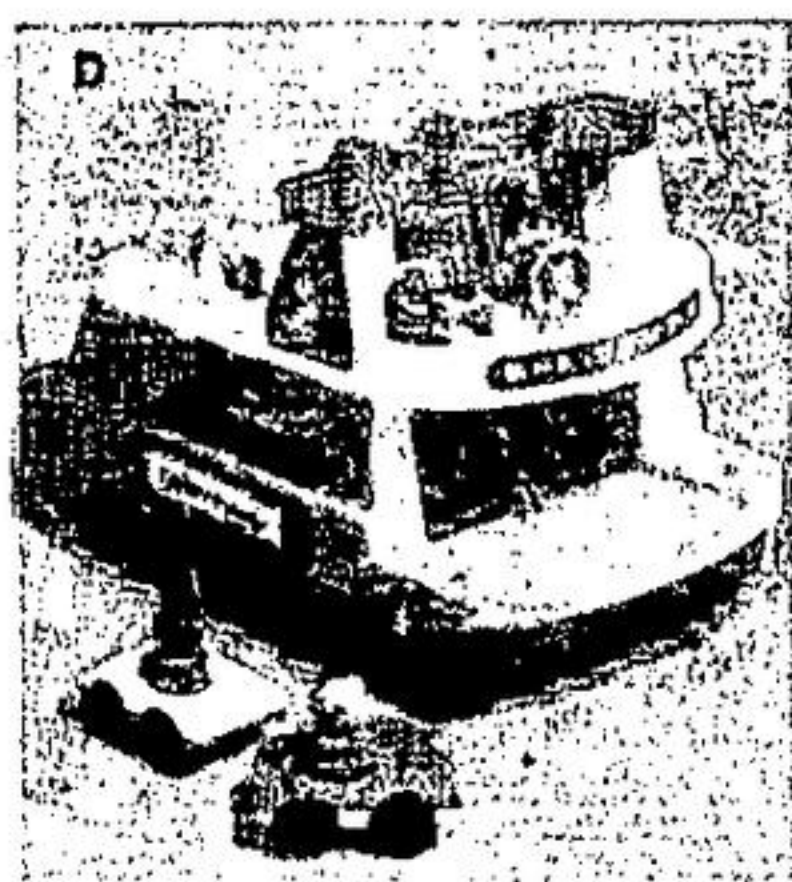

# "Fisher-Price" Tub Fun Toys

**A. Aero-Marine Search Team**  
9-piece playset includes working submarine, helicopter, 2 people and more. 4-9 years.

**17<sup>97</sup>** ea.

**F. Tub Tug & Barge**  
7 pieces... include sailor, nesting cubes, slowway duck. 18 mos-4 yrs.

**7<sup>97</sup>** ea.

**B. Bath Activity Centre**  
Multiple play bath toy of safe rounded plastic. Attaches firmly to tub. 1-3 years.

**14<sup>37</sup>** ea.

**G. Crib/Playpen Puzzles**  
3 bright contrasting plastic puzzle shapes to capture baby's attention! 6 mos-3 yrs.

**3<sup>47</sup>** ea.

**C. Music Chime Ball**  
Floatable ball chimes as it turns! Unbreakable plastic. 3 months to 3 years.

**7<sup>47</sup>** ea.

**D. "Play Family" Ferry Boat**  
9-piece toy features watertight hull, 2 vehicles, 2 passengers included. 2-6 yrs.

**17<sup>97</sup>** ea.

**E. Floating "Play Family"**  
Watertight figures fit into tuffin, boat, pitcher. 6 mos-3 yrs.

**8<sup>97</sup>** ea.

**Lovable 33" Walking Doll**

**13<sup>47</sup>** ea.

She'll walk with you! Has realistic rooted hair, movable limbs and turning head, sleeping eyes. App. 33" H.