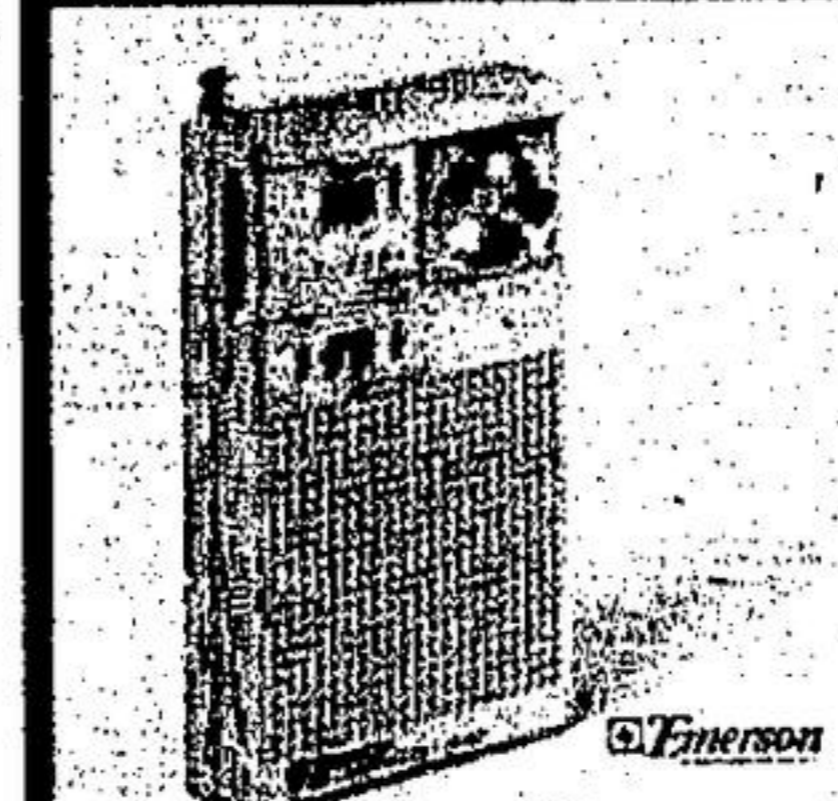

Save 2.98 "Emerson" AM/FM Pocket Radio
• Easy-to-read circular dial • Thumbwheel tuning
• Dynamic speaker • Earphone jack
• Telescopic antenna
• Operates on 9V battery (not included)
• Executive silver finish.
14.97 ea.