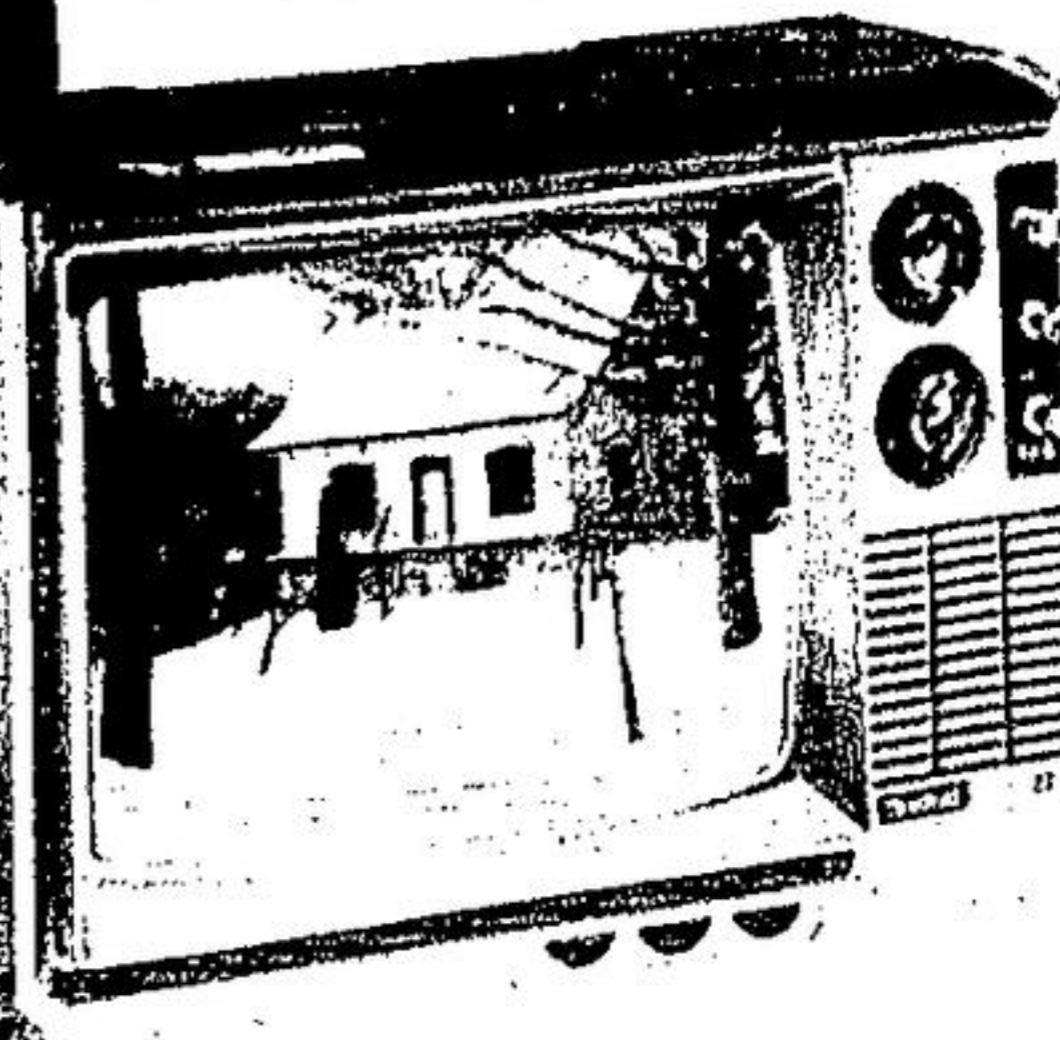

Save 50⁹⁵ Zellers Bradford 14" Color TV
Reg. 369.95
$319 ea.

- Portable, personal-size color TV featuring • 100% solid state
- Black stripe screen picture tube • Auto color/tint/AFT control
- UHF detent tuner • Sturdy walnut-grain finish cabinet.

Take charge with your Zellers Credit Account

Because of floor space limitations, some items, sizes and/or colours shown on this page may not be available in all our stores.