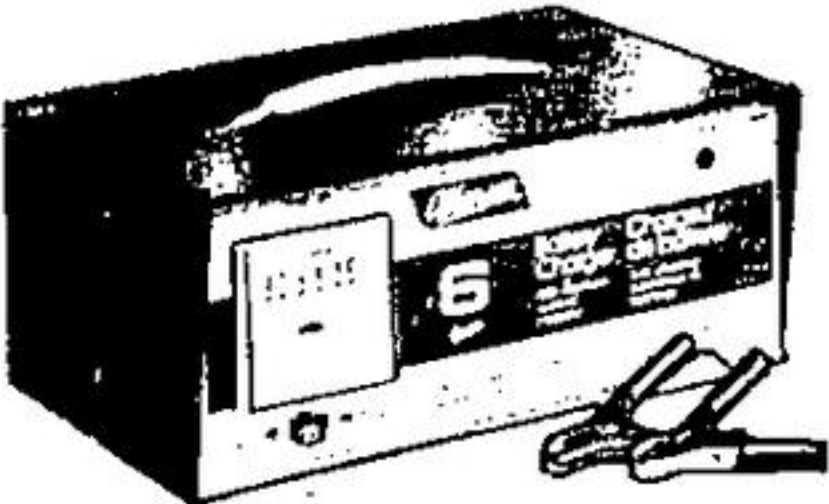

Battery Charger 6 amp., 6/12 volt charger with motor and polarity light. Overload protected.

22⁹⁷ ea.