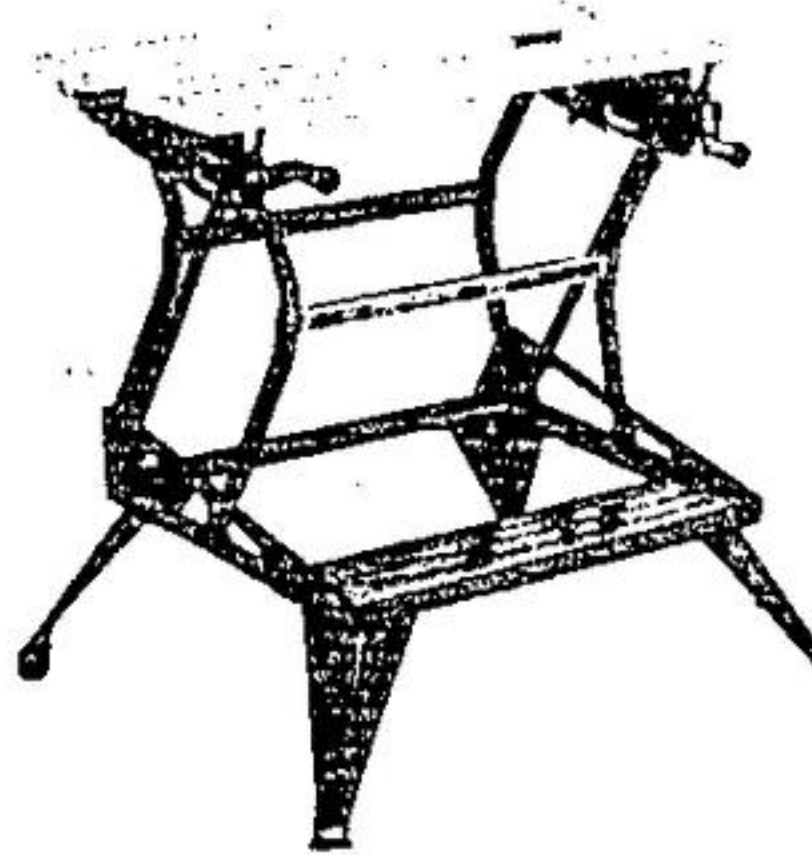

"Workhorse" Platform Brackets

"B & D" Deluxe "Workmate"

59⁸⁹ ea.