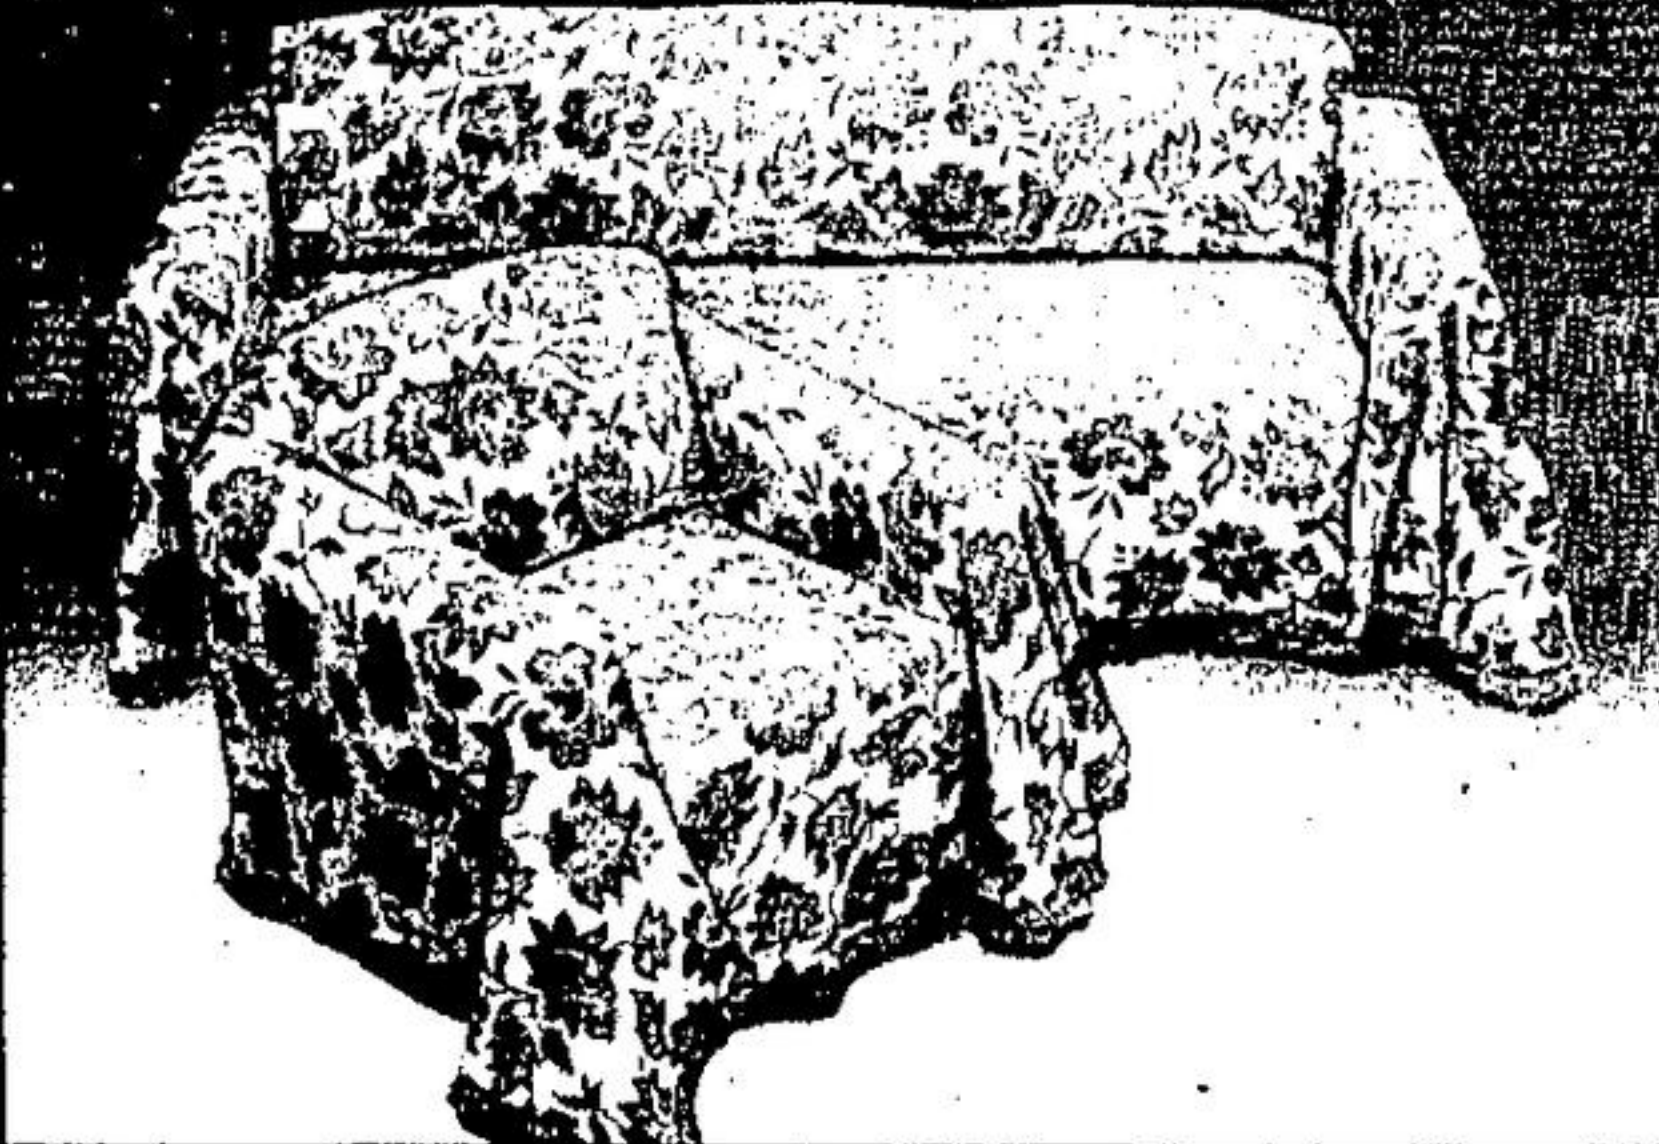

Hooked Rug Squares

"Bitty" latch hook kits include yarn, canvas & instructions to make a 12" square picture. Choice of designs.

4.97 kit