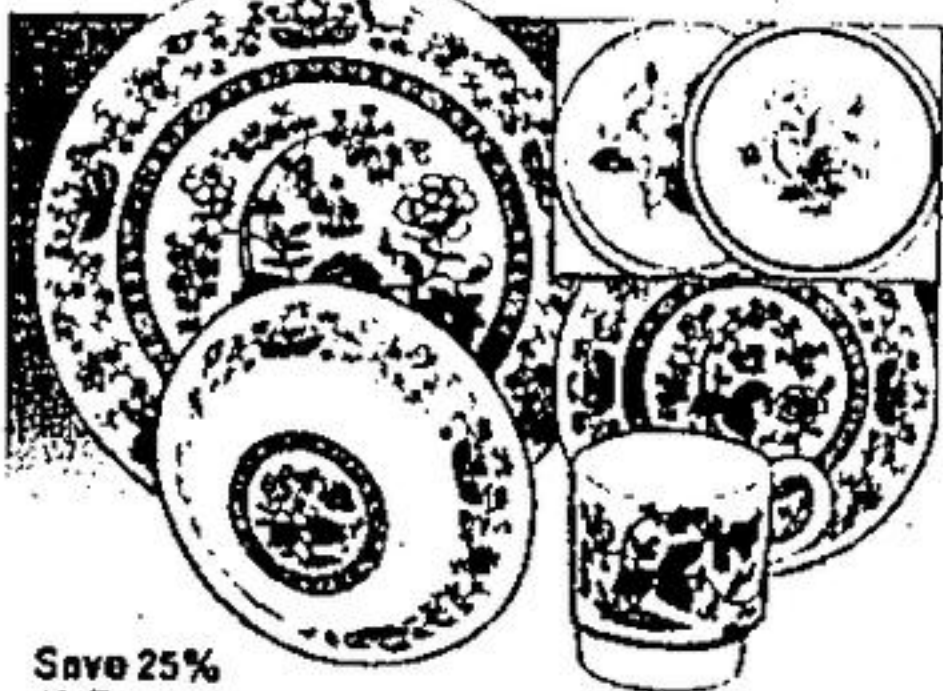

Save 25%
16-Pce Earthenware Set

11⁹⁷ set