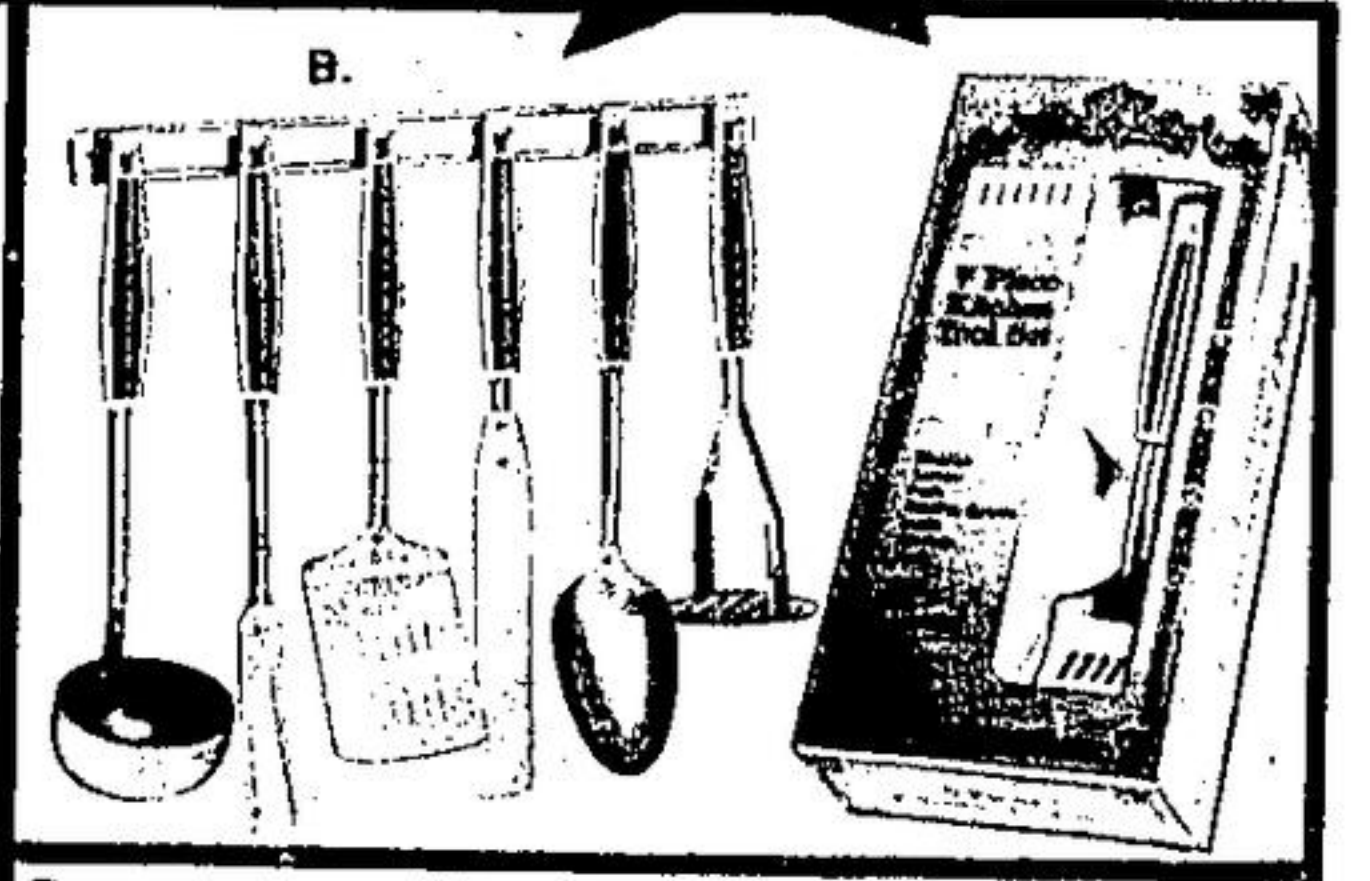

Because of floor space limitations, some items, sizes and/or colours shown on this page may not be available in all our stores.