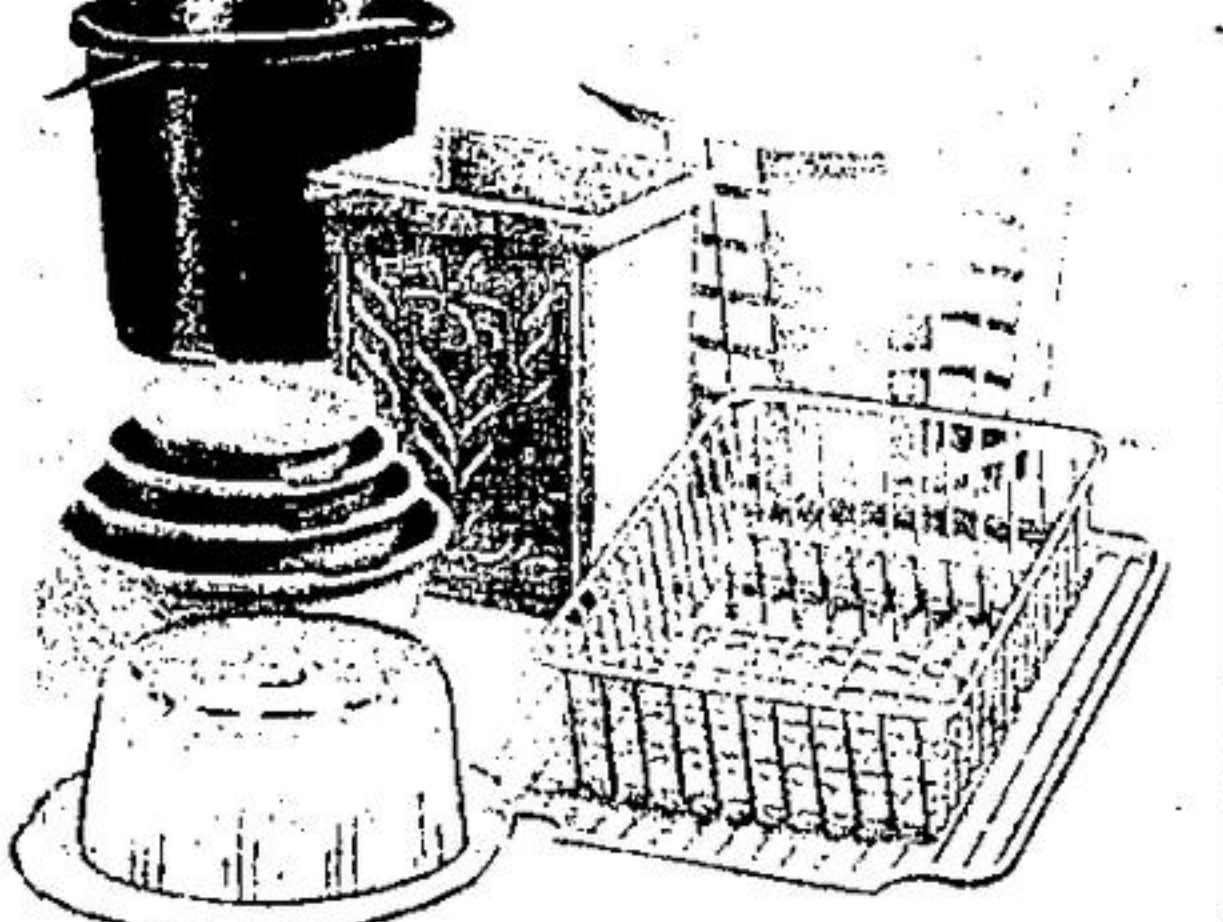

Household Plastics

Your Choice **$2** ea.

Choose from mixing bowl set, dish pan, spout pail, utility tub, ice maker set, dish rack tray set, waste basket, laundry basket, 1.5L mixing bowl, measuring cup set and crystal-look cake-saver. Attractive colours.

Colour Co-Ordinated Kitchen Ensembles

Brighten up your kitchen with these lively co-ordinating ensembles in almond colour with brown accents. They make perfect gifts for your favorite chef!

- **A- Graniteware Dinnerware**
  Service for 4 with dinner plates, bread and butter plates, soup/cereal bowls, cups and saucers. "Choco Henna" design.
  17⁹⁷ set
- **B- Kitchen Tool Set**
  7-pce. metal tool set with rack. Handles in "Choco Henna" design.
  7⁹⁷ set
- **C- 7-Pce. Enamel Cookware**
  Porcelain on steel set includes 1-1/2 and 2-qt. covered saucepans, 5-qt. covered Dutch oven, 9-1/2" skillet. "Brown Band" pattern.
  27⁹⁷ set
- **D, E, F- Modern Design Pantryware**
  Metal bread box, 4 pce. stackable canister set or slop on can in "contempra" design.
  Your Choice
  15⁹⁷ D or E set or F set