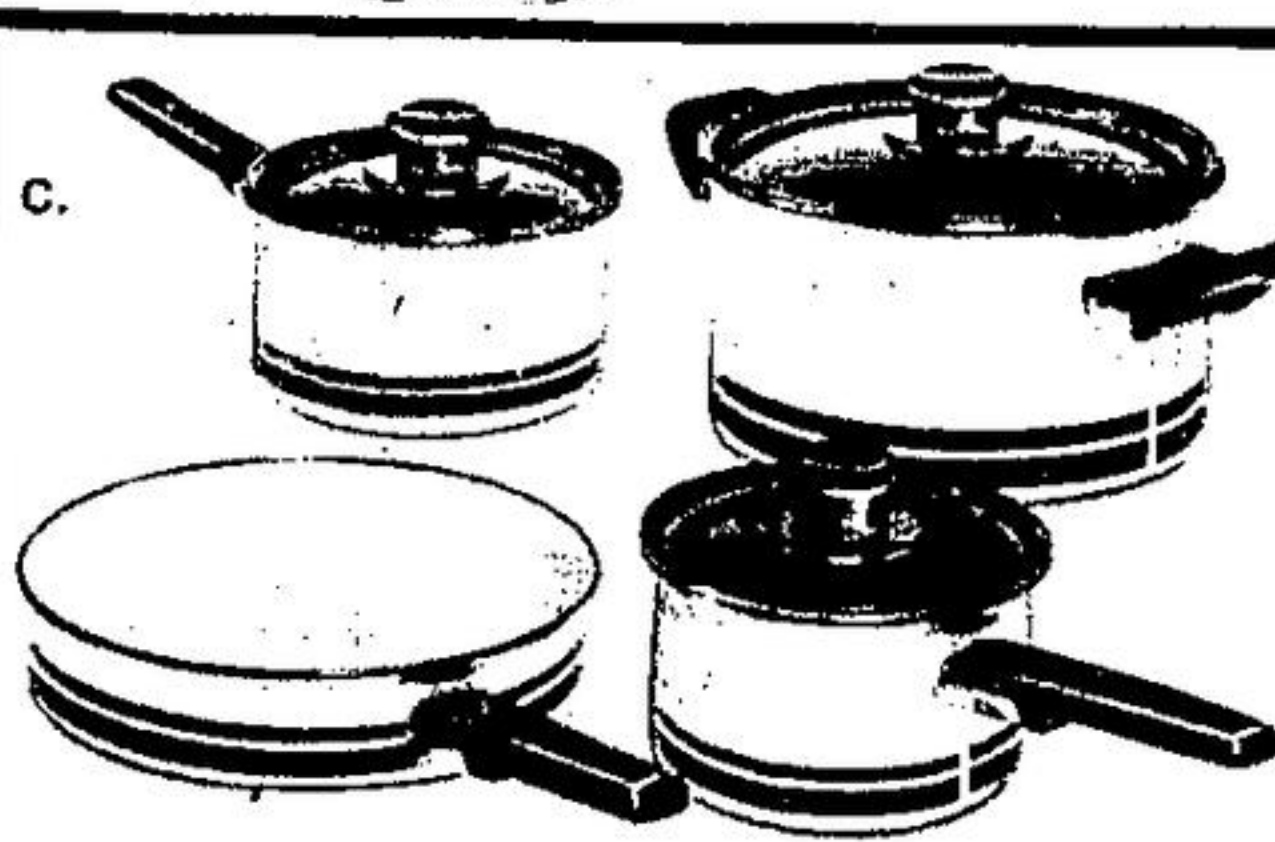

Because of floor space limitations, some items, sizes and/or colours shown on this page may not be available in all our stores.