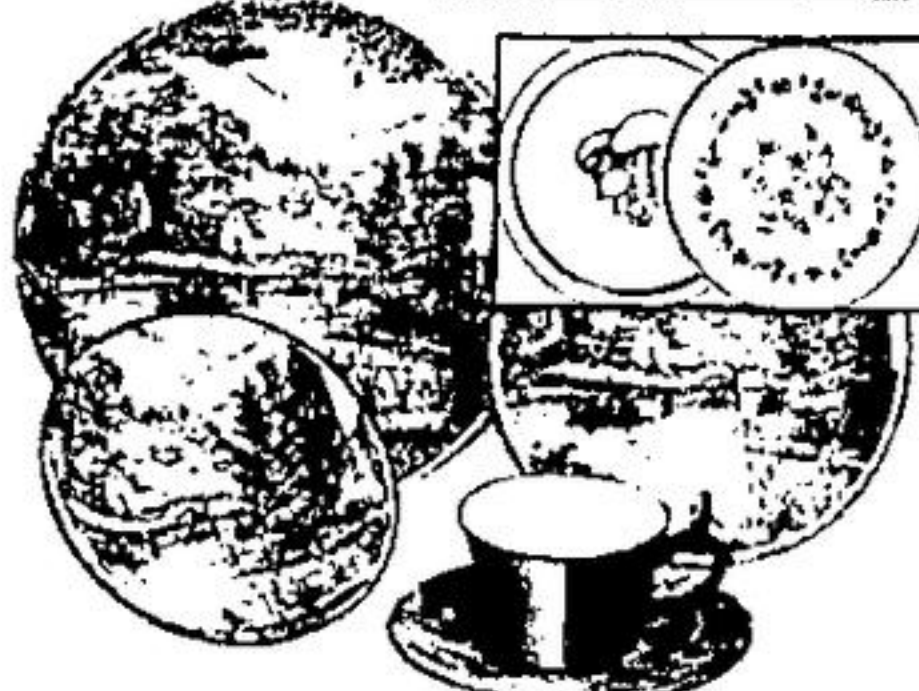

20-Pce. Coupe-Shape Dinnerware

Reg. 19.95
15⁹⁷ set