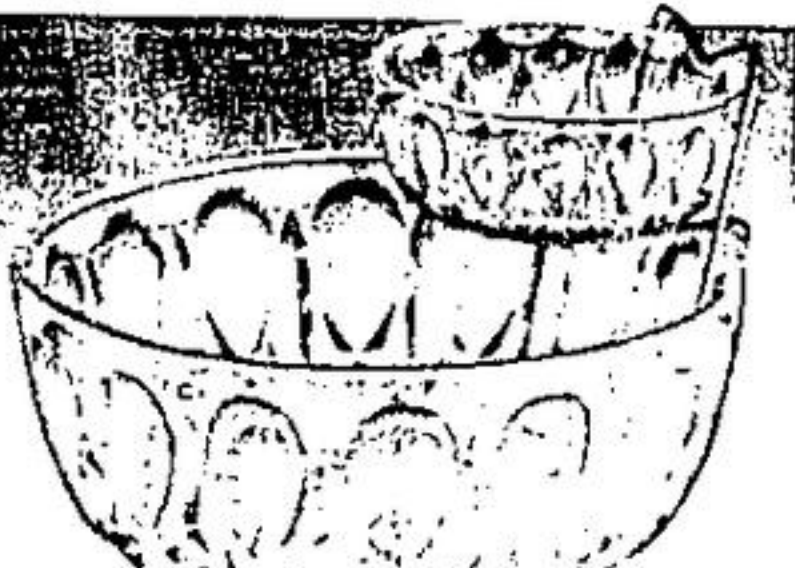

Chip & Dip Set

Reg. 6.99
4⁹⁷ set