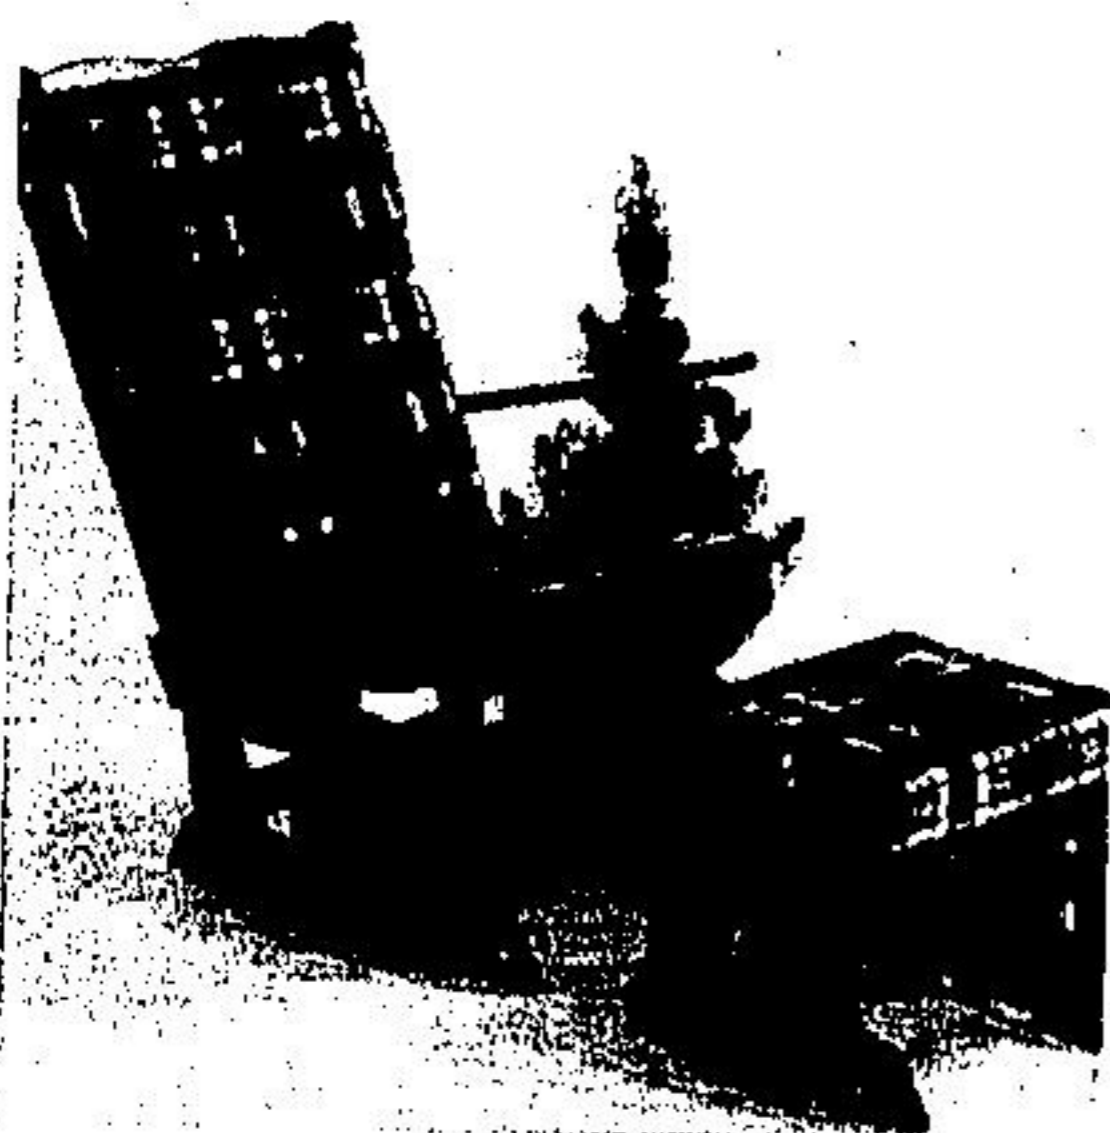

Save 70.95

"Lloyd's" Stereo Component System

Reg. 569.95

\$499

 complete

High-fidelity stereo sound at an affordable price! • AM/FM stereo receiver/amplifier, 15 watts RMS per channel • L.E.D. tuning/signal strength meter • Semi-automatic belt drive turntable with magnetic cartridge • Front-loading cassette deck with 2 5-point L.E.D. VU meters • 2-way speaker system with 10" woofers, 3" tweeters • Walnut-finish vinyl-covered cabinet.

Save \$20. "Lloyd's" Stereo Component Stand

• Hickory-grain vinyl finish • Black shelves • Record cupboard with glass door • Deluxe casters • 32 1/2" H x 19 1/4" W x 14 1/2" D.

Reg. 89.95

\$69

 ea.

LLOYD'S

Save 40.95

Horizontal Rocker

Solid oak construction with sealed ball bearings. Light oak finish. "Herculon" olefin fabric in a choice of colours and patterns.

Reg'd TM

Reg. 179.95

\$139

 ea.

Reg. 109.95