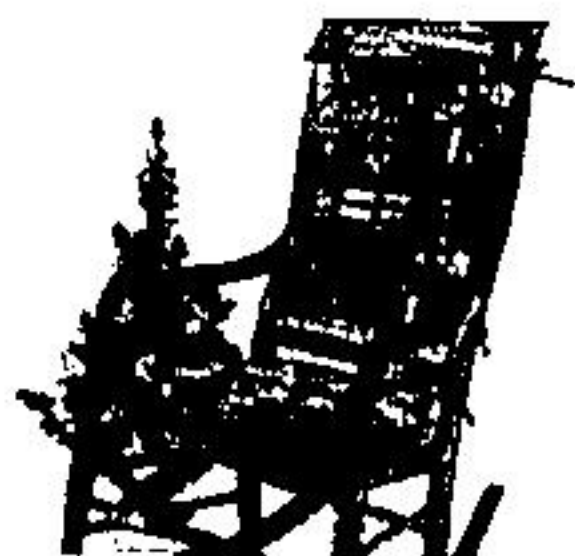

B. 17" square cushions with ruffles and contrast trim. Choice of colours. Solids and country patchwork design.

Reg. 7.99

**5<sup>97</sup> ea.**

**"Cornell" Curtains**

Pinch-pleated curtains with weighted 14" "Cornell" hems. White or ivory. 100% polyester. 84" or 95" long.

100" wide, Reg. 59.99

**49<sup>97</sup>**

150" wide, Reg. 79.99

**59<sup>97</sup>**

**Country Look Rocker Sets**

Lively patchwork print design rocker seat & back cushions in blue or brown.

**7<sup>97</sup> set**