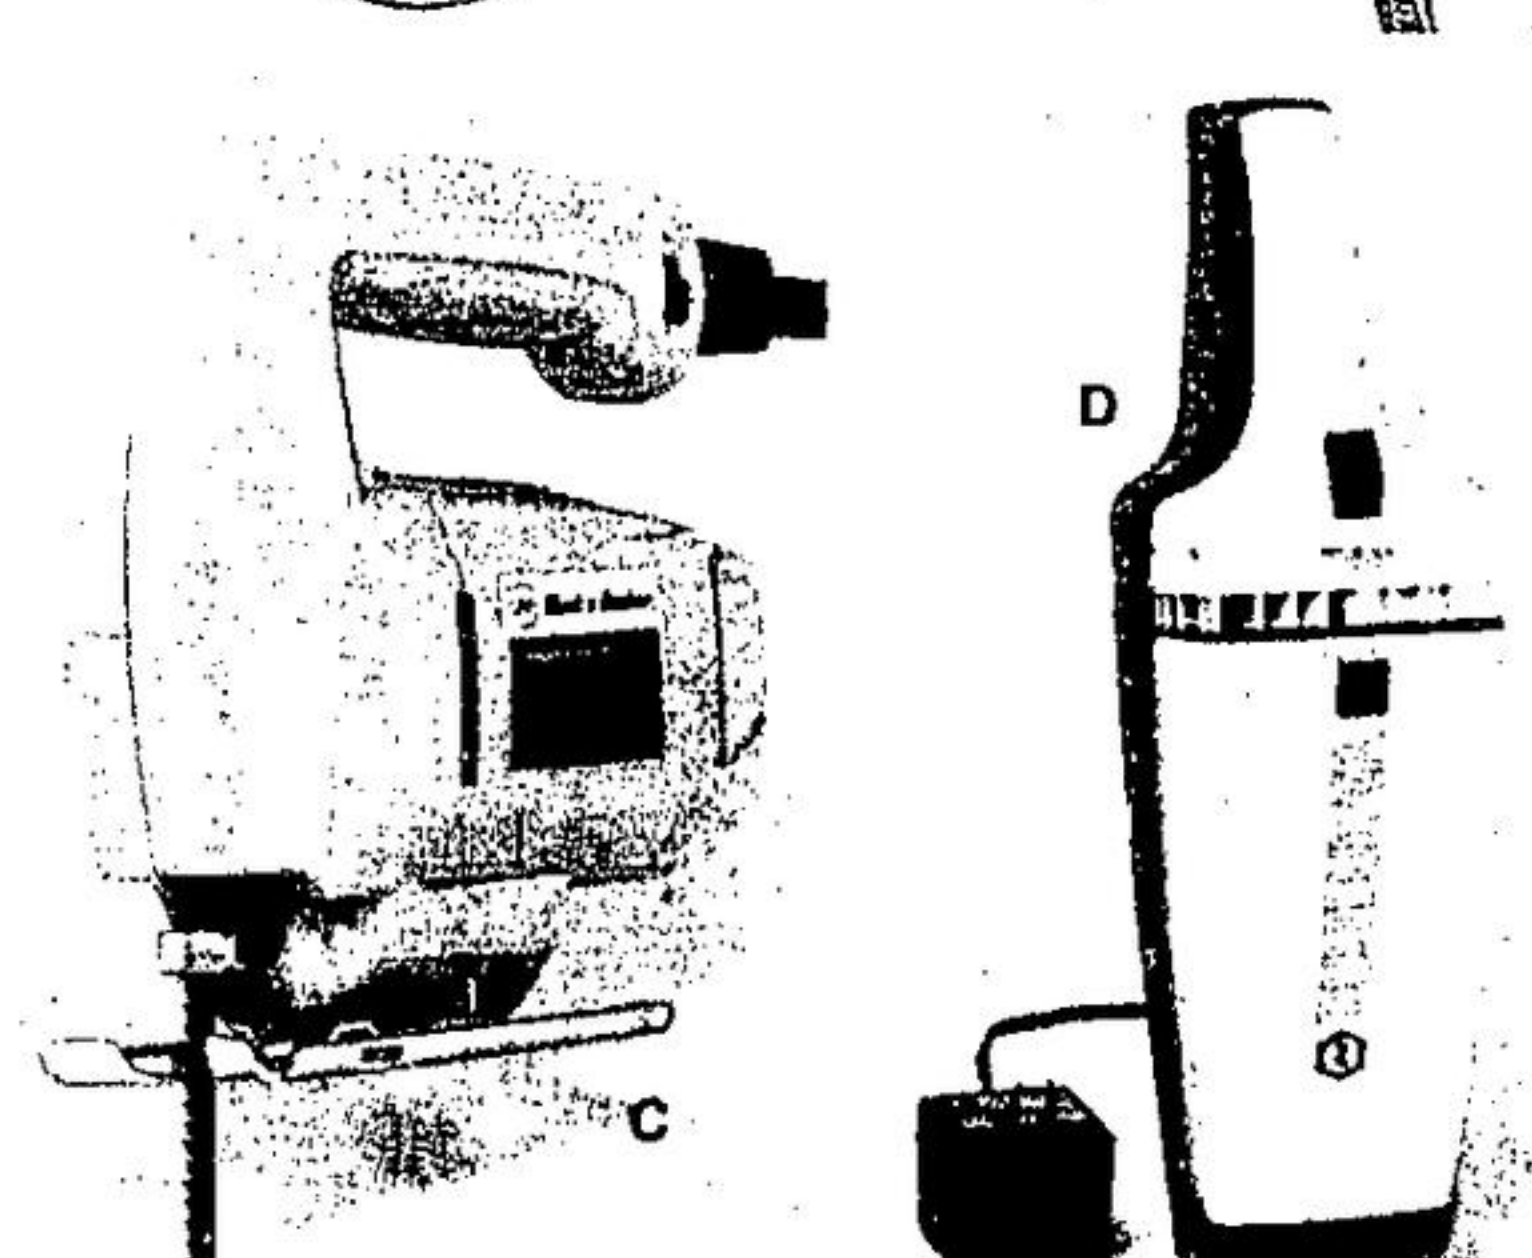

"Black & Decker"
Variable-Speed Jigsaw
or
"Dustbuster" Vacuum

Your Choice, C or D
29.97 ea.

C- Designed for easier handling! Cuts right angle turns and curves. Variable speed for fast and easy cutting of different materials.
D- Lightweight, time-saving cordless vacuum recharges in its own storage unit! The little vacuum that does big cleaning jobs!

"Rallye 6"
Fog Lamp Kit

Reg. 44.99
37.97 kit

Two app. 6" x 3-1/4" quartz-halogen lamps with yellow glass lenses chrome-plated steel housing. Accessories included.

"Bun Warmer"
Car Cushion
Reg. 6.99 **4.97** ea.

Heats up in seconds without chemicals, electricity or cords! Colourful, hard-wearing exterior with insulating foam. Tie-on strap. App. 20" x 36".

"Big Fellow" Snow Brush
4.47 ea.

Heavy-duty brush with styrene bristles, 4" bevelled acrylic scraper "Non-slip" T-grip handle. 32" overall length.

Because of floor space limitations, some items, sizes and/or colours shown on this page may not be available in all our stores.