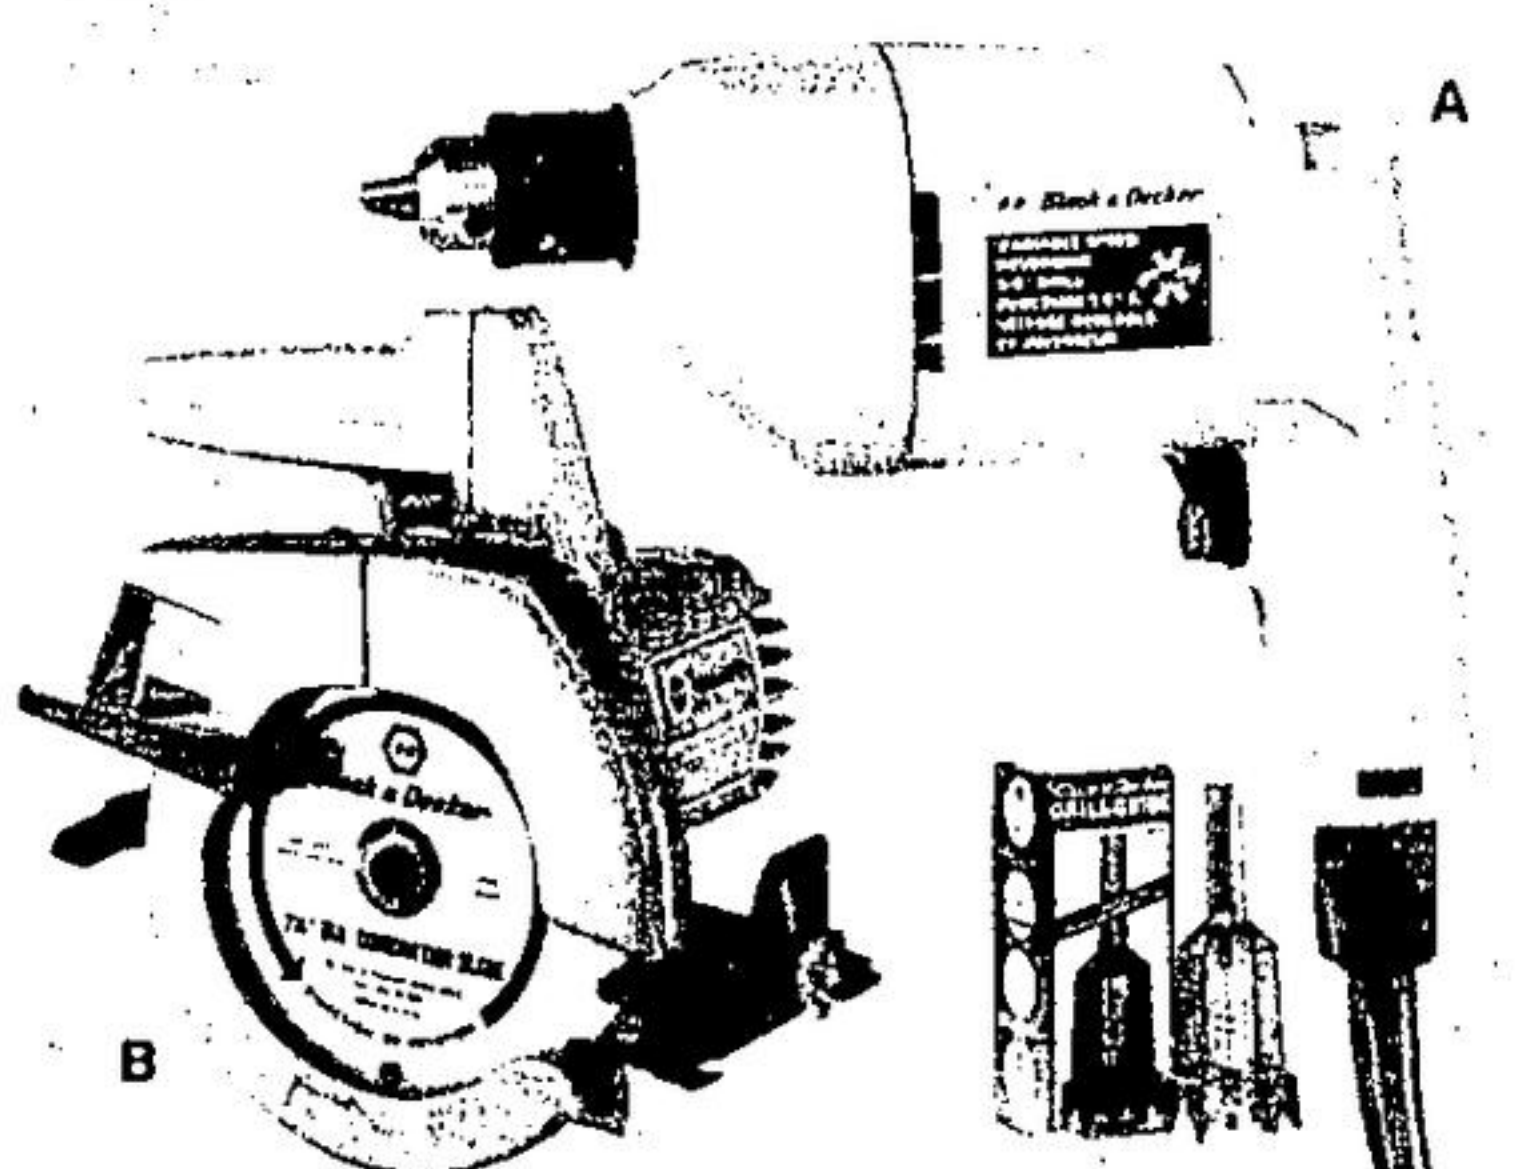

19.97 ea.

"Dura Pouch" cowhide apron with adjustable nylon web belt. Lock-stitched, leather reinforced. Hammer holsters.

"Black & Decker"
Variable-Speed Drill
or 7-1/4" Circular Saw

Your Choice, A or B
34.97 ea.