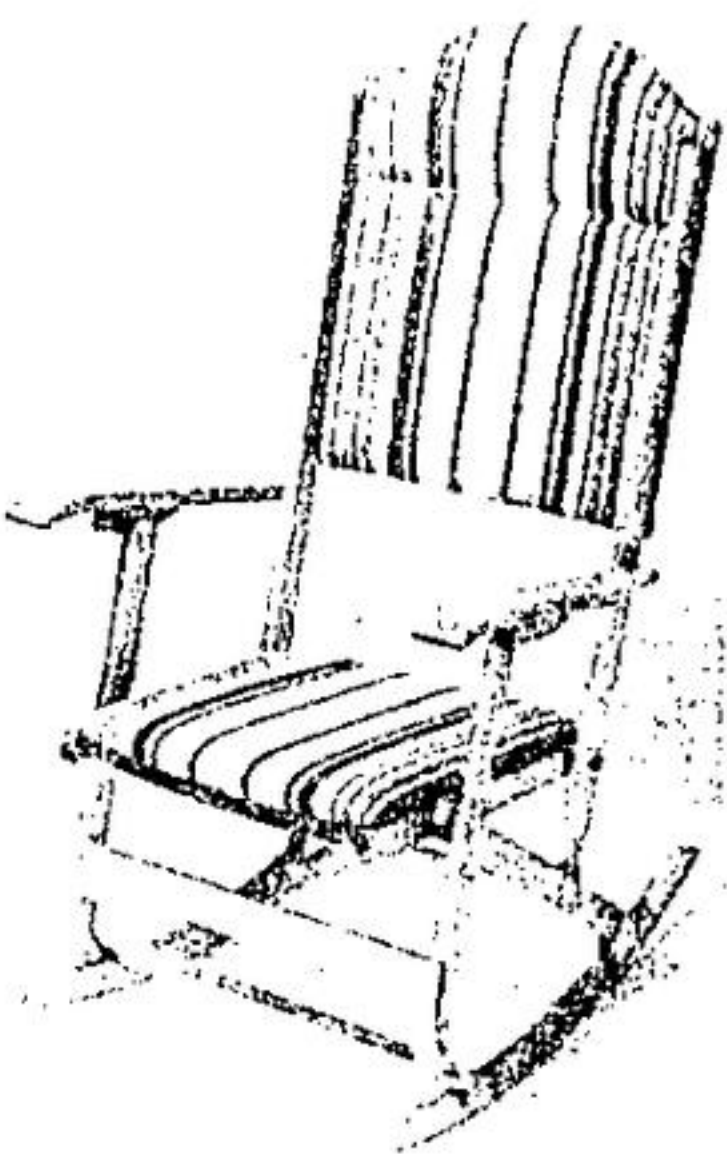

Zellers ANNIVERSARY SALE

Big Birthday Buys in Home Furnishings, Tools & Automotive Products!

Save 50.95
7-Piece Dinette Set

\$129 Reg. 179.95
7-pce. set

For everyday dining elegance! Family-size 36" x 48" table expands to 60", has heat-and stain-resistant "Arborlto" top in beautiful Burly Oak finish. Six wipe-clean vinyl-covered chairs in charcoal brown floral pattern. Chrome frames.

Save 20%
Folding
Rocker

39.97 ea.

Classic beechwood rocker in lovely pine or maple finishes. Back and seat of 100% nylon in a choice of colours. Folds for easy storage. 43"H.

Save 30.95
5-Shelf
Wall Systems

Standard Reg. 119.95 With Doors Reg. 129.95
\$89 ea. **\$99** ea.

Two room-enhancing styles to choose from, both in heat-and stain-resistant "Melamine" finished in rich russet pecan. 1 5-shelf standard model or 5-shelf model with 2 hinged doors and magnetic catches at bottom. Both 15"D x 72"H x 30"W.