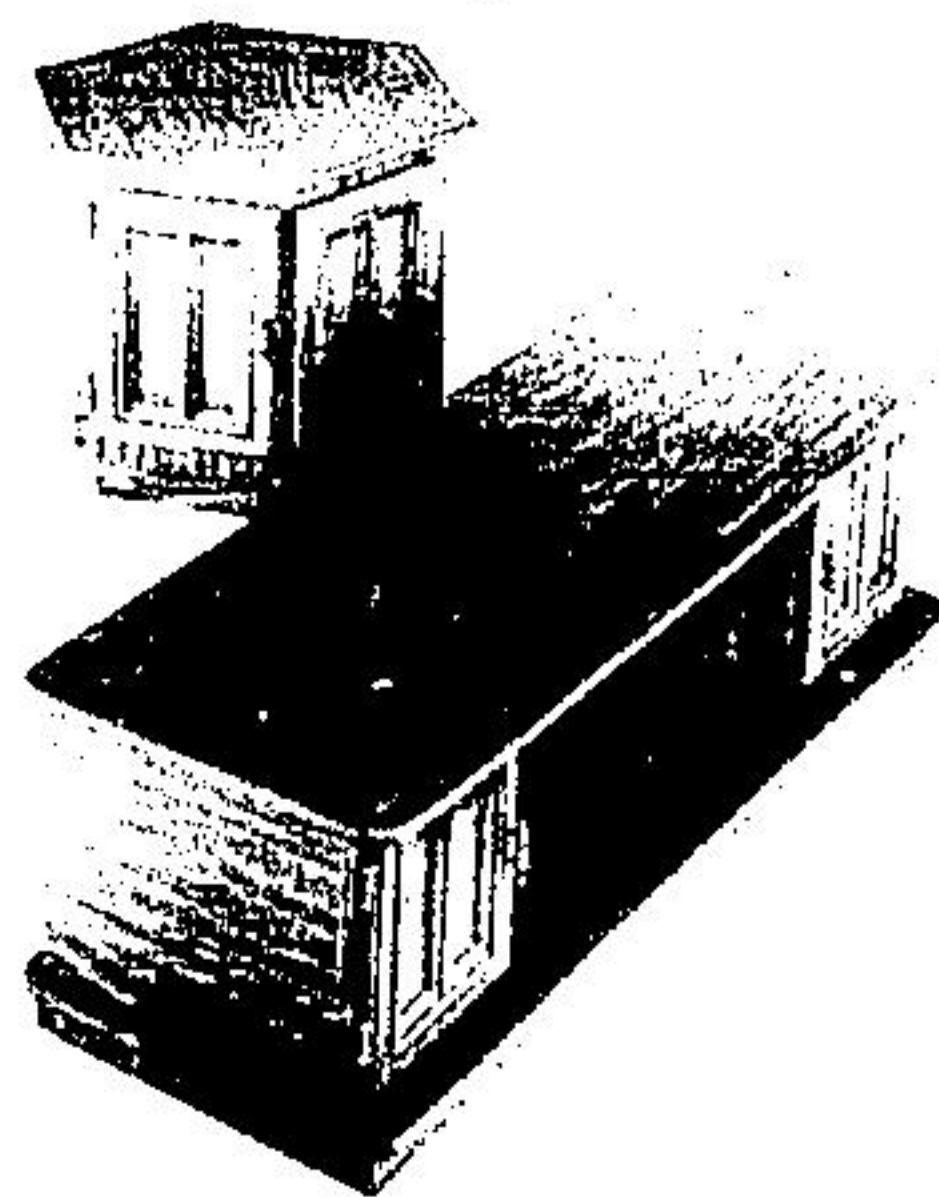

Save 15.95 Hexagonal Commode
or Cocktail Table

Your Choice **$49** ea.
Reg. 64.95

Heat- and stain-resistant walnut finish, antique brass-finish handles, simulated rope molding at edge, self-closing door hinges. Commode app. 25" x 25" x 19"H. Table app. 48" x 18" x 15"H.

Because of floor space limitations, some items, sizes and/or colours shown on this page may not be available in all our stores.