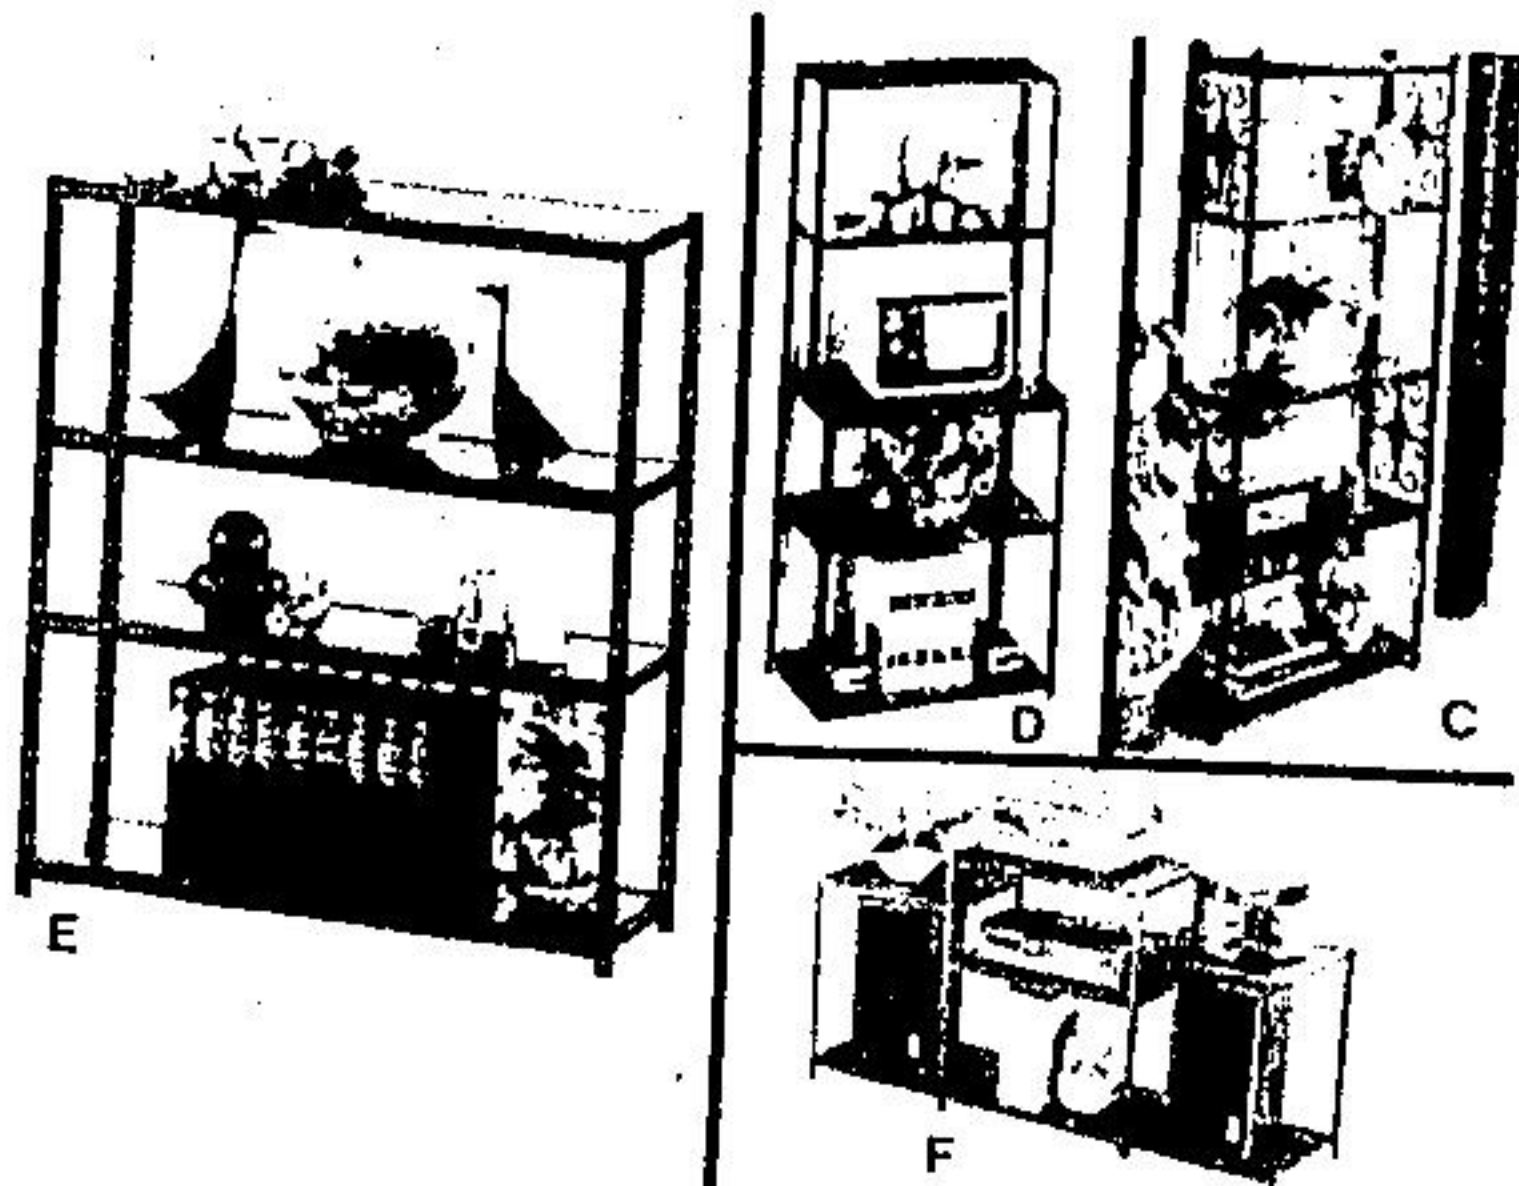

## A- 3-Position Recliner

99<sup>95</sup> ea.

Sit, watch TV or just lay back in this 3-position recliner featuring durable kiln-dried hardwood frame, "no-sag" springs, foam-padded seat and back. Covered in handsome "Naugahyde" vinyl and 100% olefin combination. App. 26 1/4" H x 23 1/2" D x 19" W. Brown, rust.

Save \$40  
B-Recliner with  
Vibrator & Heater

Reg. 169.95

129<sup>95</sup> ea.

For relaxing comfort, a heater/vibrator recliner that features "no sag" springs, kiln-dried hardwood construction foam padded seat and back. Covered in "Naugahyde" vinyl and 100% olefin combination. 3 positions. App. 26 1/4" H x 23 1/2" D x 19 1/2" W. Rust, brown.

Save 28% to 35%  
Attractive Steel Shelving Units

C- 5-shelf Unit App. 24" L x 60" H x 10" D    D- 5-shelf Hutch App. 24" L x 60" H x 10" & 16" D    E- 4-shelf Bookcase App. 30" L x 35" H x 10" D    F- 7-shelf Music Centre App. 60" L x 30" H x 10" D