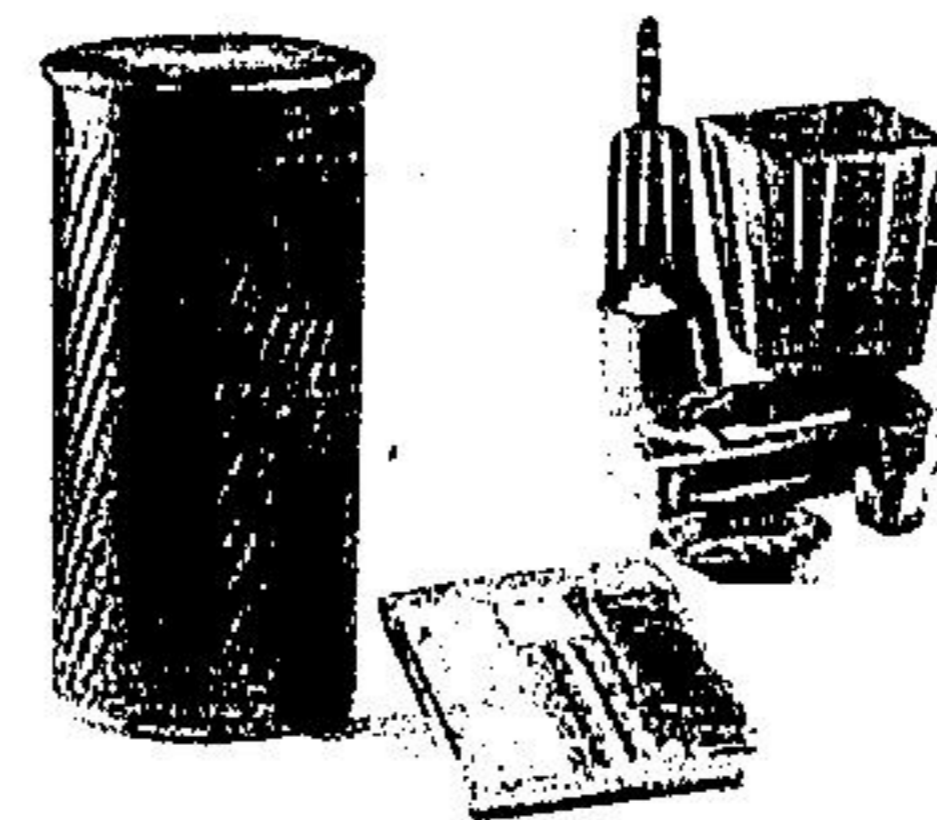

2.8 L Bake Dish

4.97^{..}

Practical cookware made of heat-resistant glass. Can be stored in freezer or used in oven or for serving. Dishwasher-safe.

16-pce. Earthenware Set

3 attractive patterns! Service for 4 with dinner plates, bread and butter plates, soup bowls and coffee mugs. A great buy! Reg. 15.95

10⁹⁷ 16 pce. set

Save \$7 Porcelain Enamel Cookware

Floral pattern, almond-colour cookware in "belly" shape. 1.5 and 2 qt. covered saucepans, 4.5 qt. covered Dutch oven and 9 1/2" fry pan. Reg. 39.99

32⁹⁷ 7 pce. set