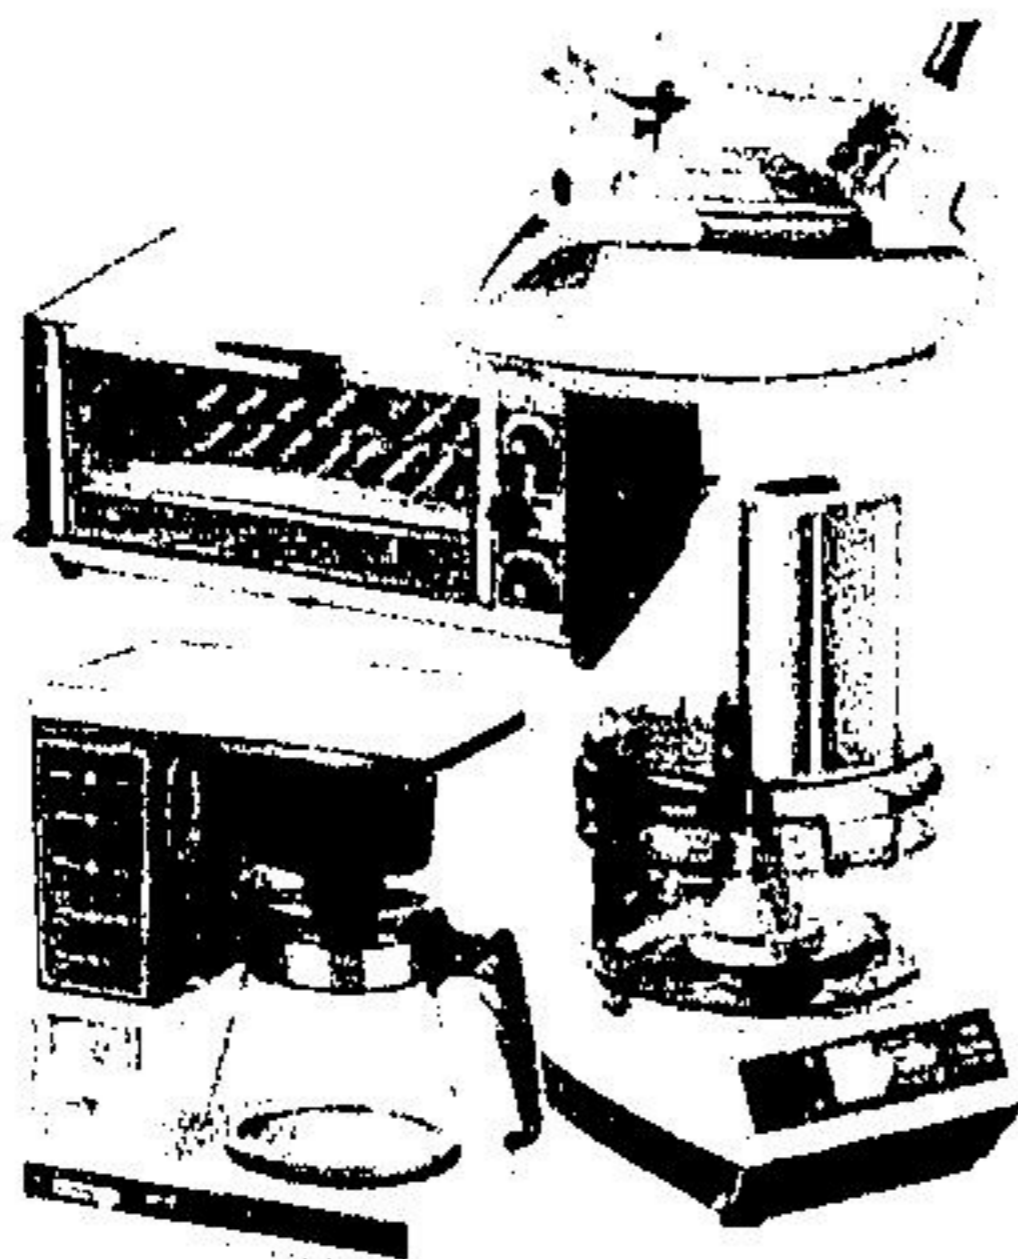

ANNIVERSARY SALE

On Our Birthday, We're Serving Up Low Prices for You!

Save $8 "C.G.E." Coffee Maker

"Brew Starter" drip coffee maker, with clock and timer, lets you wake up to fresh-brewed coffee! Makes 2-10 cups. Almond/brown.

57⁹⁷ ea.

Reg. 65.99

"C.G.E." Self-Cleaning Iron

Steam/dry iron with polished aluminum soleplate, fabric selector. 2 year warranty on "Durever" cord set. Harvest gold/avocado.

39⁹⁷ ea.

Save $10 "C.G.E." Toaster Oven

Broils meats, bakes, warms, toasts and top-browns! Uses less energy than conventional ovens! "Ready" bell, signal light. Easy-cleaning.

69⁹⁷ ea.

"C.G.E." Food Processor + Cookbook

Slices, shreds, chops, grates, blends and more! Almond/coffee. Buy it now and RECEIVE A "C.G.E." COOKBOOK AT NO EXTRA CHARGE!

69⁹⁷ ea.

"Corning" "Pyrex" Cookware Handy Bake Helpers

Custard Cup

2.97^{..}

3L Covered Casserole

6.97^{..}

250 ML Measuring Cup

1.57^{..}

9" Pie Plate

1.97^{..}

1.8 L Loaf Dish

3.57^{..}

2 L Bake Dish

3.77^{..}

2L Covered Casserole

4.97^{..}

3-pce. Bowl Set

7.97^{..}

500 ML Measuring Cup

2.27^{..}

1.5 L Pie Plate

2.27^{..}

2 L Cake Dish

3.67^{..}

2.8 L Bake Dish

4.97^{..}

Practical cookware made of heat-resistant glass. Can be stored in freezer or used in oven or for serving. Dishwasher-safe.