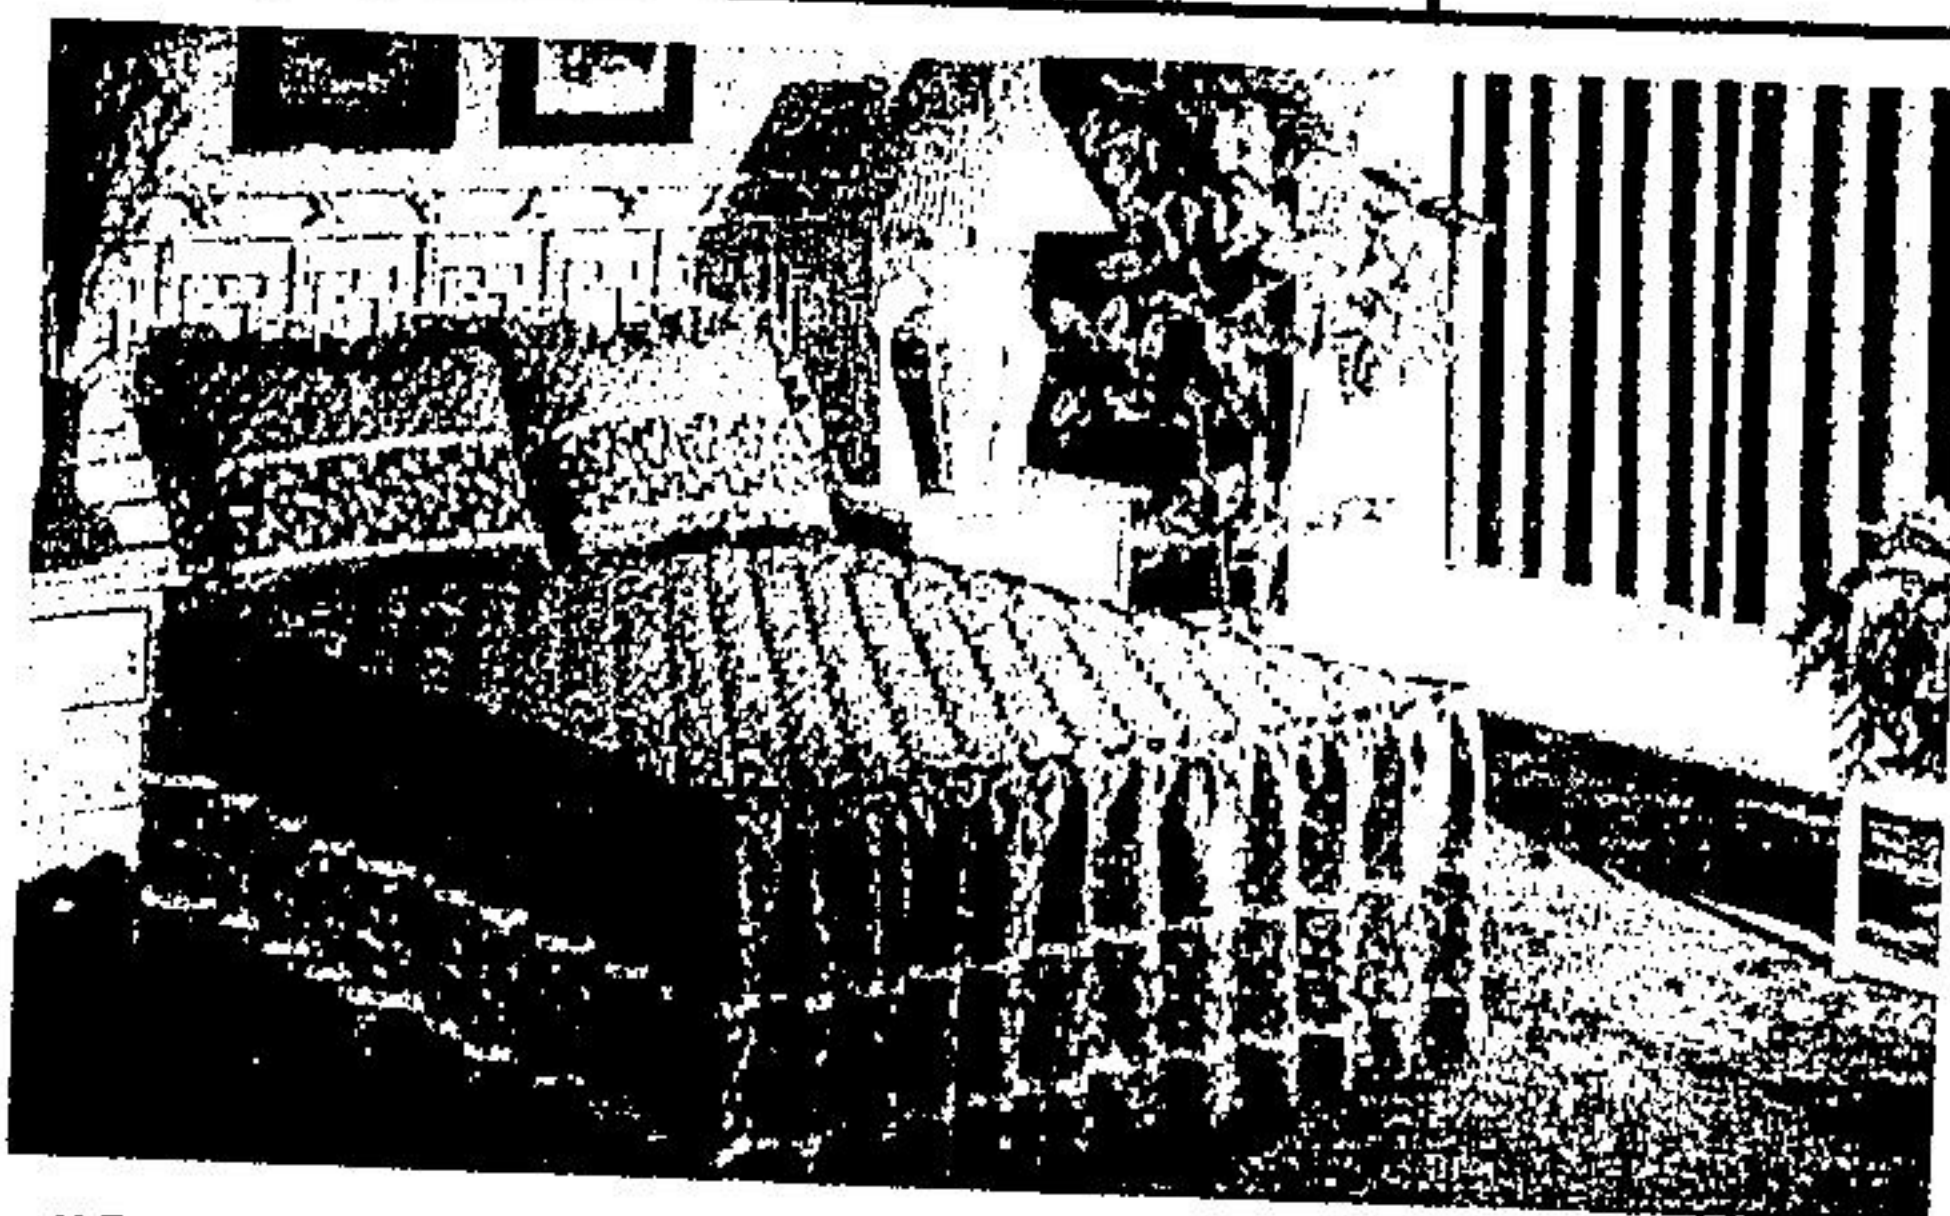

"Carib" Bedspread & Matching Drapes

A beautiful decorative touch for your bedroom! Dainty short drapes with all-over floral design on solid ground. Matching quilted bedspread, with deep floral border design, for the "total" look! Easy-care polyester/cotton in blue or rust.

60" x 63" Short Drapes Reg. 24.99

Single Bedspread Reg. 37.99

75" x 63" Short Drapes Reg. 39.99

29.97

Double Bedspread Reg. 39.99

32.97..

19⁹⁷ ea. **29⁹⁷** ea.