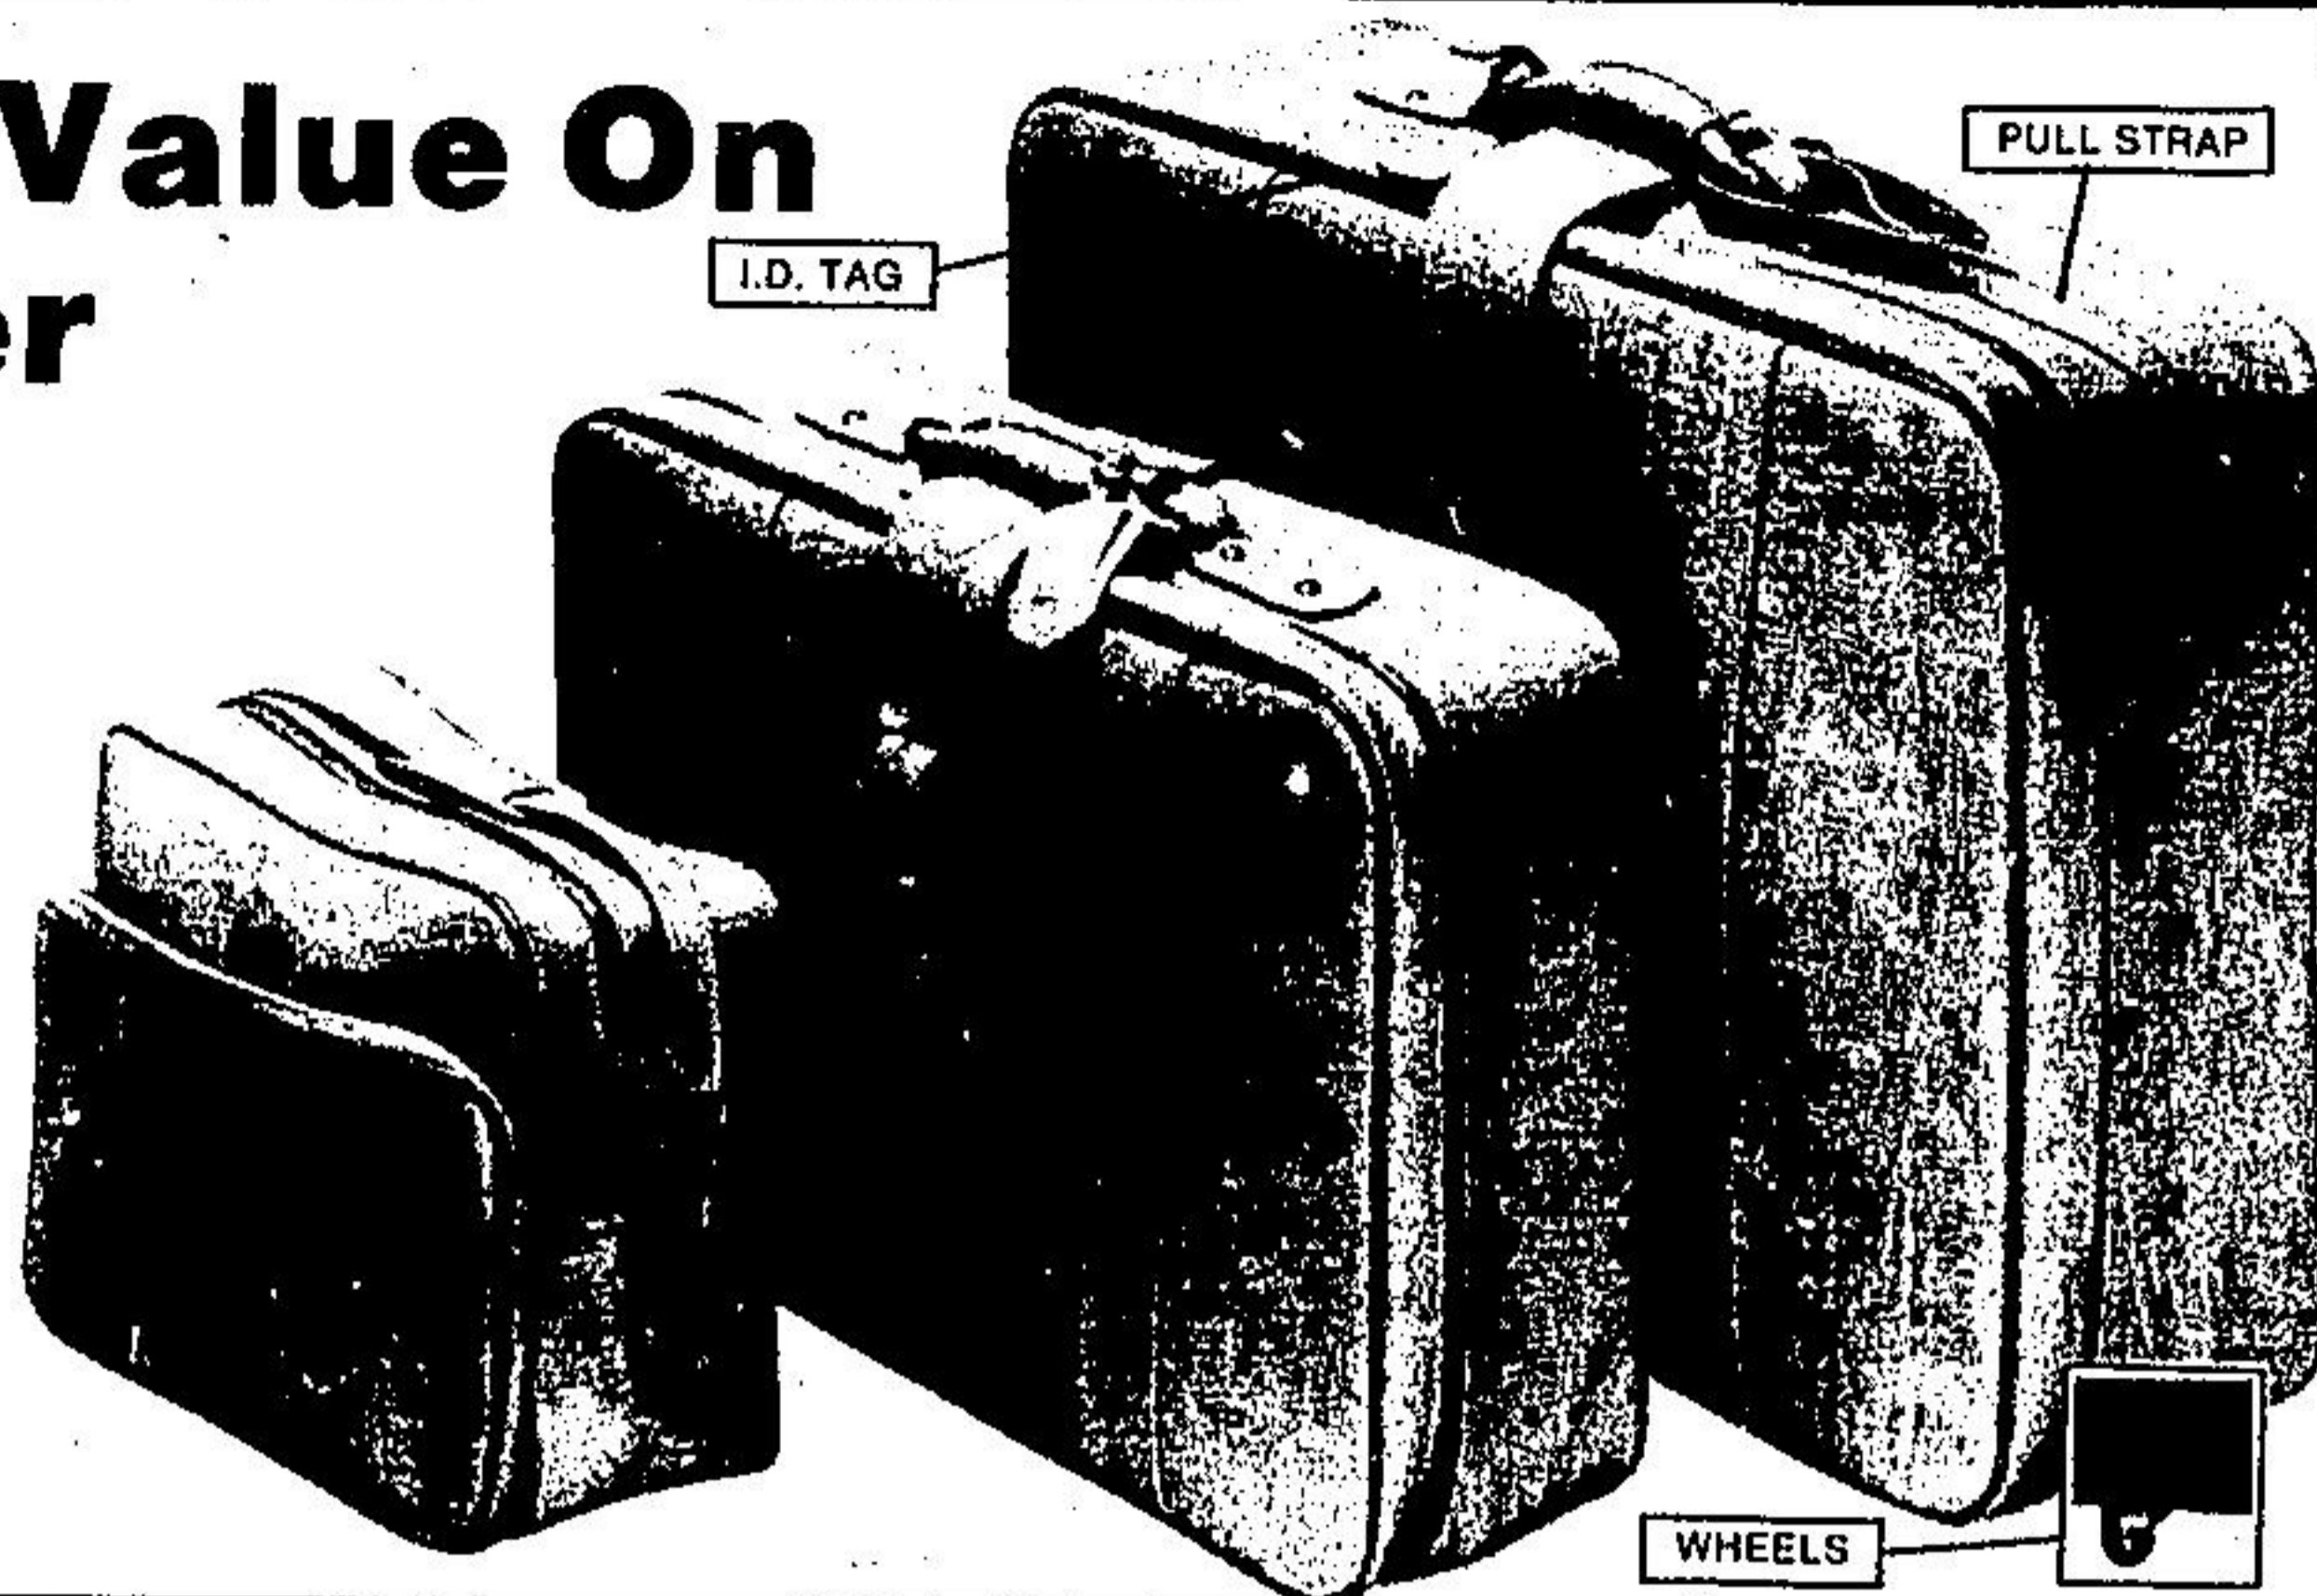

Great Summer Value On 3-Pce. Softsider

Save \$10

49⁹⁷
3 pce. set
Reg. 59.99

High-season savings on hard-wearing, leather-look vinyl luggage! Set includes app. 25" pullman with convenient, easy-rolling wheels and pullstrap, app. 22" weekend and matching tote. All pieces have aluminum zippers and I.D. tags. Inside pocket on pullman, adjustable shoulder strap on tote. Brown, blue.

Durable rubberized cotton mattress features pillow, rugged I-beam construction, 4 tubes. Deflated size app. 75" x 28". Red/blue.

Reg. 12.99

9⁹⁷
ea.

Deluxe Spring Camp Bed

Sturdy, 4-position, 36-spring deluxe folding camp bed. Floral print 100% cotton cover in a choice of bright, summery colours.