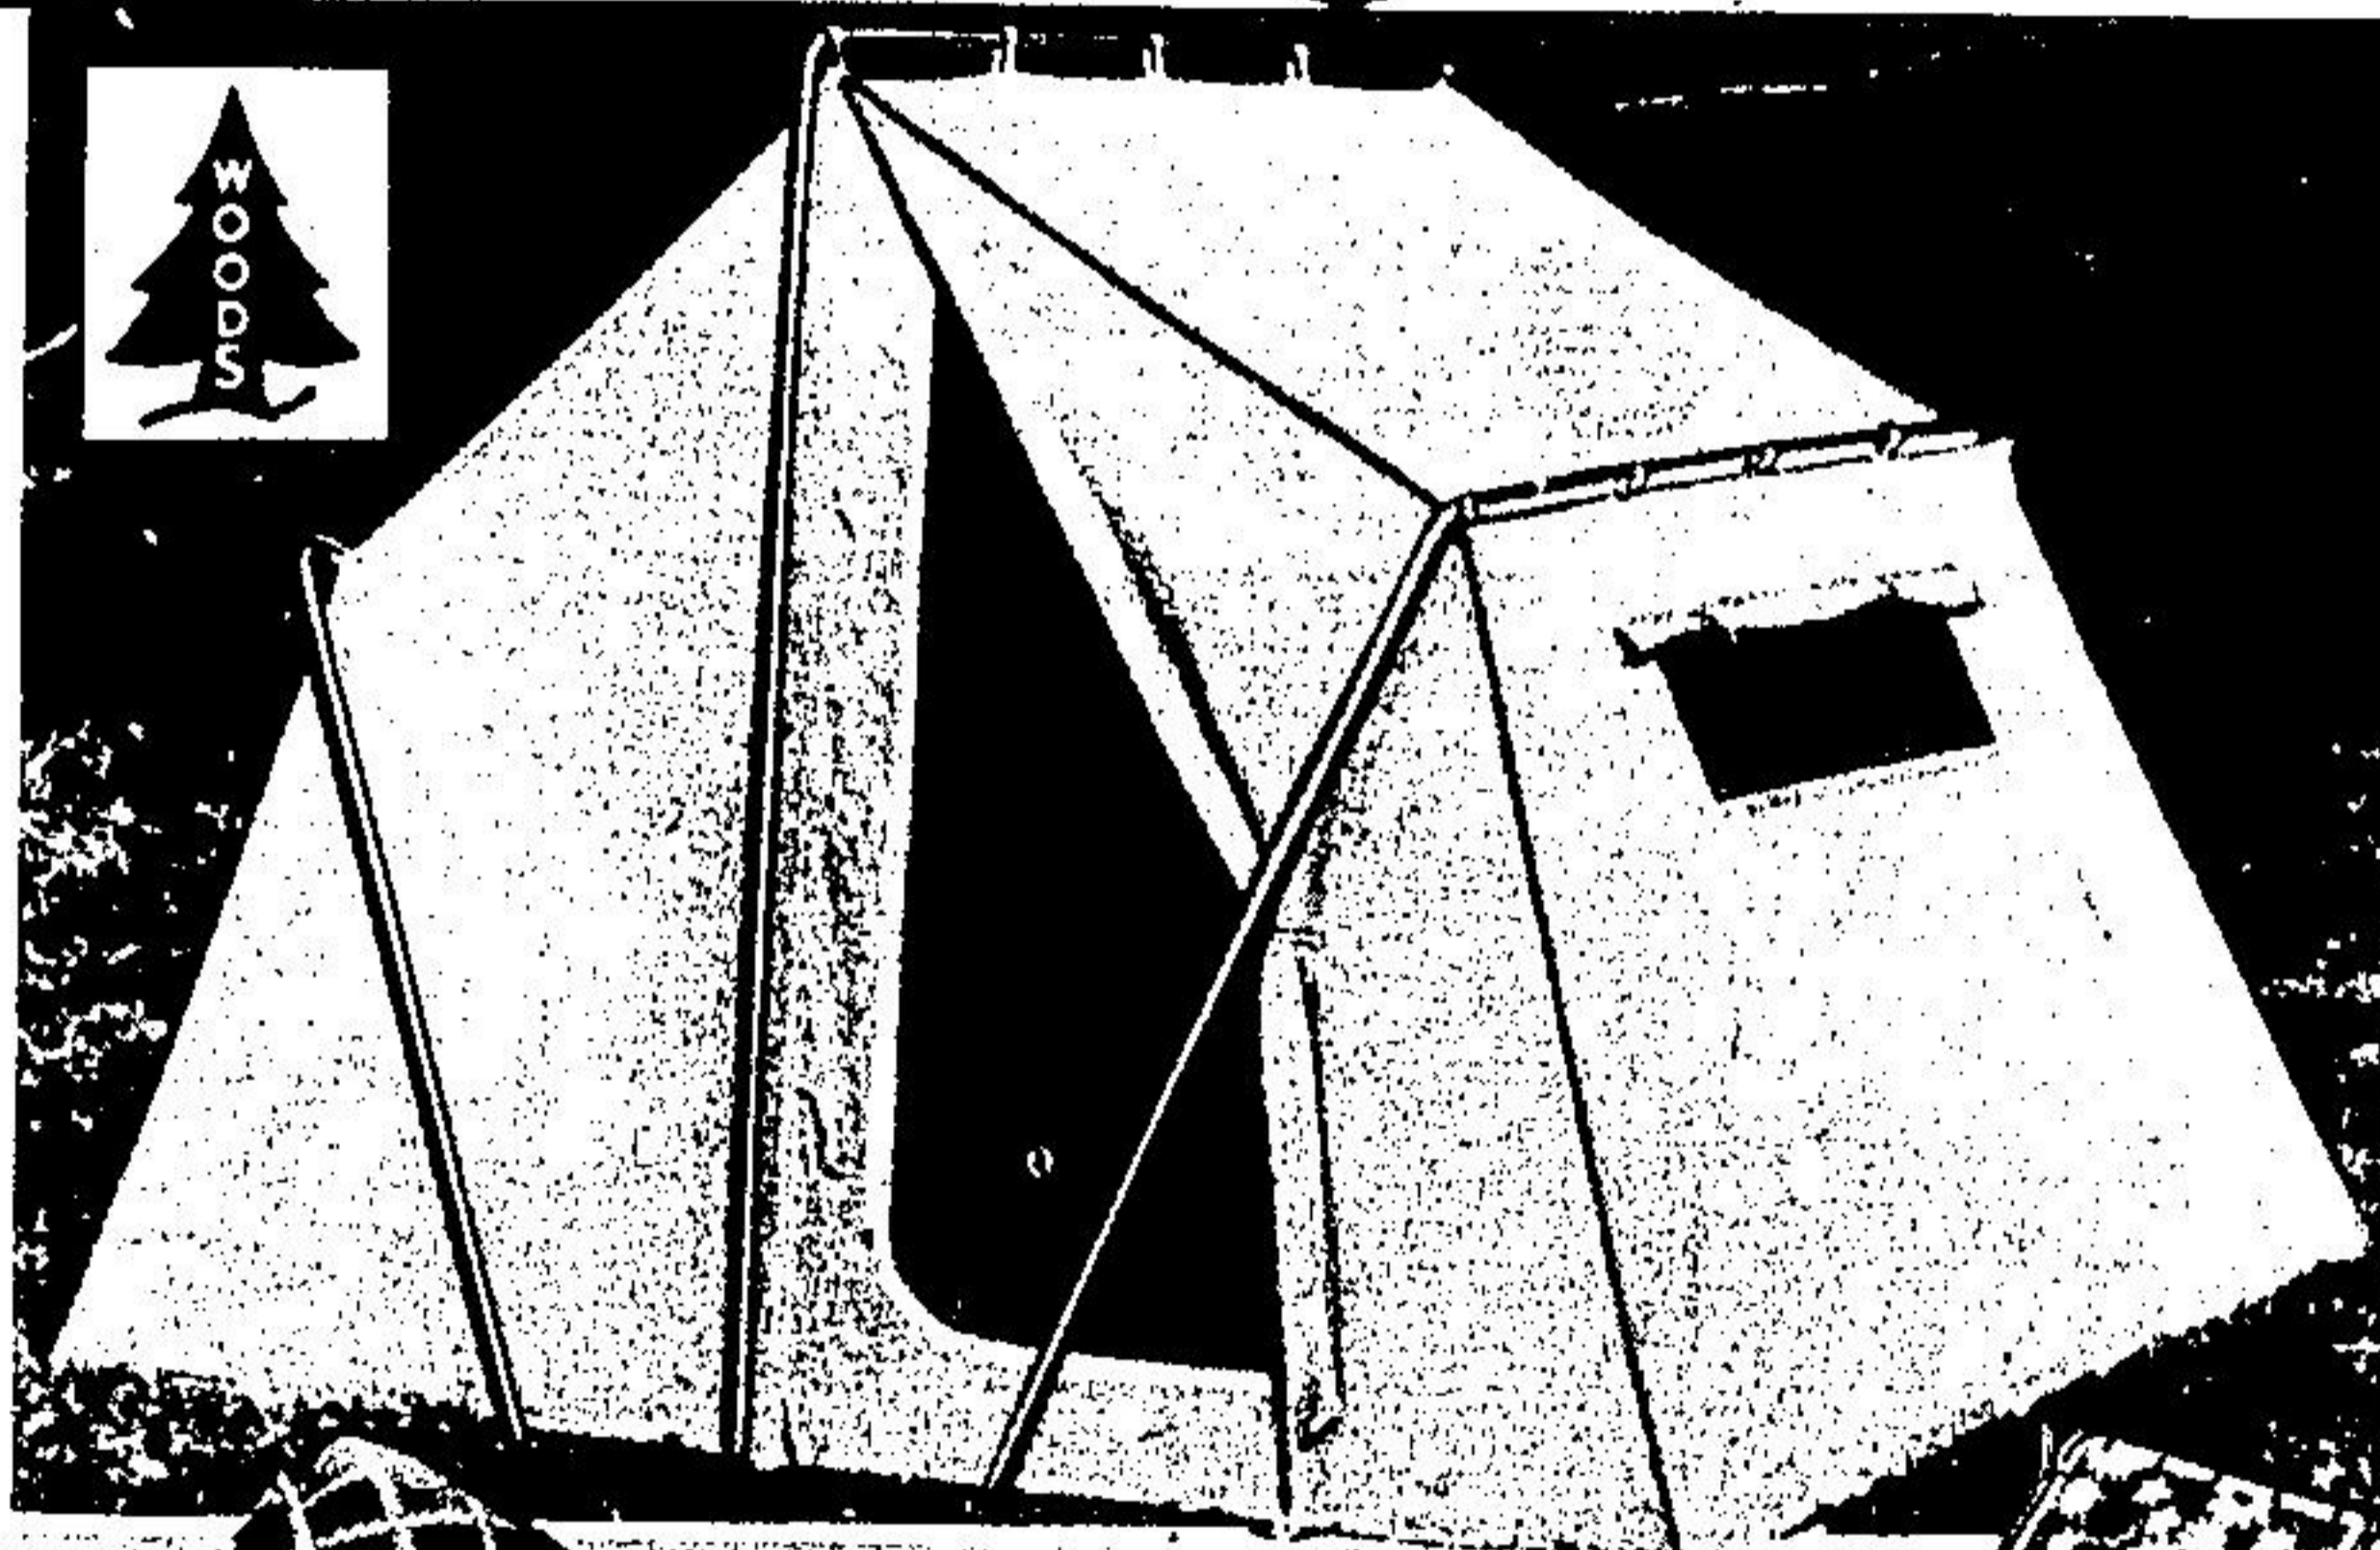

Great Summer Value On 3-Pce. Softsider

Save \$10

49⁹⁷
3 pce. set
Reg. 59.99

High-season savings on hard-wearing, leather-look vinyl luggage! Set includes app. 25" pullman with convenient, easy-rolling wheels and pullstrap, app. 22" weekend and matching tote. All pieces have aluminum zippers and I.D. tags. Inside pocket on pullman, adjustable shoulder strap on tote. Brown, blue.

"Woods" 8' x 10' "Meadow" Tent

94⁹⁷
ea.

Sleeps 4, comfortably! Features sturdy outside highwall frame, water-repellent canvas walls and roof, zippered "L" door and windows with storm flaps and flynet screens. Sewn-in polyweave floor. Complete with poles, pegs and rope. Beige/brown/orange.

Save \$6. "Chaleur" Sleeping Bag

100% nylon outer with printed cotton liner, 3 lbs. poly blend fill. Finished size app. 34" x 76". Royal, green, red, Swiss Chocolate.

Reg. 24.99

18⁹⁷
ea.

Save \$3. 4-Tube Air Mattress

Durable rubberized cotton mattress features pillow, rugged I-beam construction, 4 tubes. Deflated size app. 75" x 28". Red/blue.

Reg. 12.99

9⁹⁷
ea.

Deluxe Spring Camp Bed

Sturdy, 4-position, 36-spring deluxe folding camp bed. Floral print 100% cotton cover in a choice of bright, summery colours.